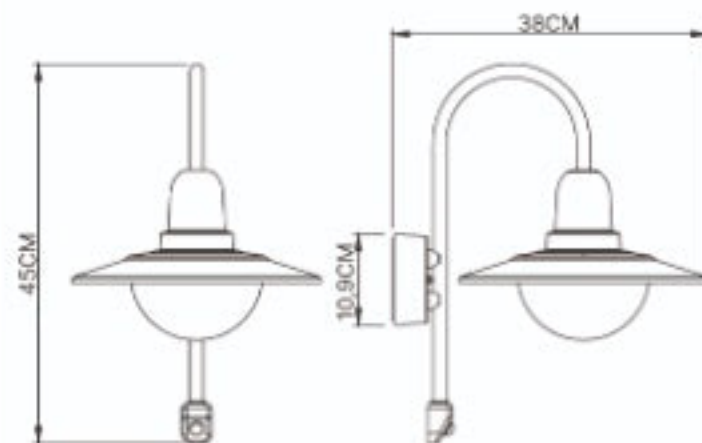

ROLIN

1140048

CE

IP
54

- Black
- 1x E27 (excl.)
- Max. 15W
- 220-240V~60Hz

www.olucia.com
Made in China

Outdoor

2 YEAR WARRANTY
www.olucia.com/warranty