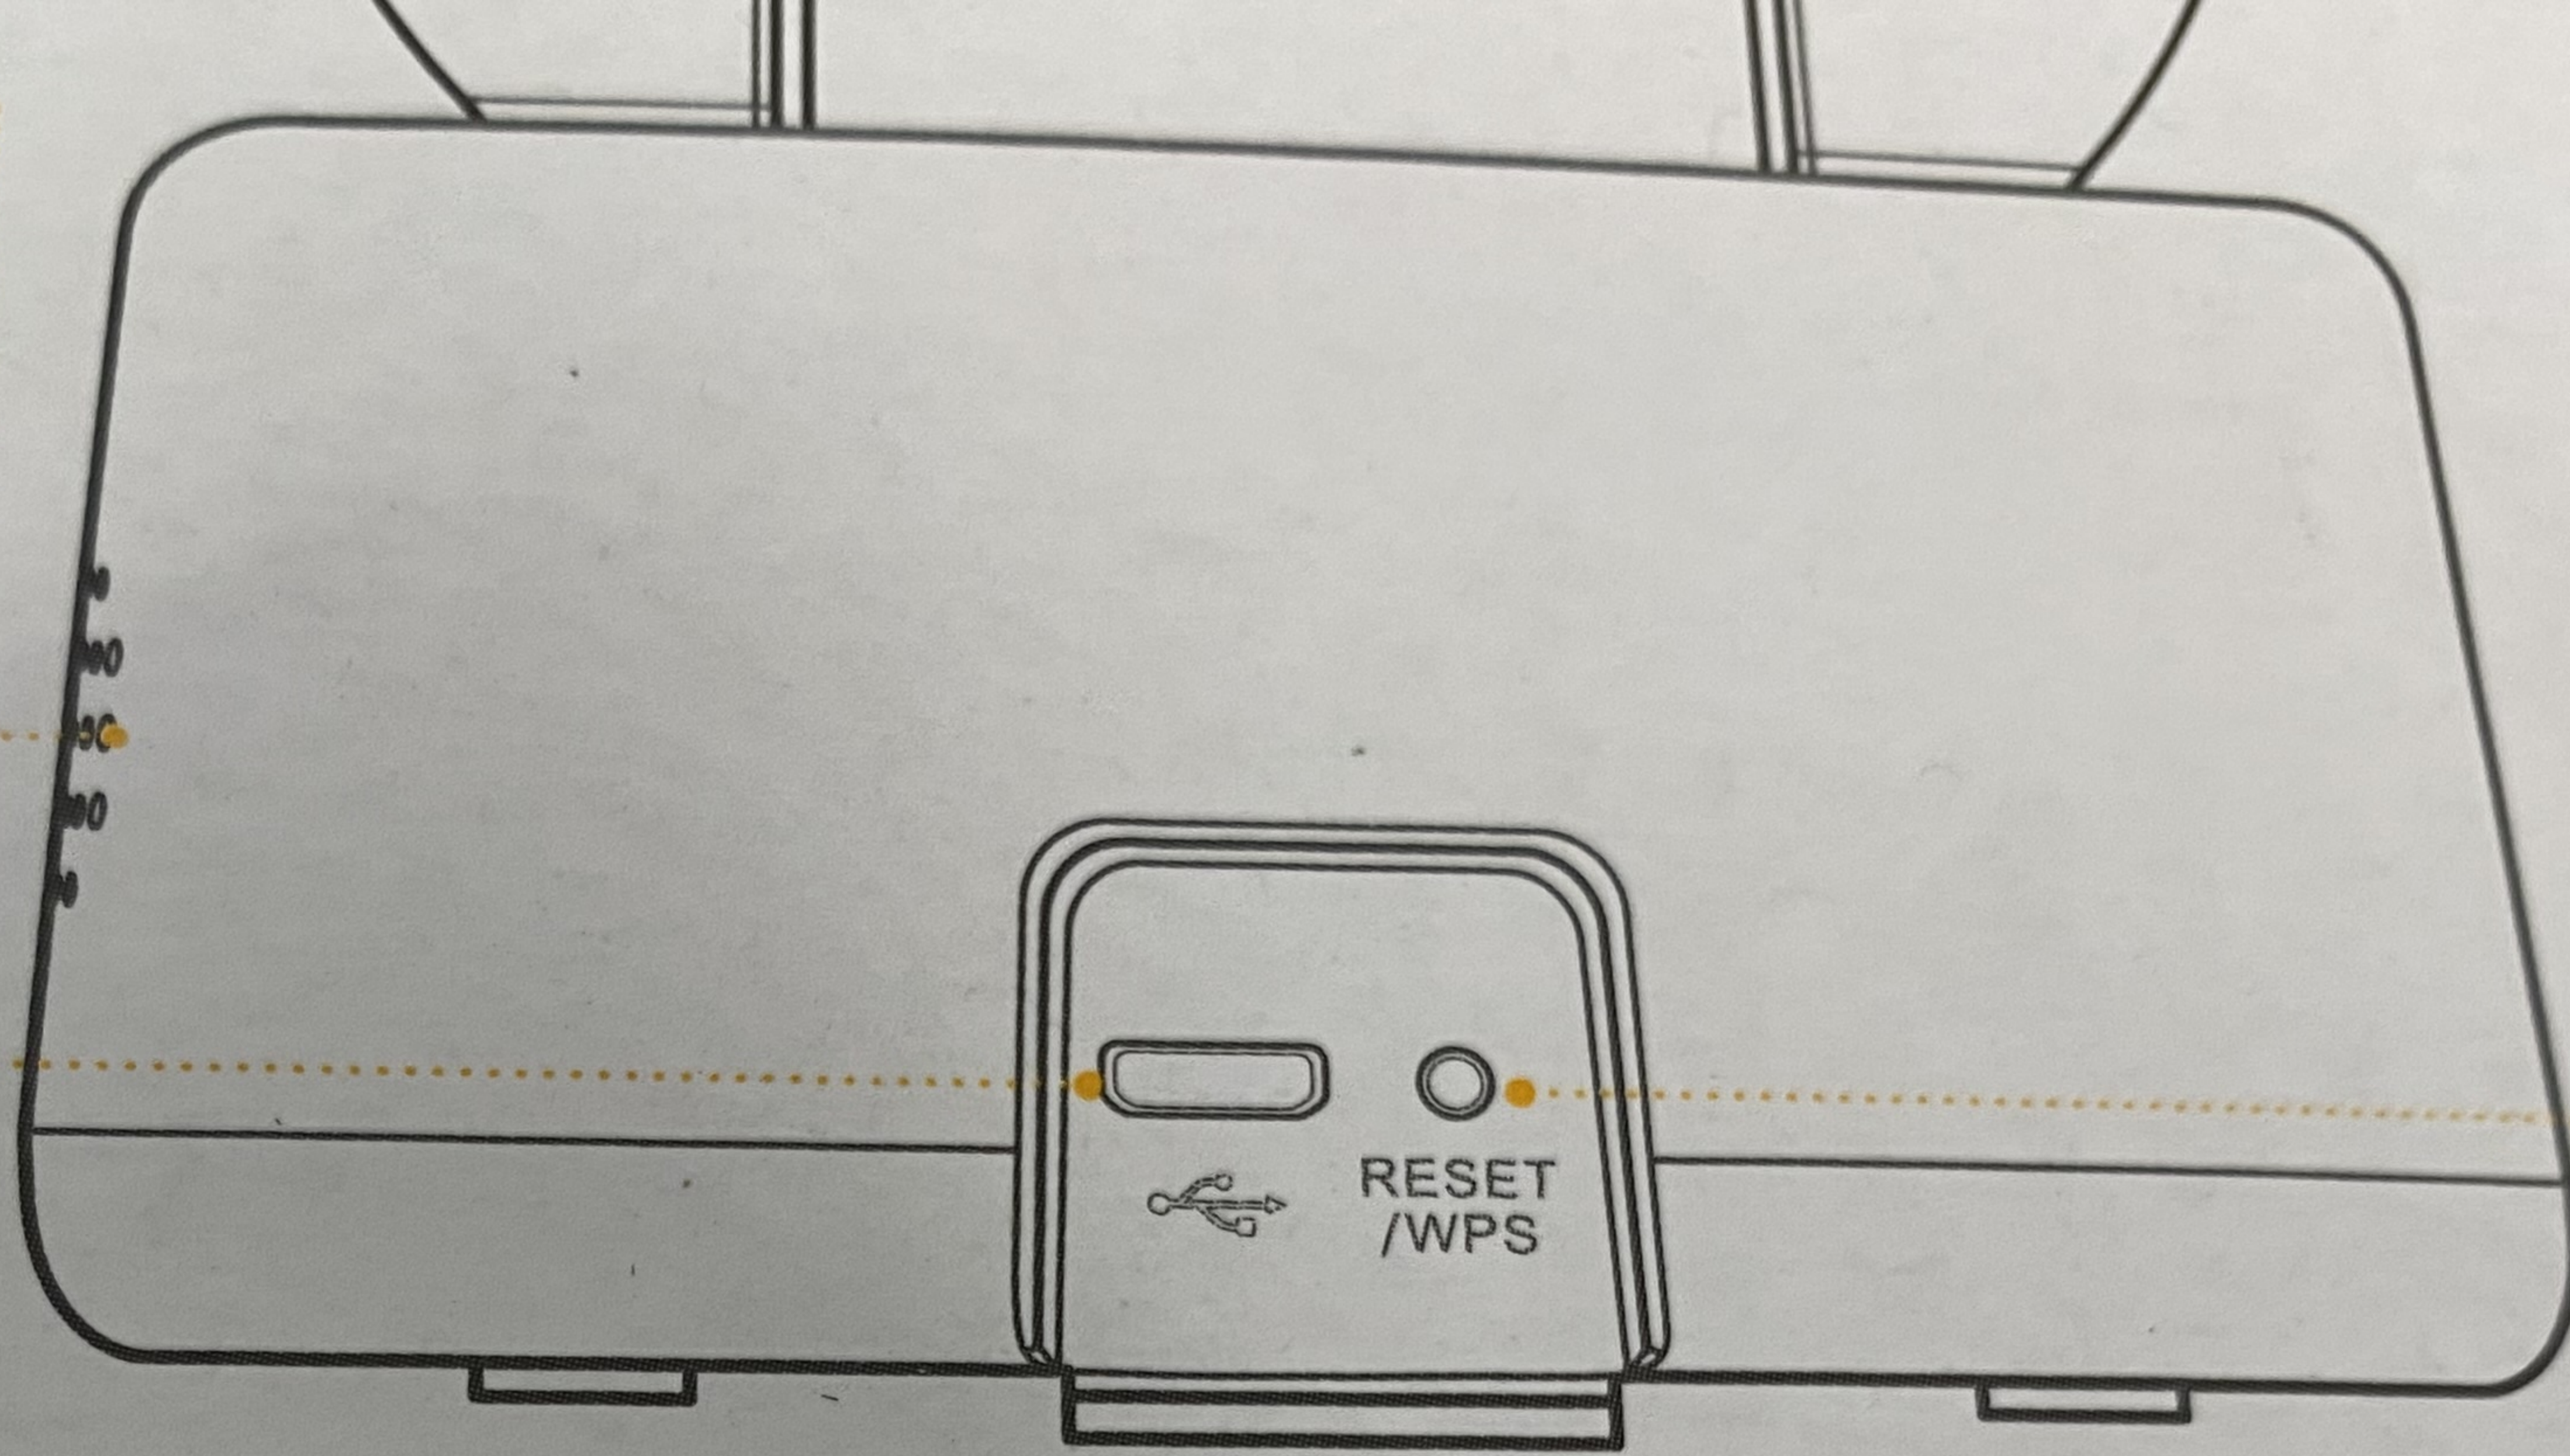

Built-in Speaker

Power

Reset/WPS Button

www.lechange.com

CONSUMER CAMERA

Ranger 1080P

Date:2018 - 07

Model:IPC - A22P - Lechange

FCC ID:SVNDH - IPC - AX2

P/N:1.0.01.54.31666

MADE IN CHINA

S/N:

4G0488EPAJ14131