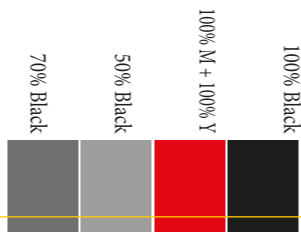

CALIBER

Bluetooth®

- Aux-in
- SD-card reader
- USB playback

With **Built-in rechargeable battery** (up to 6 hours)

Dimensions: 110.6(W) x 291(D) x 122(H) mm

Bluetooth

HPG 425BT

PORTABLE OUTDOOR BLUETOOTH® TUBE SPEAKER WITH BUILT-IN BATTERY

CALIBER

Bluetooth®

- Aux-in
- SD-card reader
- USB playback

With **Built-in rechargeable battery** (up to 6 hours)

Dimensions: 110.6(W) x 291(D) x 122(H) mm

Bluetooth

HPG 425BT

PORTABLE OUTDOOR BLUETOOTH® TUBE SPEAKER WITH BUILT-IN BATTERY

CALIBER

Wireless Bluetooth® technology (Up to 10m range - Bluetooth v2.1 + EDR)

Supports A2DP and AVRCP profile (Plays USB and micro SD card (up to 32GB))

LED indicator Full natural sound quality (1x 2W/4 Ohm tweeter • 1x 8W/4 Ohm ported subwoofer) Built-in rechargeable battery (up to 6 hours)

Buttons for: previous/next, play/pause, mode and volume

Built-in 3.5mm audio input jack (for optional wired connection, cable incl.)

Compatible with Bluetooth smartphones, tablets, pc's and notebooks

Charged by 5V 1A USB (USB-to-Micro USB cable incl.)

Dimensions: 110.6(W) x 291(D) x 122(H) mm

HPG 425BT
PORTABLE OUTDOOR BLUETOOTH® TUBE SPEAKER WITH BUILT-IN BATTERY

CALIBEREUROPE.COM
CALIBER EUROPE BV • Kortakker 10 • 4264 AE Veer • The Netherlands