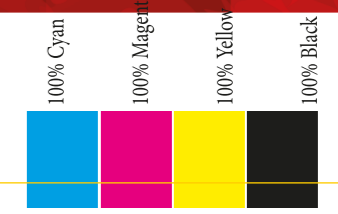

CALIBER

Bluetooth®

- Aux-in
- SD-card reader
- USB playback

With **Built-in rechargeable battery** (up to 6 hours)

Dimensions: 110.6(W) x 291(D) x 122(H) mm

Bluetooth

HPG 425BT

PORTABLE OUTDOOR BLUETOOTH® TUBE SPEAKER WITH BUILT-IN BATTERY

CALIBER

Bluetooth®

- Aux-in
- SD-card reader
- USB playback

With **Built-in rechargeable battery** (up to 6 hours)

Dimensions: 110.6(W) x 291(D) x 122(H) mm

Bluetooth

HPG 425BT

PORTABLE OUTDOOR BLUETOOTH® TUBE SPEAKER WITH BUILT-IN BATTERY

CALIBER

Wireless Bluetooth® technology (Up to 10m range - Bluetooth v2.1 + EDR)

Supports A2DP and AVRCP profile (Plays USB and micro SD card (up to 32GB))

LED indicator Full natural sound quality (1x 2W/4 Ohm tweeter • 1x 8W/4 Ohm ported subwoofer) Built-in rechargeable battery (up to 6 hours)

Buttons for: previous/next, play/pause, mode and volume

Built-in 3.5mm audio input jack (for optional wired connection, cable incl.)

Compatible with Bluetooth smartphones, tablets, pc's and notebooks

Charged by 5V 1A USB (USB-to-Micro USB cable incl.)

Dimensions: 110.6(W) x 291(D) x 122(H) mm

HPG 425BT
PORTABLE OUTDOOR BLUETOOTH® TUBE SPEAKER WITH BUILT-IN BATTERY

CALIBEREUROPE.COM
CALIBER EUROPE BV • Kortakker 10 • 4264 AE Veer • The Netherlands