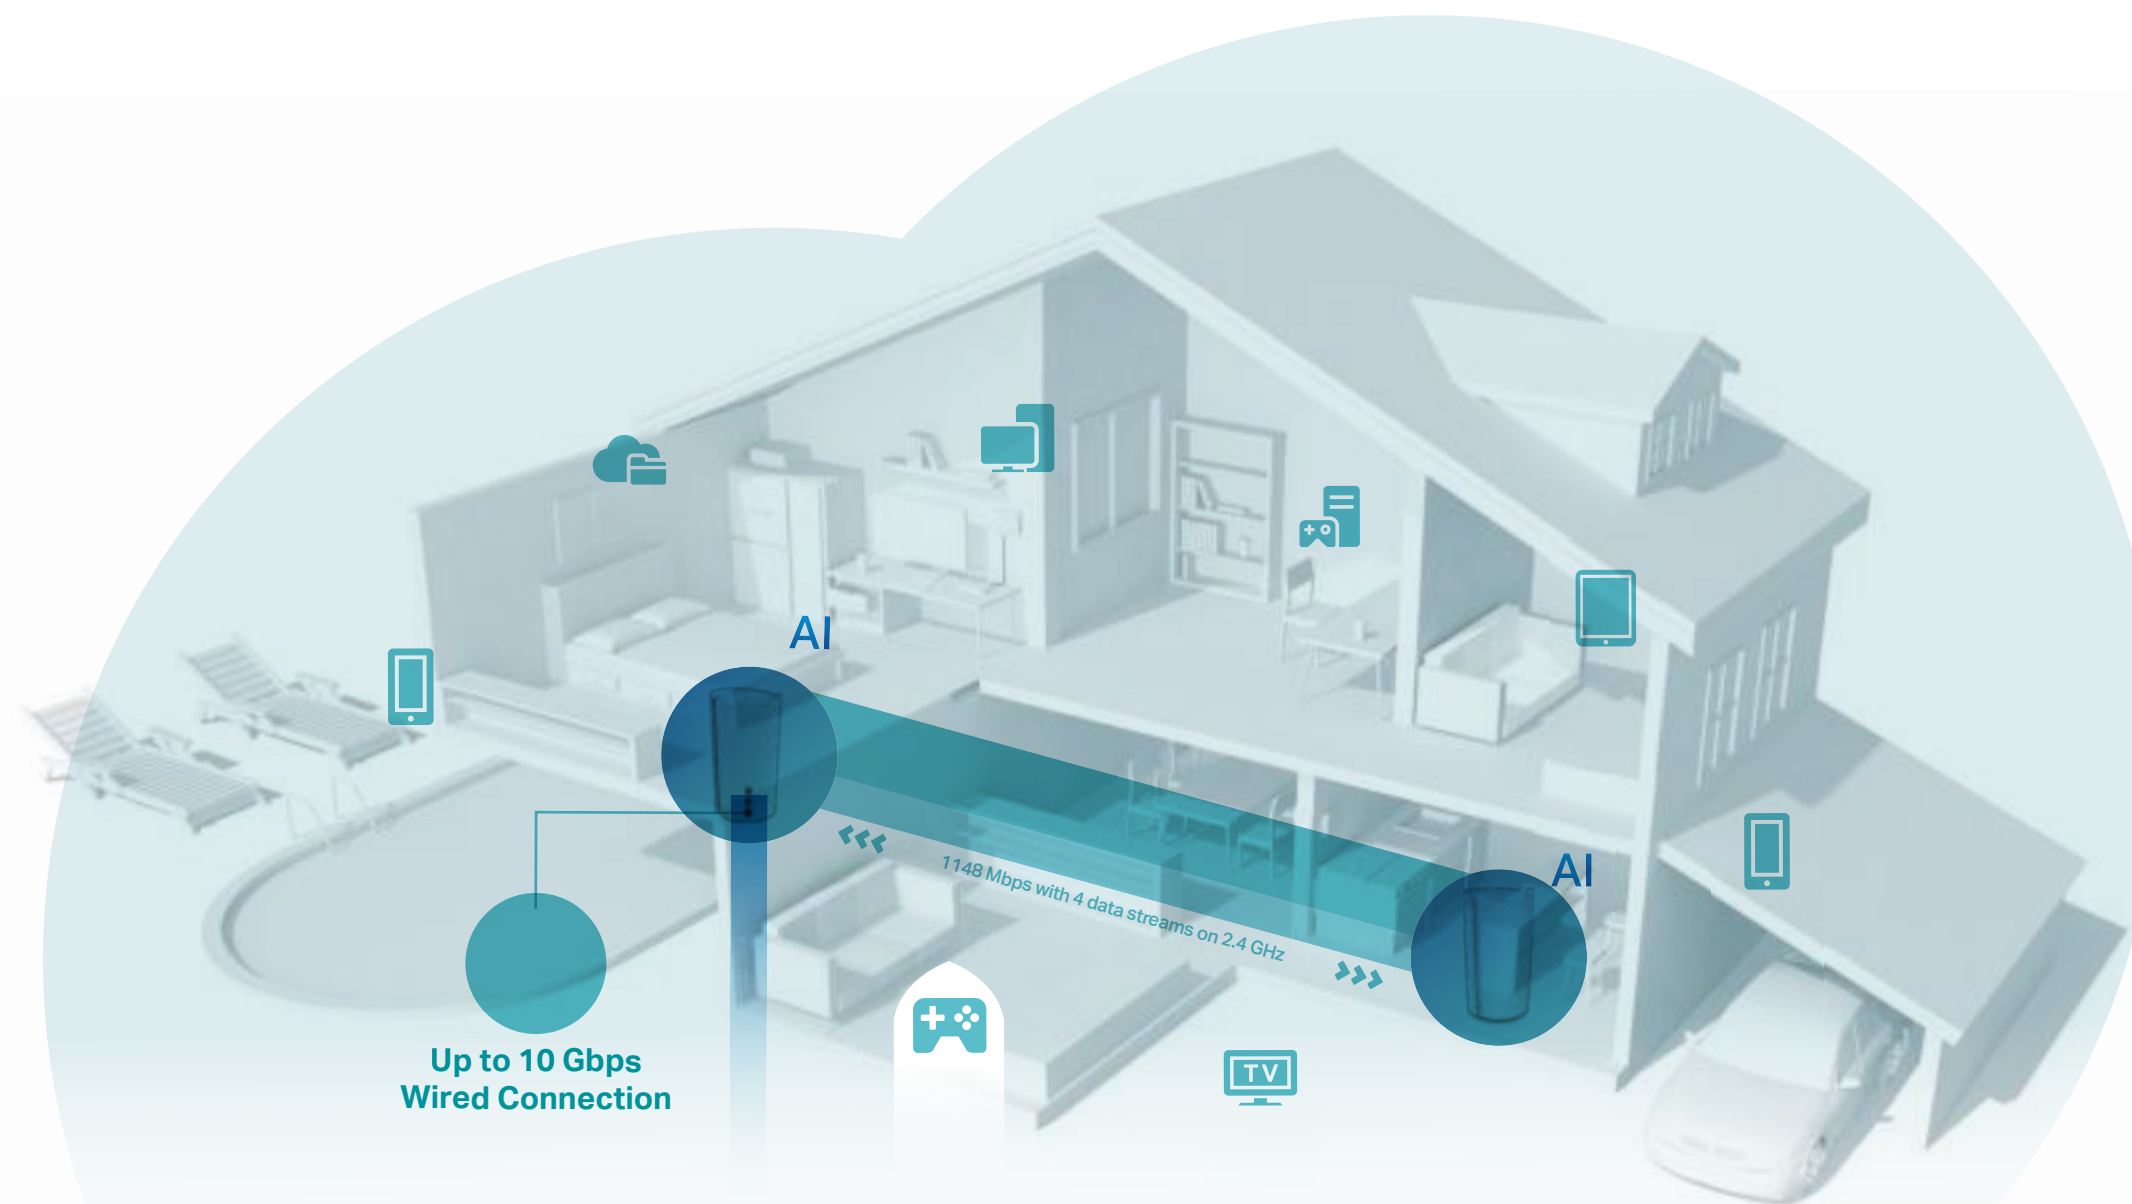

Highlights

Huge Leap Forward for Wi-Fi

Experience high-speed Wi-Fi thanks to the new 6 GHz band with no congestion from legacy devices. As a dedicated backhaul, the 6 GHz band also improves the Wi-Fi performance of all non-6E devices.

- More Spectrum, Lower Latency
- Wider Channels, More Throughput
- Congestion-Free for Less Interference
- Supports All Wi-Fi Generations and Devices**

Seamless AI-Driven Mesh

Deco Mesh forms a unified network with built-in AI-Roaming technology creating the ideal Wi-Fi solution for your home. Walk to any room and enjoy seamless streaming at the fastest possible speeds.†

- Seamless Roaming with One Wi-Fi Name
- Sophisticated Algorithms
- Self-Learning Capability
- Customizable Wi-Fi

Enhanced Security – HomeShield

Manage online time and block inappropriate content to keep your family safe online with Parental Controls. Quality of Service and Network Protection further keep your home network smooth and secure.*

- Network Protection
- Parental Controls
- Quality of Service (QoS)
- Comprehensive Reports