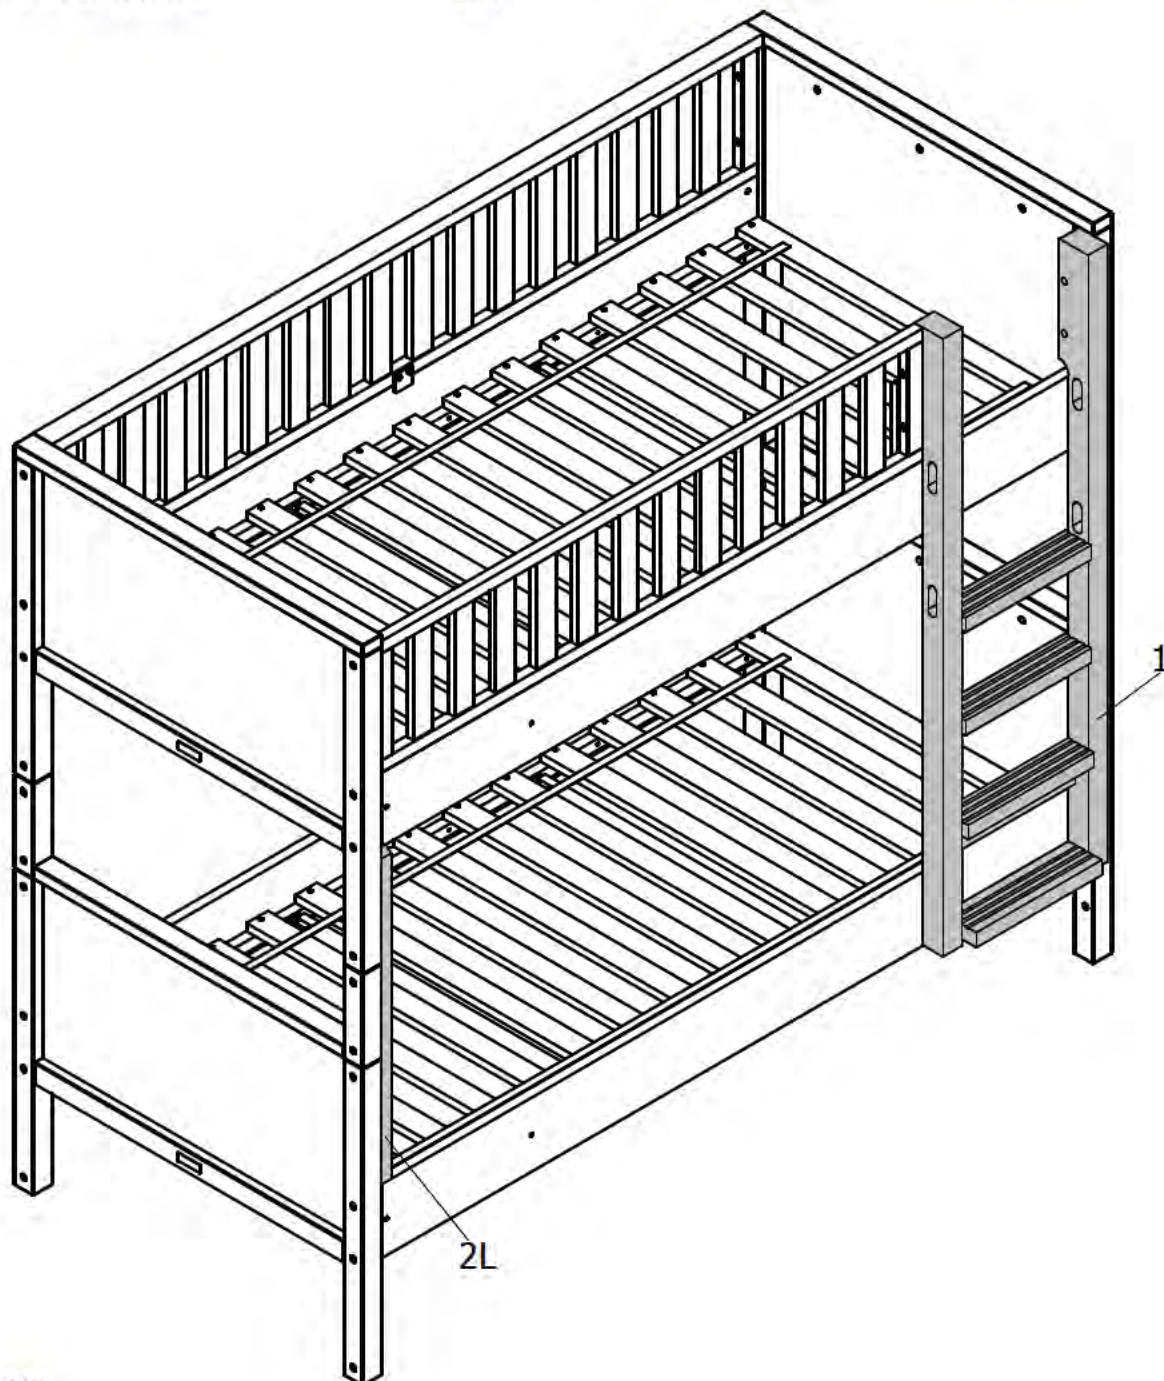

UK
NL
D
F
ESP

MODEL :NORDIC
TYPE :STAIR STRAIGHT BUNKBED
COLOUR :WHITE
ART.CODE :483139.11.

Distributor:

BOPITA
Edisonweg 3, 6662 NW Elst
The Netherlands

www.bopita.com

21.10.2014.

A	B	C	D	E	F
M6X90	M6X70	M6X35	Ø8X40	M6	
2X	2X	10X	2X	2X	1X
artcode: 441025	artcode: 441019	artcode: 441013	artcode:	artcode: 442009	artcode: 445001