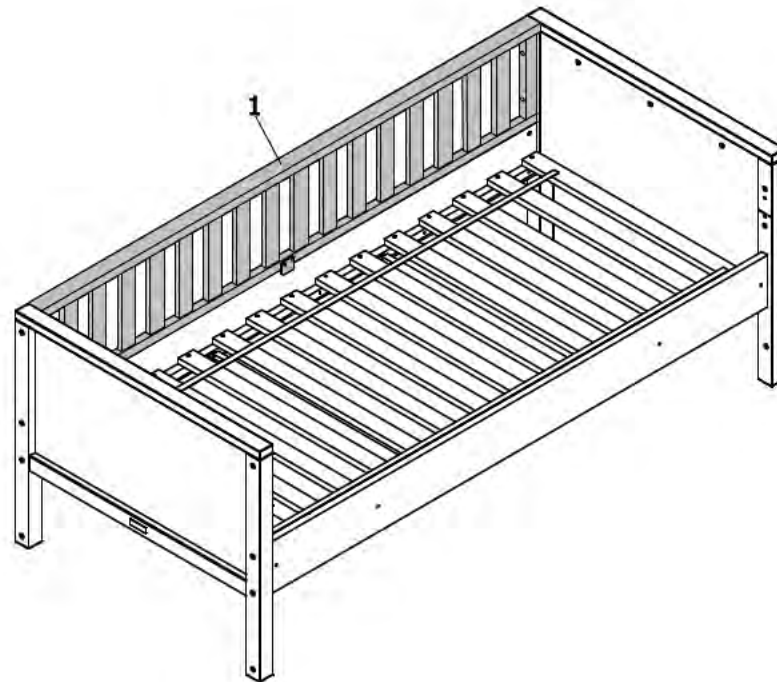

bopita®

ASSEMBLY INSTRUCTION
MONTAGE HANDLEIDING
MONTAGE ANLEITUNG
NOTICE DE MONTAGE
MANUAL DE MONTAJE

UK
NL
D
F
ESP

MODEL :NORDIC
TYPE :BACKSIDE
COLOUR :WHITE
ART.CODE :416139.11.

Distributor:

BOPTA
Edisonweg 3, 6662 NW Elst
The Netherlands

www.bopita.com

10.11.2014.