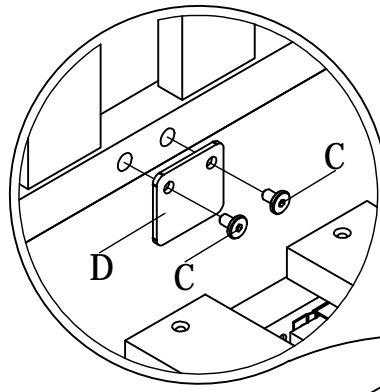

www.bopita.com

10.11.2014.

A	B	C	D	E
				
M6X60	4X Ø8X40	4X	1X M6X10	2X
artcode: 441040	artcode:	artcode: 446026	artcode: 441001	artcode: 445001

bopita®

ASSEMBLY INSTRUCTION
MONTAGE HANDLEIDING
MONTAGE ANLEITUNG
NOTICE DE MONTAGE
MANUAL DE MONTAJE

UK
NL
D
F
ESP

MODEL :NORDIC
TYPE :PROTECTION SIDE
COLOUR :WHITE
ART.CODE :417139.11.

Distributor:

BOPITA
Energieweg 1
6662 NS Elst
The Netherlands

www.bopita.com

17.10.2022.

A 	B 	C 	D 	E 	F 			
M6X60	2X M6x35	2X M6X10	1X	Ø8X40	4X			
artcode: 441040		artcode: 441013		artcode: 441001		artcode: 446026	artcode:	artcode: 445001