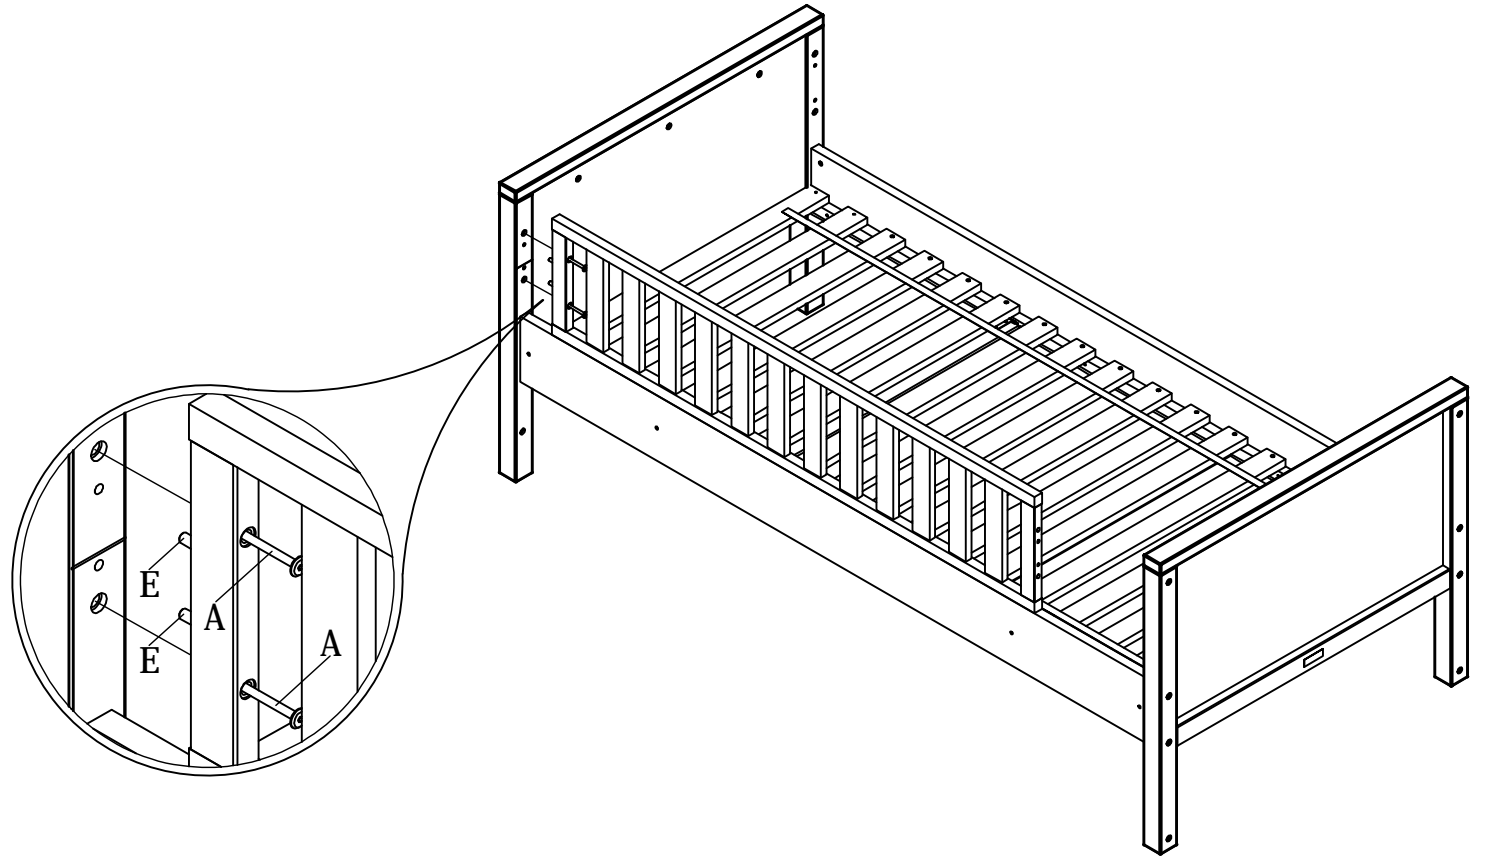

UK
NL
D
F
ESP

MODEL :NORDIC
TYPE :PROTECTION SIDE
COLOUR :WHITE
ART.CODE :417139.11.

Distributor:

BOPITA
Energieweg 1
6662 NS Elst
The Netherlands

www.bopita.com

17.10.2022.

A 	B 	C 	D 	E 	F 			
M6X60	2X M6x35	2X M6X10	1X	Ø8X40	4X			
artcode: 441040		artcode: 441013		artcode: 441001		artcode: 446026	artcode:	artcode: 445001