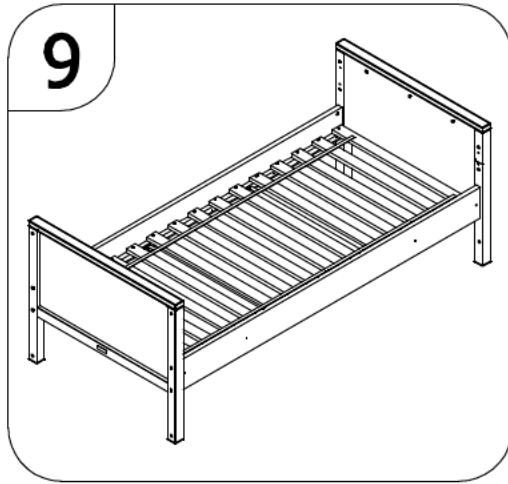

bopita®

ASSEMBLY INSTRUCTION
MONTAGE HANDLEIDING
MONTAGE ANLEITUNG
NOTICE DE MONTAGE
MANUAL DE MONTAJE

UK
NL
D
F
ESP

MODEL :NORDIC
TYPE :BASIC BED 90X200
COLOUR :WHITE
ART.CODE :430139.11.

Distributor:

BOPITA
Edisonweg 3, 6662 NW Elst
The Netherlands

www.bopita.com

28.11.2013.

A	B	C	D	E	F
					
M6X100 8X	M6 8X	Ø8X40 8X	5X40 30X	4X	4X
artcode: 441028	artcode: 442004	artcode:	artcode: 431034	artcode: 446018	artcode: 446107
G	H	I			
					
3,5X16 8X	3,5X25 8X	1X			
artcode: 431006	artcode: 431008	artcode: 445001			