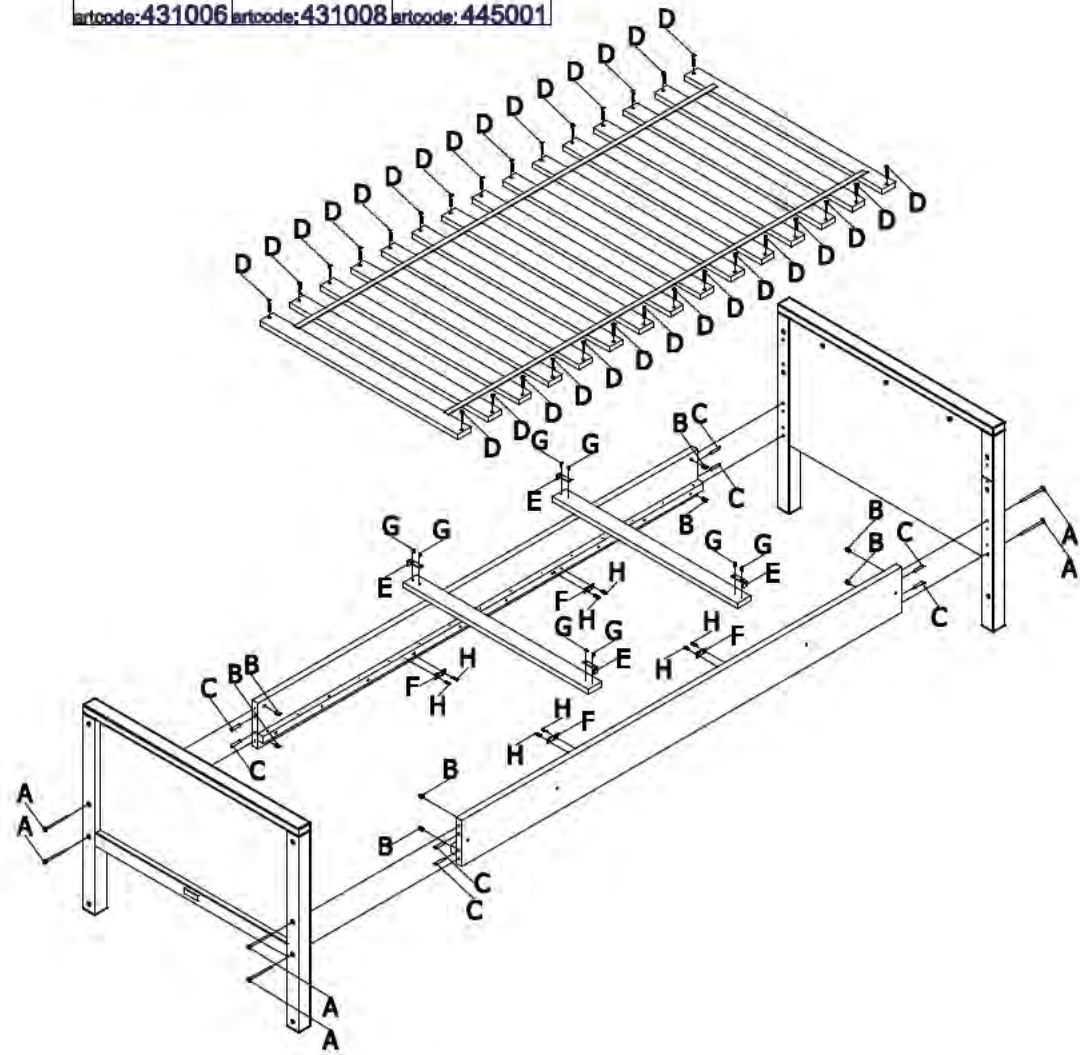

bopita®

ASSEMBLY INSTRUCTION
MONTAGE HANDLEIDING
MONTAGE ANLEITUNG
NOTICE DE MONTAGE
MANUAL DE MONTAJE

UK
NL
D
F
ESP

MODEL :NORDIC
TYPE :BASIC BED 90X200
COLOUR :WHITE
ART.CODE :430139.11.

Distributor:

BOPITA
Edisonweg 3, 6662 NW Elst
The Netherlands

www.bopita.com

28.11.2013.

A	B	C	D	E	F
					
M6X100 8X	M6 8X	Ø8X40 8X	5X40 30X	4X	4X
artcode: 441028	artcode: 442004	artcode:	artcode: 431034	artcode: 446018	artcode: 446107
G	H	I			
					
3,5X16 8X	3,5X25 8X	1X			
artcode: 431006	artcode: 431008	artcode: 445001			

bopita®

ASSEMBLY INSTRUCTION
MONTAGE HANDLEIDING
MONTAGE ANLEITUNG
NOTICE DE MONTAGE
MANUAL DE MONTAJE

UK
NL
D
F
ESP

MODEL :NORDIC
TYPE :BACKSIDE
COLOUR :WHITE
ART.CODE :416139.11.

Distributor:

BOPTA
Edisonweg 3, 6662 NW Elst
The Netherlands

UK
NL
D
F
ESP

MODEL :NORDIC
TYPE :PROTECTION SIDE
COLOUR :WHITE
ART.CODE :417139.11.

Distributor:

BOPITA
Energieweg 1
6662 NS Elst
The Netherlands

www.bopita.com

17.10.2022.

A 	B 	C 	D 	E 	F 			
M6X60	2X M6x35	2X M6X10	1X	Ø8X40	4X			
artcode: 441040		artcode: 441013		artcode: 441001		artcode: 446026	artcode:	artcode: 445001