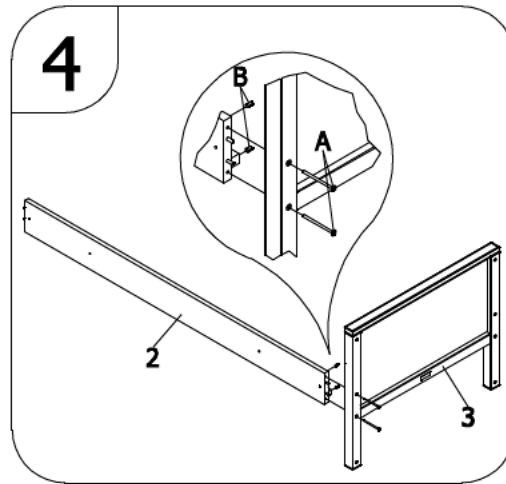

bopita®

ASSEMBLY INSTRUCTION
MONTAGE HANDLEIDING
MONTAGE ANLEITUNG
NOTICE DE MONTAGE
MANUAL DE MONTAJE

UK
NL
D
F
ESP

MODEL :NORDIC
TYPE :BASIC BED 90X200
COLOUR :WHITE
ART.CODE :430139.11.

Distributor:

BOPITA
Edisonweg 3, 6662 NW Elst
The Netherlands

www.bopita.com

28.11.2013.

A	B	C	D	E	F
					
M6X100 8X	M6 8X	Ø8X40 8X	5X40 30X	4X	4X
artcode: 441028	artcode: 442004	artcode:	artcode: 431034	artcode: 446018	artcode: 446107
G	H	I			
					
3,5X16 8X	3,5X25 8X	1X			
artcode: 431006	artcode: 431008	artcode: 445001			