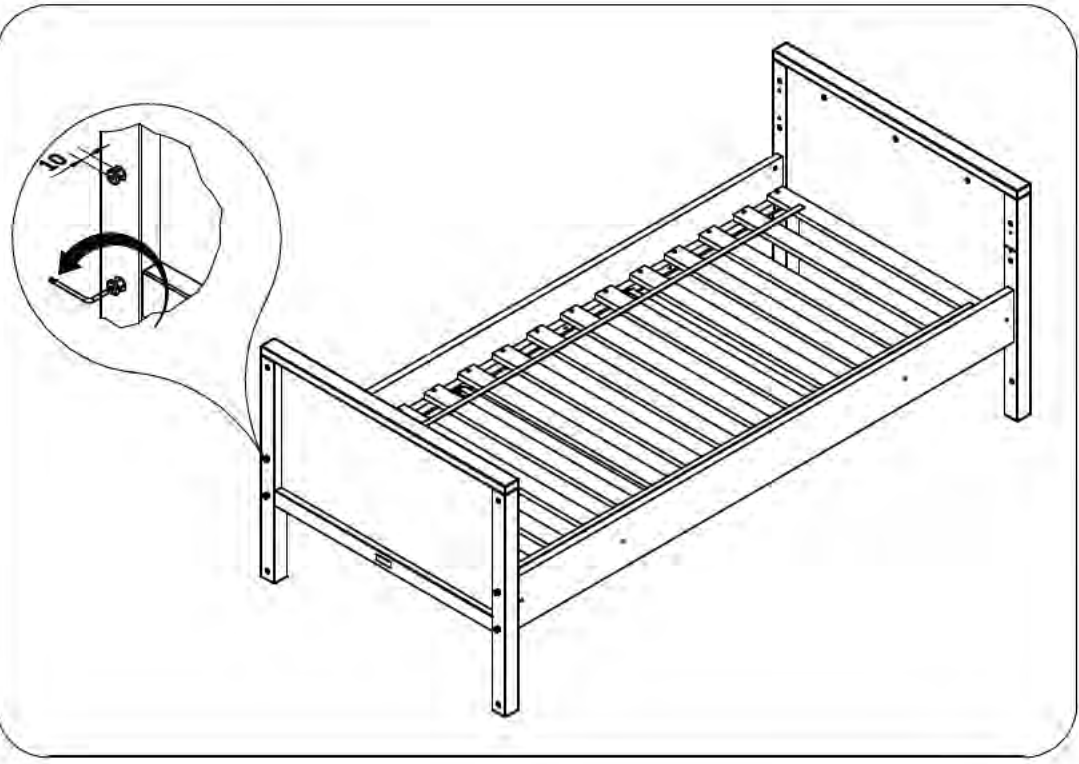

A	B	C	D	E
M6X60	4X Ø8X40	4X	1X M6X10	2X
artcode: 441040	artcode:	artcode: 446026	artcode: 441001	artcode: 445001