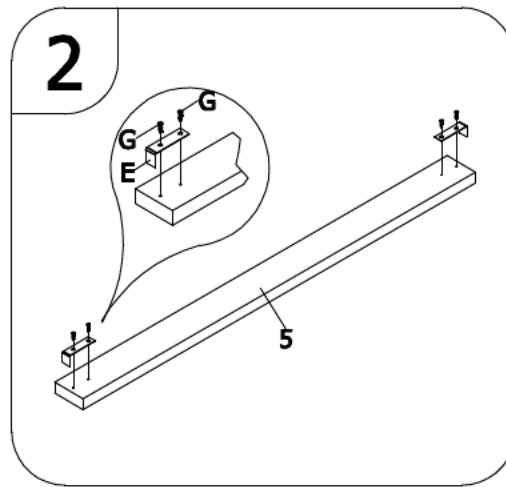

bopita®

ASSEMBLY INSTRUCTION
MONTAGE HANDLEIDING
MONTAGE ANLEITUNG
NOTICE DE MONTAGE
MANUAL DE MONTAJE

UK
NL
D
F
ESP

MODEL :NORDIC
TYPE :BASIC BED 90X200
COLOUR :WHITE
ART.CODE :430139.11.

Distributor:

BOPITA
Edisonweg 3, 6662 NW Elst
The Netherlands

www.bopita.com

28.11.2013.

A	B	C	D	E	F
					
M6X100 8X	M6 8X	Ø8X40 8X	5X40 30X	4X	4X
artcode: 441028	artcode: 442004	artcode:	artcode: 431034	artcode: 446018	artcode: 446107
G	H	I			
					
3,5X16 8X	3,5X25 8X	1X			
artcode: 431006	artcode: 431008	artcode: 445001			

www.bopita.com

10.11.2014.

A	B	C	D	E
				
M6X60	4X Ø8X40	4X	1X M6X10	2X
artcode: 441040	artcode:	artcode: 446026	artcode: 441001	artcode: 445001

bopita®

ASSEMBLY INSTRUCTION
MONTAGE HANDLEIDING
MONTAGE ANLEITUNG
NOTICE DE MONTAGE
MANUAL DE MONTAJE

UK
NL
D
F
ESP

MODEL :NORDIC
TYPE :PROTECTION SIDE
COLOUR :WHITE
ART.CODE :417139.11.

Distributor:

BOPITA
Energieweg 1
6662 NS Elst
The Netherlands

www.bopita.com

17.10.2022.

A 	B 	C 	D 	E 	F 			
M6X60	2X M6x35	2X M6X10	1X	Ø8X40	4X			
artcode: 441040		artcode: 441013		artcode: 441001		artcode: 446026	artcode:	artcode: 445001