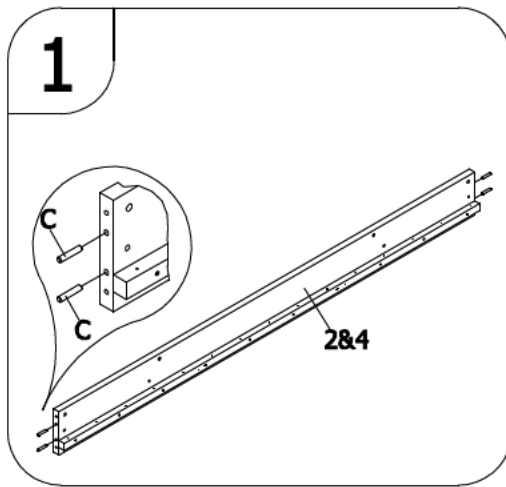

bopita®

ASSEMBLY INSTRUCTION
MONTAGE HANDLEIDING
MONTAGE ANLEITUNG
NOTICE DE MONTAGE
MANUAL DE MONTAJE

UK
NL
D
F
ESP

MODEL :NORDIC
TYPE :BASIC BED 90X200
COLOUR :WHITE
ART.CODE :430139.11.

Distributor:

BOPITA
Edisonweg 3, 6662 NW Elst
The Netherlands

www.bopita.com

28.11.2013.

A	B	C	D	E	F
					
M6X100 8X	M6 8X	Ø8X40 8X	5X40 30X	4X	4X
artcode: 441028	artcode: 442004	artcode:	artcode: 431034	artcode: 446018	artcode: 446107
G	H	I			
					
3,5X16 8X	3,5X25 8X	1X			
artcode: 431006	artcode: 431008	artcode: 445001			

www.bopita.com

10.11.2014.

A	B	C	D	E
				
M6X60	4X Ø8X40	4X	1X M6X10	2X
artcode: 441040	artcode:	artcode: 446026	artcode: 441001	artcode: 445001

bopita®

ASSEMBLY INSTRUCTION
MONTAGE HANDLEIDING
MONTAGE ANLEITUNG
NOTICE DE MONTAGE
MANUAL DE MONTAJE

UK
NL
D
F
ESP

MODEL :NORDIC
TYPE :PROTECTION SIDE
COLOUR :WHITE
ART.CODE :417139.11.

Distributor:

BOPITA
Energieweg 1
6662 NS Elst
The Netherlands

www.bopita.com

17.10.2022.

A 	B 	C 	D 	E 	F 			
M6X60	2X M6x35	2X M6X10	1X	Ø8X40	4X			
artcode: 441040		artcode: 441013		artcode: 441001		artcode: 446026	artcode:	artcode: 445001