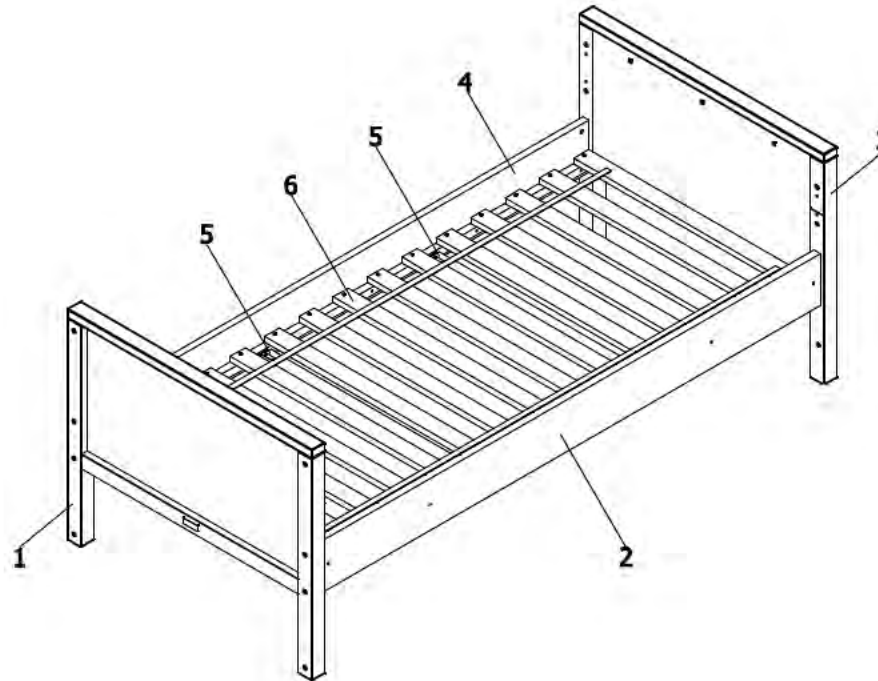

bopita®

ASSEMBLY INSTRUCTION
MONTAGE HANDLEIDING
MONTAGE ANLEITUNG
NOTICE DE MONTAGE
MANUAL DE MONTAJE

UK
NL
D
F
ESP

MODEL :NORDIC
TYPE :BASIC BED 90X200
COLOUR :WHITE
ART.CODE :430139.11.

Distributor:

BOPITA
Edisonweg 3, 6662 NW Elst
The Netherlands

www.bopita.com

28.11.2013.

A	B	C	D	E	F
					
M6X100 8X	M6 8X	Ø8X40 8X	5X40 30X	4X	4X
artcode: 441028	artcode: 442004	artcode:	artcode: 431034	artcode: 446018	artcode: 446107
G	H	I			
					
3,5X16 8X	3,5X25 8X	1X			
artcode: 431006	artcode: 431008	artcode: 445001			