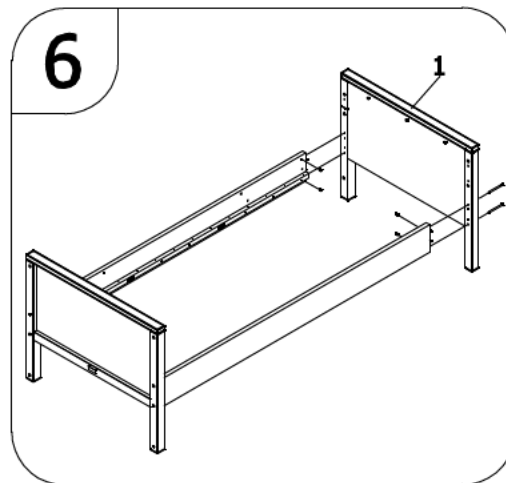

bopita®

ASSEMBLY INSTRUCTION
MONTAGE HANDLEIDING
MONTAGE ANLEITUNG
NOTICE DE MONTAGE
MANUAL DE MONTAJE

UK
NL
D
F
ESP

MODEL :NORDIC
TYPE :BASIC BED 90X200
COLOUR :WHITE
ART.CODE :430139.11.

Distributor:

BOPITA
Edisonweg 3, 6662 NW Elst
The Netherlands

www.bopita.com

28.11.2013.

A	B	C	D	E	F
					
M6X100 8X	M6 8X	Ø8X40 8X	5X40 30X	4X	4X
artcode: 441028	artcode: 442004	artcode:	artcode: 431034	artcode: 446018	artcode: 446107
G	H	I			
					
3,5X16 8X	3,5X25 8X	1X			
artcode: 431006	artcode: 431008	artcode: 445001			