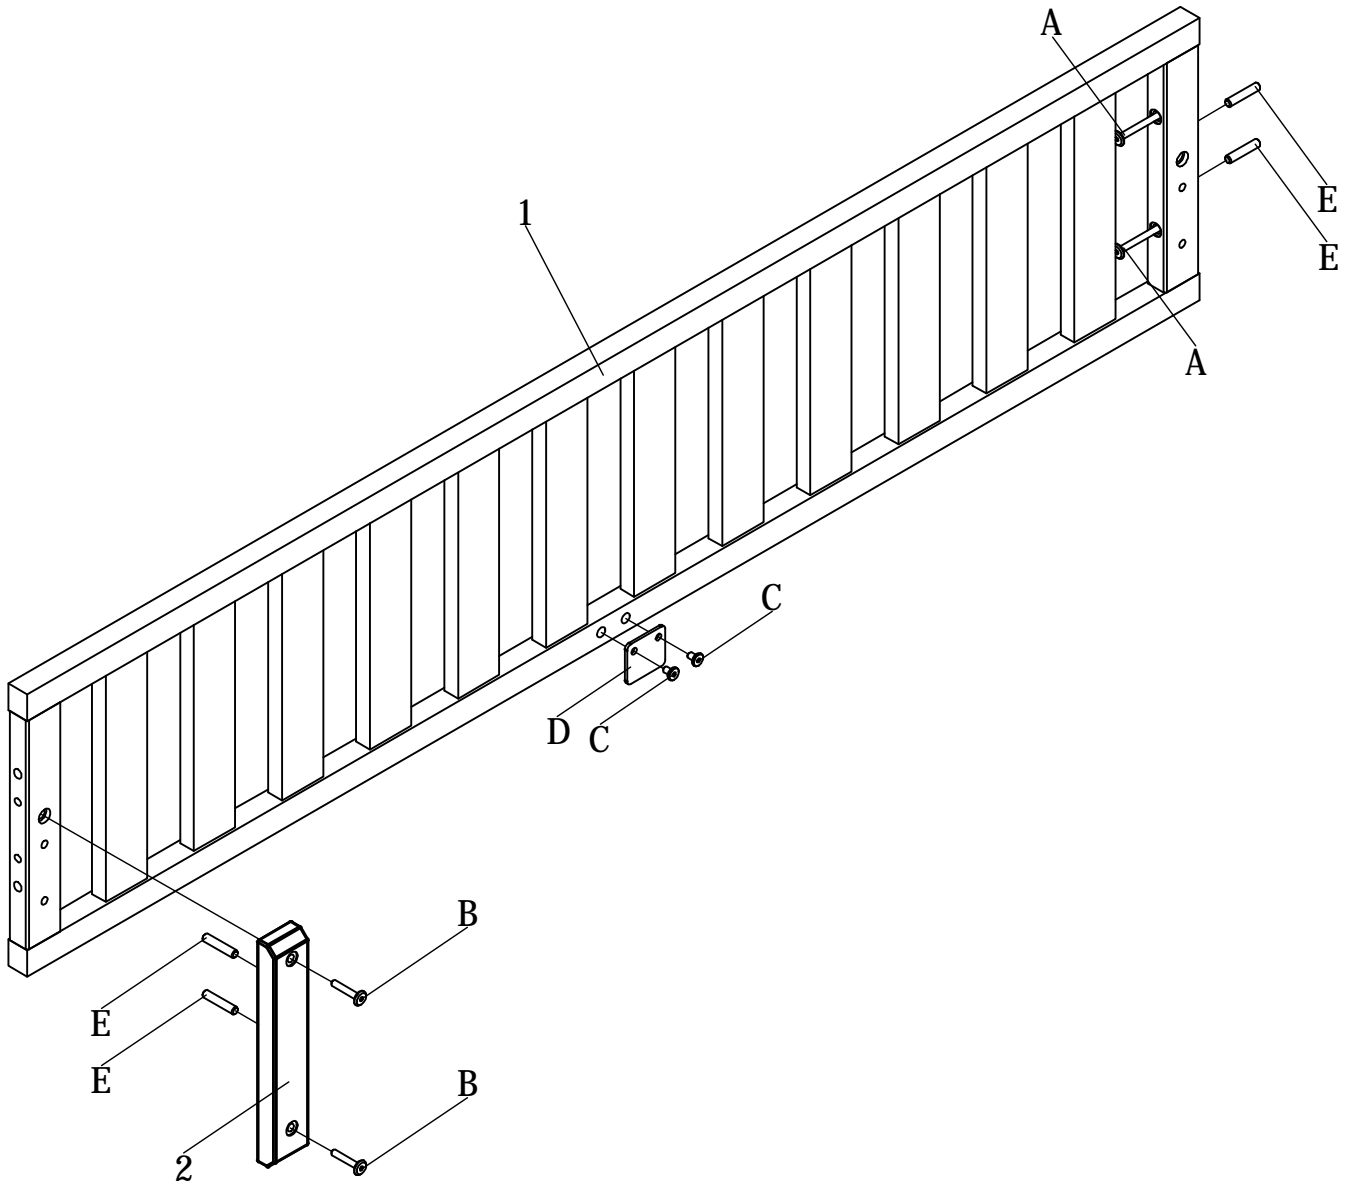

UK
NL
D
F
ESP

MODEL :NORDIC
TYPE :PROTECTION SIDE
COLOUR :WHITE
ART.CODE :417139.11.

Distributor:

BOPITA
Energieweg 1
6662 NS Elst
The Netherlands

www.bopita.com

17.10.2022.

A 	B 	C 	D 	E 	F 			
M6X60	2X M6x35	2X M6X10	1X	Ø8X40	4X			
artcode: 441040		artcode: 441013		artcode: 441001		artcode: 446026	artcode:	artcode: 445001