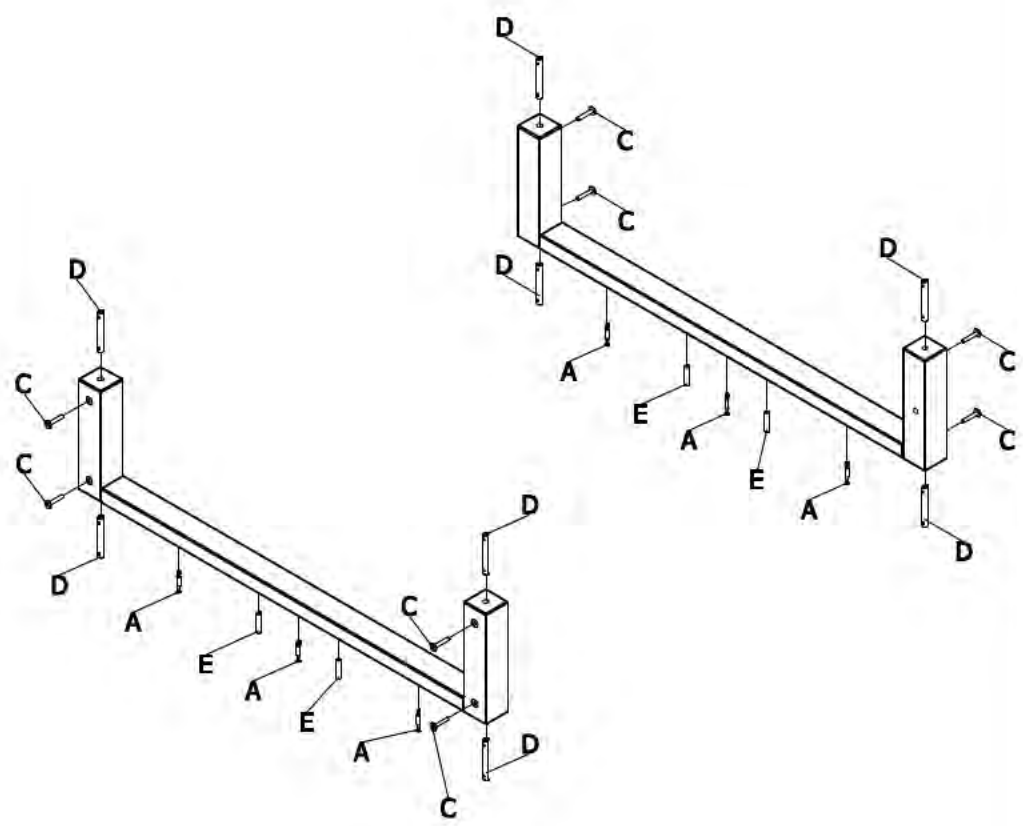

A 	B 	C 	D 	E 	F
6X M6	6X M6X35	16X	8X Ø8X40	4X	1X
artcode: 444003	artcode: 444004	artcode: 441013	artcode: 442013	artcode:	artcode: 445001