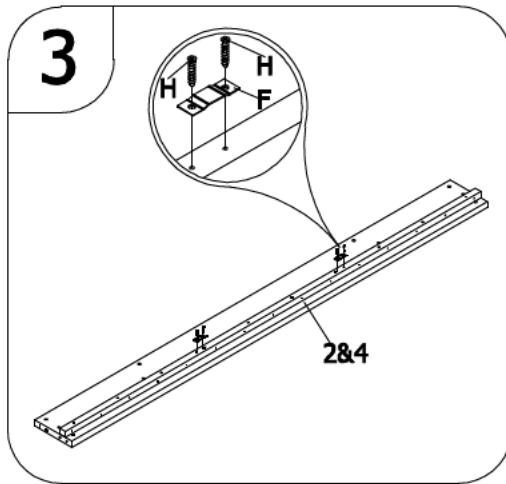

bopita®

ASSEMBLY INSTRUCTION
MONTAGE HANDLEIDING
MONTAGE ANLEITUNG
NOTICE DE MONTAGE
MANUAL DE MONTAJE

UK
NL
D
F
ESP

MODEL :NORDIC
TYPE :BASIC BED 90X200
COLOUR :WHITE
ART.CODE :430139.11.

Distributor:

BOPITA
Edisonweg 3, 6662 NW Elst
The Netherlands

www.bopita.com

28.11.2013.

A	B	C	D	E	F
					
M6X100 8X	M6 8X	Ø8X40 8X	5X40 30X	4X	4X
artcode: 441028	artcode: 442004	artcode:	artcode: 431034	artcode: 446018	artcode: 446107
G	H	I			
					
3,5X16 8X	3,5X25 8X	1X			
artcode: 431006	artcode: 431008	artcode: 445001			

UK
NL
D
F
ESP

MODEL :NORDIC
TYPE :PROTECTION SIDE
COLOUR :WHITE
ART.CODE :417139.11.

Distributor:

BOPITA
Energieweg 1
6662 NS Elst
The Netherlands

www.bopita.com

17.10.2022.

A 	B 	C 	D 	E 	F 			
M6X60	2X M6x35	2X M6X10	1X	Ø8X40	4X			
artcode: 441040		artcode: 441013		artcode: 441001		artcode: 446026	artcode:	artcode: 445001

UK
NL
D
F
ESP

MODEL :NORDIC
TYPE :STAIR STRAIGHT BUNKBED
COLOUR :WHITE
ART.CODE :483139.11.

Distributor:

BOPITA
Edisonweg 3, 6662 NW Elst
The Netherlands

www.bopita.com

21.10.2014.

A	B	C	D	E	F
M6X90	M6X70	M6X35	Ø8X40	M6	
2X	2X	10X	2X	2X	1X
artcode: 441025	artcode: 441019	artcode: 441013	artcode:	artcode: 442009	artcode: 445001