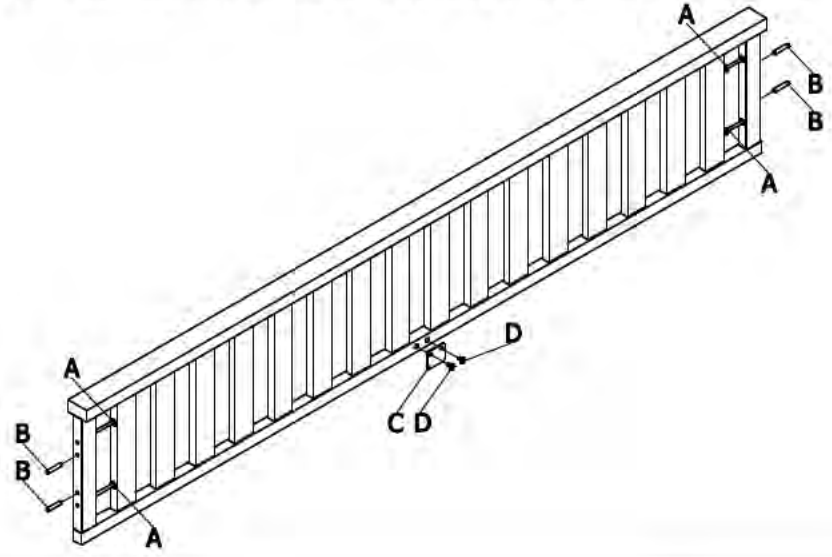

A	B	C	D	E
M6X60	4X Ø8X40	4X	1X M6X10	2X
artcode: 441040	artcode:	artcode: 446026	artcode: 441001	artcode: 445001