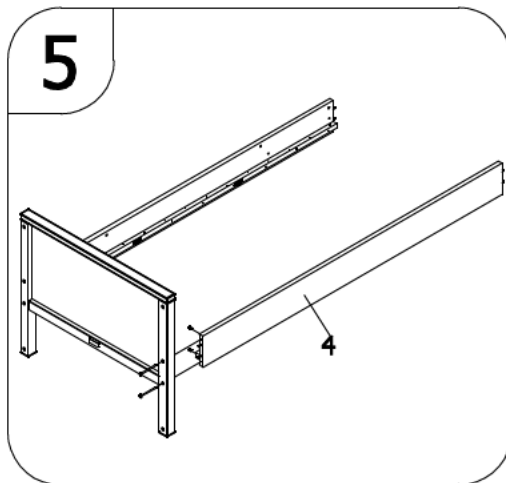

bopita®

ASSEMBLY INSTRUCTION
MONTAGE HANDLEIDING
MONTAGE ANLEITUNG
NOTICE DE MONTAGE
MANUAL DE MONTAJE

UK
NL
D
F
ESP

MODEL :NORDIC
TYPE :BASIC BED 90X200
COLOUR :WHITE
ART.CODE :430139.11.

Distributor:

BOPITA
Edisonweg 3, 6662 NW Elst
The Netherlands

www.bopita.com

28.11.2013.

A	B	C	D	E	F
					
M6X100 8X	M6 8X	Ø8X40 8X	5X40 30X	4X	4X
artcode: 441028	artcode: 442004	artcode:	artcode: 431034	artcode: 446018	artcode: 446107
G	H	I			
					
3,5X16 8X	3,5X25 8X	1X			
artcode: 431006	artcode: 431008	artcode: 445001			