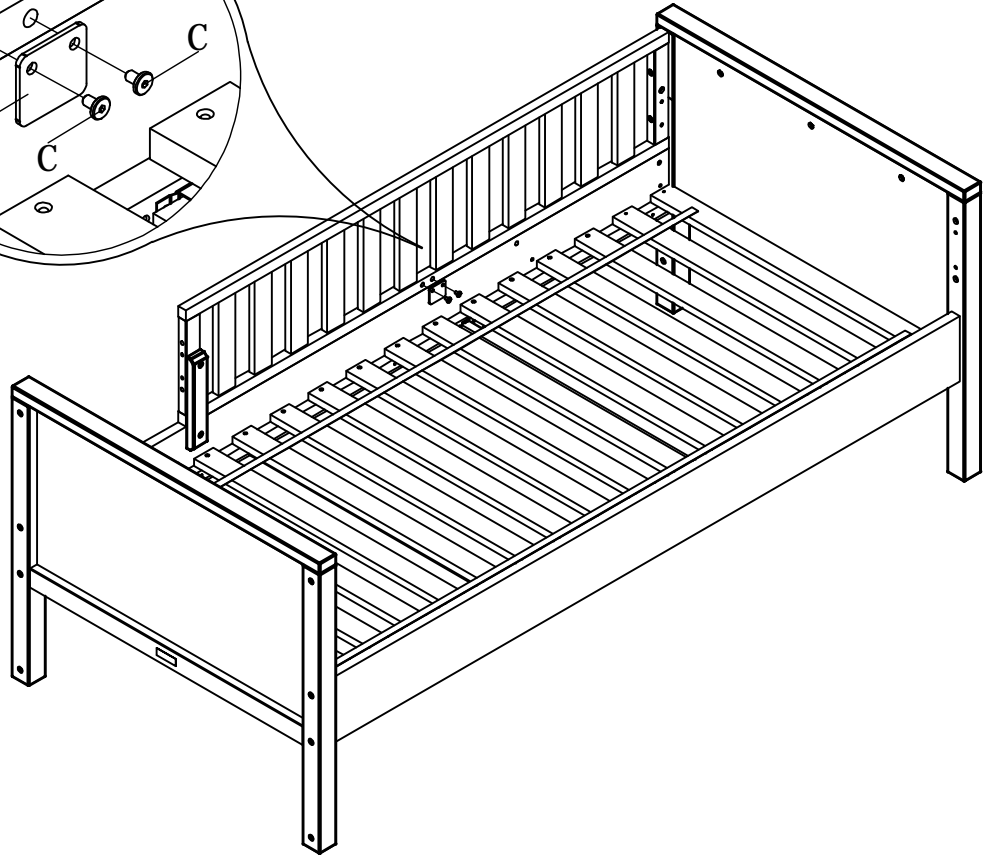

UK
NL
D
F
ESP

MODEL :NORDIC
TYPE :PROTECTION SIDE
COLOUR :WHITE
ART.CODE :417139.11.

Distributor:

BOPITA
Energieweg 1
6662 NS Elst
The Netherlands

www.bopita.com

17.10.2022.

A 	B 	C 	D 	E 	F 			
M6X60	2X M6x35	2X M6X10	1X	Ø8X40	4X			
artcode: 441040		artcode: 441013		artcode: 441001		artcode: 446026	artcode:	artcode: 445001