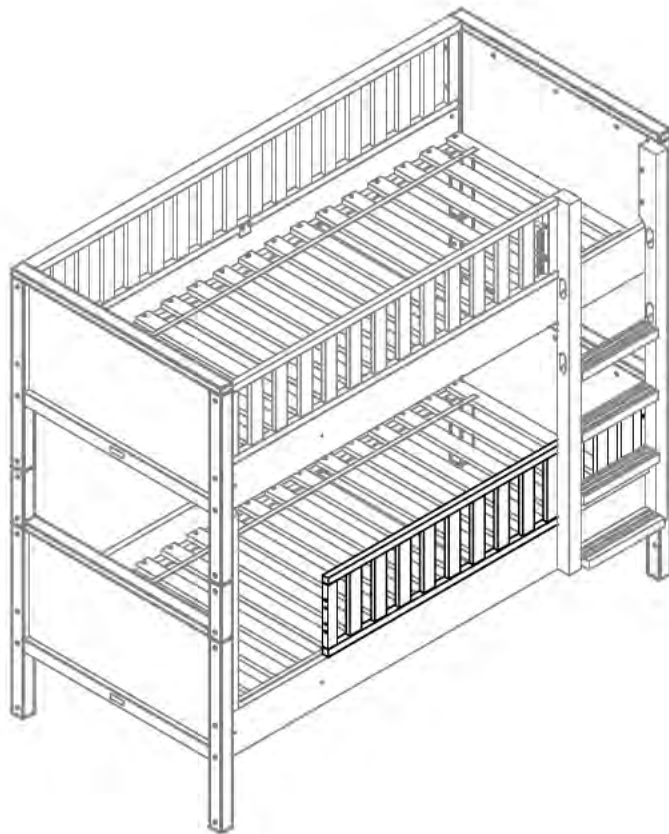

UK
NL
D
F
ESP

MODEL :NORDIC
TYPE :PROTECTION SIDE
COLOUR :WHITE
ART.CODE :417139.11.

Distributor:

BOPITA
Energieweg 1
6662 NS Elst
The Netherlands

www.bopita.com

17.10.2022.

A 	B 	C 	D 	E 	F 			
M6X60	2X M6x35	2X M6X10	1X	Ø8X40	4X			
artcode: 441040		artcode: 441013		artcode: 441001		artcode: 446026	artcode:	artcode: 445001