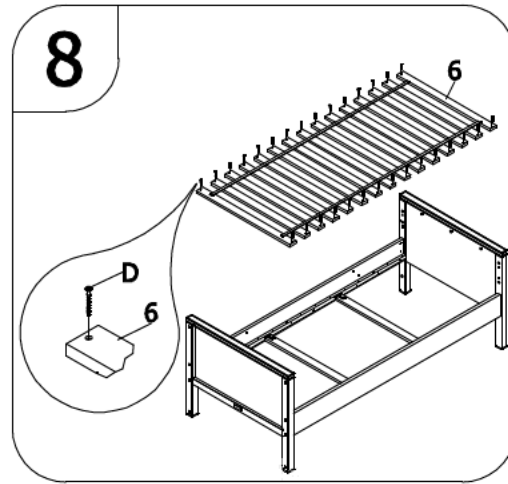

bopita®

ASSEMBLY INSTRUCTION
MONTAGE HANDLEIDING
MONTAGE ANLEITUNG
NOTICE DE MONTAGE
MANUAL DE MONTAJE

UK
NL
D
F
ESP

MODEL :NORDIC
TYPE :BASIC BED 90X200
COLOUR :WHITE
ART.CODE :430139.11.

Distributor:

BOPITA
Edisonweg 3, 6662 NW Elst
The Netherlands

www.bopita.com

28.11.2013.

A	B	C	D	E	F
					
M6X100 8X	M6 8X	Ø8X40 8X	5X40 30X	4X	4X
artcode: 441028	artcode: 442004	artcode:	artcode: 431034	artcode: 446018	artcode: 446107
G	H	I			
					
3,5X16 8X	3,5X25 8X	1X			
artcode: 431006	artcode: 431008	artcode: 445001			