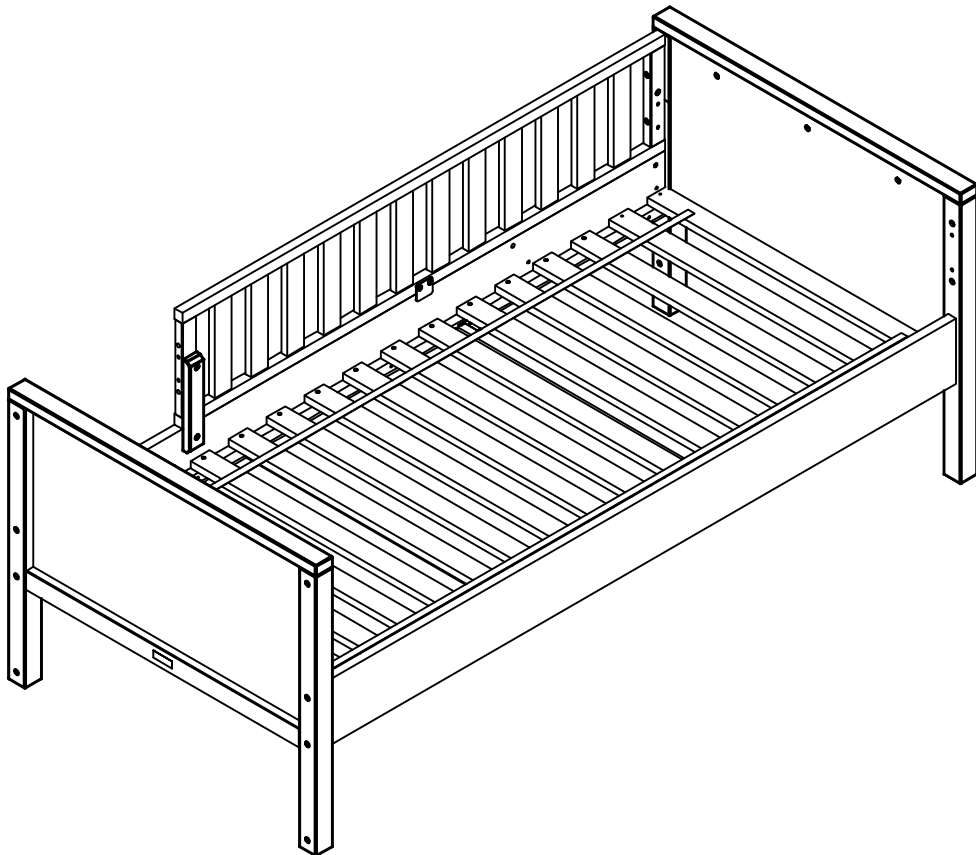

UK
NL
D
F
ESP

MODEL :NORDIC
TYPE :PROTECTION SIDE
COLOUR :WHITE
ART.CODE :417139.11.

Distributor:

BOPITA
Energieweg 1
6662 NS Elst
The Netherlands

www.bopita.com

17.10.2022.

A 	B 	C 	D 	E 	F 			
M6X60	2X M6x35	2X M6X10	1X	Ø8X40	4X			
artcode: 441040		artcode: 441013		artcode: 441001		artcode: 446026	artcode:	artcode: 445001