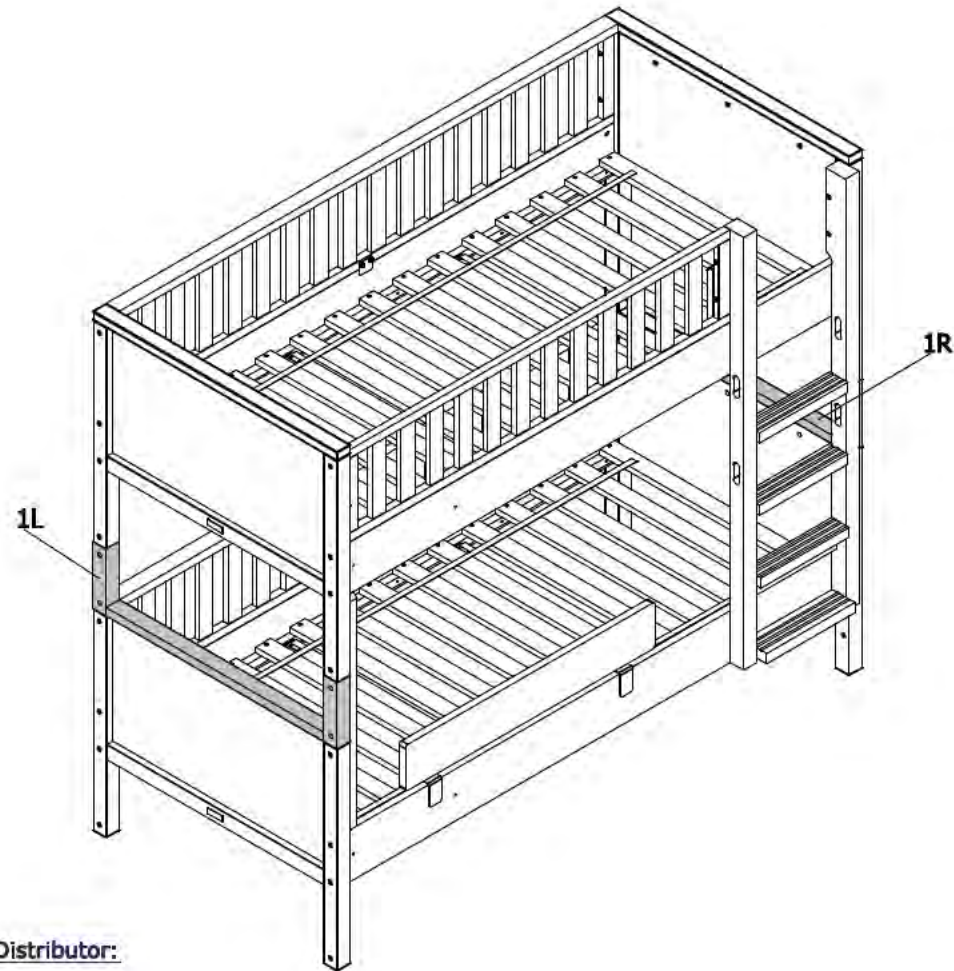

bopita®

ASSEMBLY INSTRUCTION
MONTAGE HANDLEIDING
MONTAGE ANLEITUNG
NOTICE DE MONTAGE
MANUAL DE MONTAJE

UK
NL
D
F
ESP

MODEL :NORDIC
TYPE :SUPPORTSET BUNKBED
COLOUR :WHITE
ART.CODE :423139.11.

Distributor:

BOPITA
Edisonweg 3, 6662 NW Elst
The Netherlands

www.bopita.com

28.11.2013.