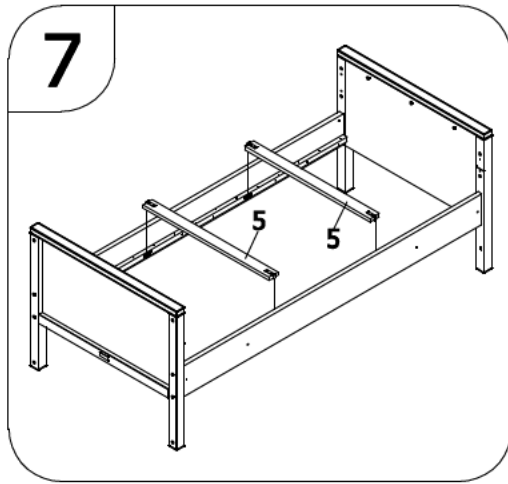

bopita®

ASSEMBLY INSTRUCTION
MONTAGE HANDLEIDING
MONTAGE ANLEITUNG
NOTICE DE MONTAGE
MANUAL DE MONTAJE

UK
NL
D
F
ESP

MODEL :NORDIC
TYPE :BASIC BED 90X200
COLOUR :WHITE
ART.CODE :430139.11.

Distributor:

BOPITA
Edisonweg 3, 6662 NW Elst
The Netherlands

www.bopita.com

28.11.2013.

A	B	C	D	E	F
					
M6X100 8X	M6 8X	Ø8X40 8X	5X40 30X	4X	4X
artcode: 441028	artcode: 442004	artcode:	artcode: 431034	artcode: 446018	artcode: 446107
G	H	I			
					
3,5X16 8X	3,5X25 8X	1X			
artcode: 431006	artcode: 431008	artcode: 445001			