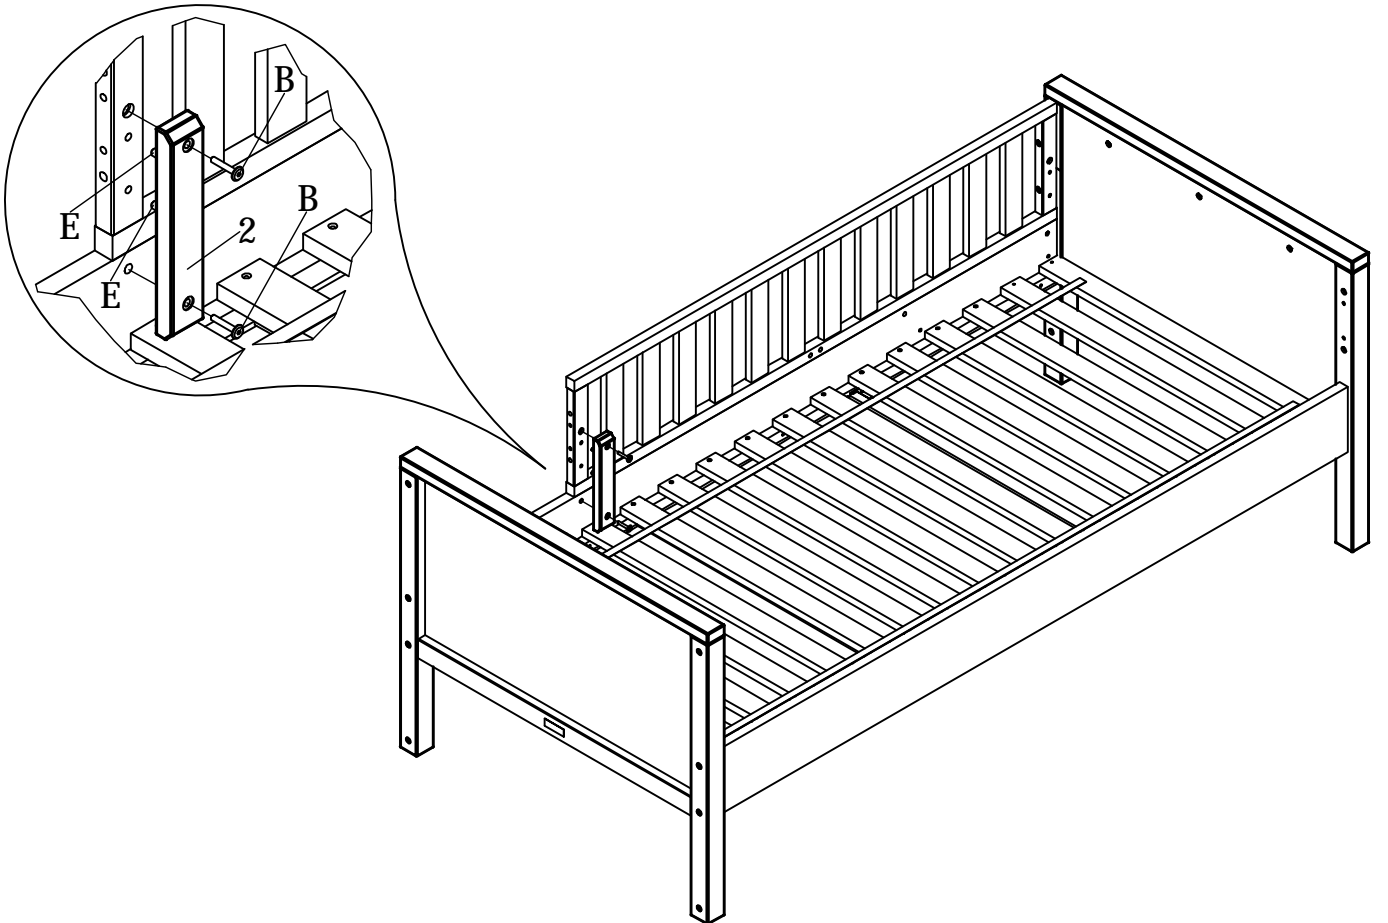

UK
NL
D
F
ESP

MODEL :NORDIC
TYPE :PROTECTION SIDE
COLOUR :WHITE
ART.CODE :417139.11.

Distributor:

BOPITA
Energieweg 1
6662 NS Elst
The Netherlands

www.bopita.com

17.10.2022.

A 	B 	C 	D 	E 	F 			
M6X60	2X M6x35	2X M6X10	1X	Ø8X40	4X			
artcode: 441040		artcode: 441013		artcode: 441001		artcode: 446026	artcode:	artcode: 445001