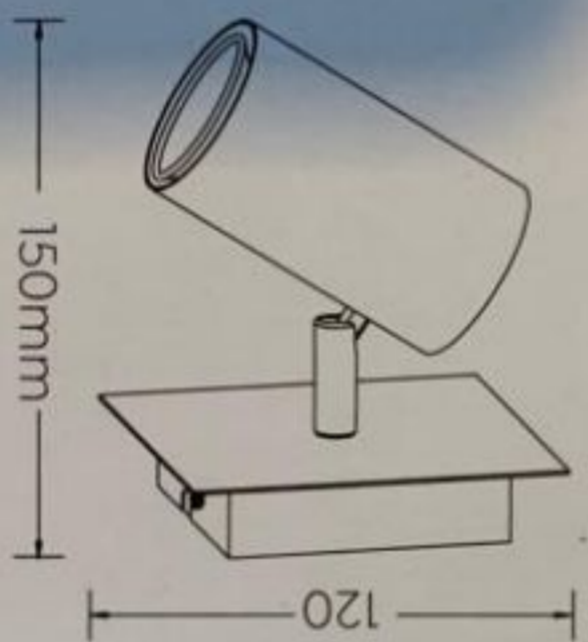

CE

www.trio-lighting.com

trio-lighting.com/
802400104

MARLEY

802400104

class I
230V~50Hz
excl. 1x GU10 - max. 25W

TRIO
LIGHTING FOR YOU