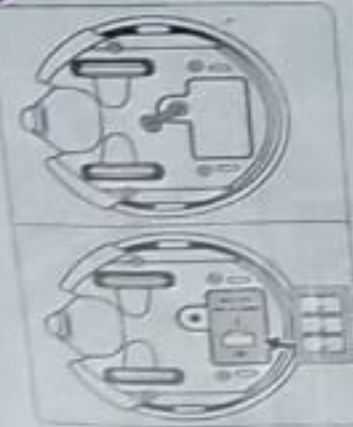

- Batteries should be replaced by an adult and inserted observing correct polarity.
- Always check to ensure the compartment lid is correctly sealed and secured before giving the toy to the child.
- Non-rechargeable batteries are not to be recharged.
- Rechargeable batteries are to be removed from the toy before being charged.
- Rechargeable batteries are only to be charged under adult supervision.
- Exhausted batteries are to be removed from the product.
- The supply terminals are not to be short-circuited.
- Batteries are to be removed from the product before long-term storage.
- Do not dispose of batteries in fire.
- Use new batteries to obtain best performance.
- Different types of batteries or new and used batteries are not to be mixed.