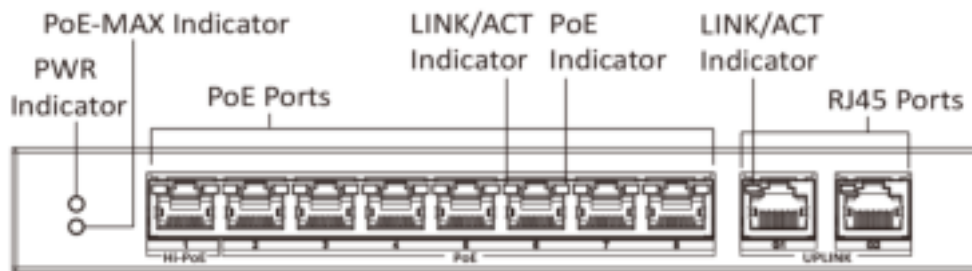

Physical Interface

Front panel: