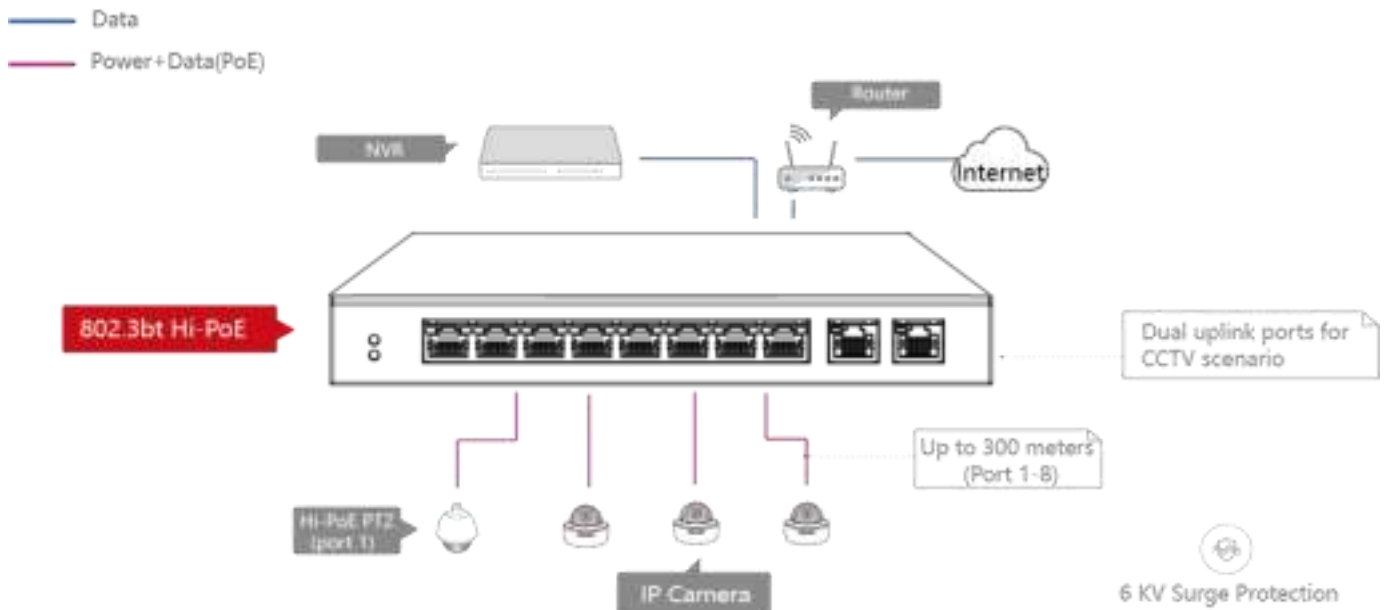

Typical Application