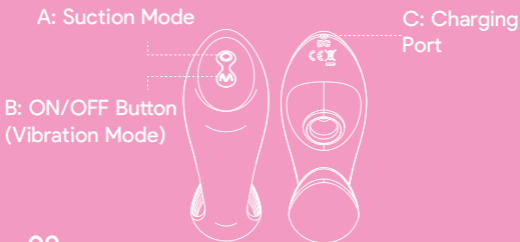

Charging time: 2.5 h

Discharging time: 1 h

Max Current of Suction Motor: 150mAh

Max Current of Vibration Motor: 500mAh

Size: 140.3*112.6*45.5mm

Weight: 172g

Cleaning and Maintenance

- Clean the main part of this product with warm water or sterilized soap, and then wash it with hot water
- Pat gently to dry it with a dry lint-free cloth or towel
- Keep this product in a dry, clean place, and keep it away from products of other materials