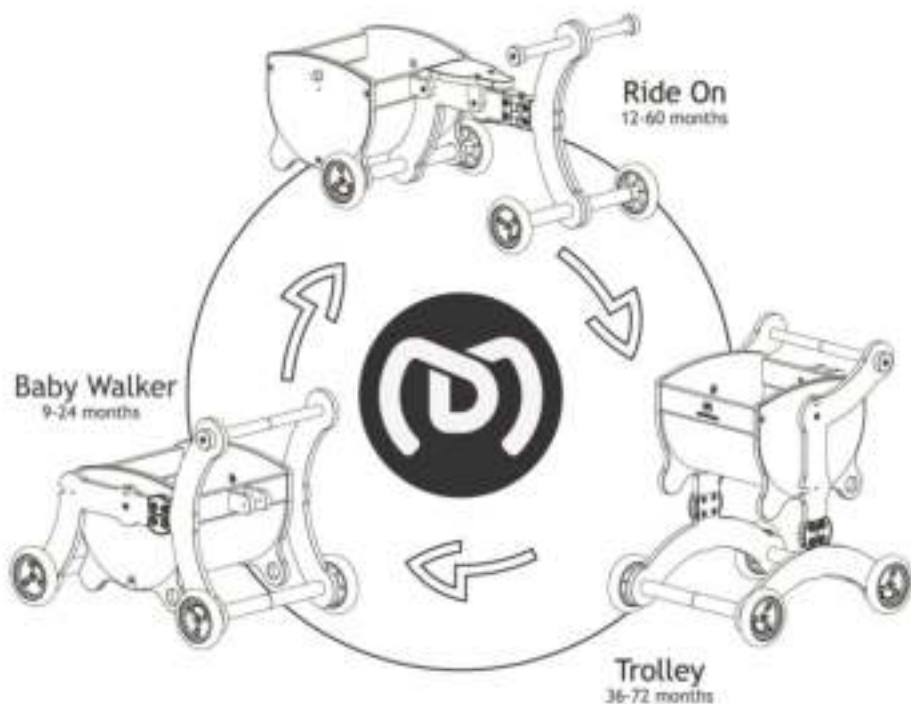

⚠ WARNING:
ASSEMBLY BY AN ADULT.

Grow Up

the transformable toy that grows up with your child

Designed By Mishael Tzoreff

3 IN 1

mishidesign

EN Thank you for purchasing this MSHDESIGN product. MSHDESIGN is committed to customer satisfaction. Every effort has been made to ensure that your purchase is complete with quality components and simple instructions for assembly.

Baby Walker

9-24 months

Step 1- Left

Step 1- Right

Step 2 - Left

Step 2 - Right

Step 3

Step 4

Step 5

Step 6

Ride On

12-60 months

Step 1

Step 2

Step 3

Step 4

Trolley

36-72 months

Step 1- Left

Step 1- Right

Step 2- Left

Step 2- Right

Step 3

Step 4