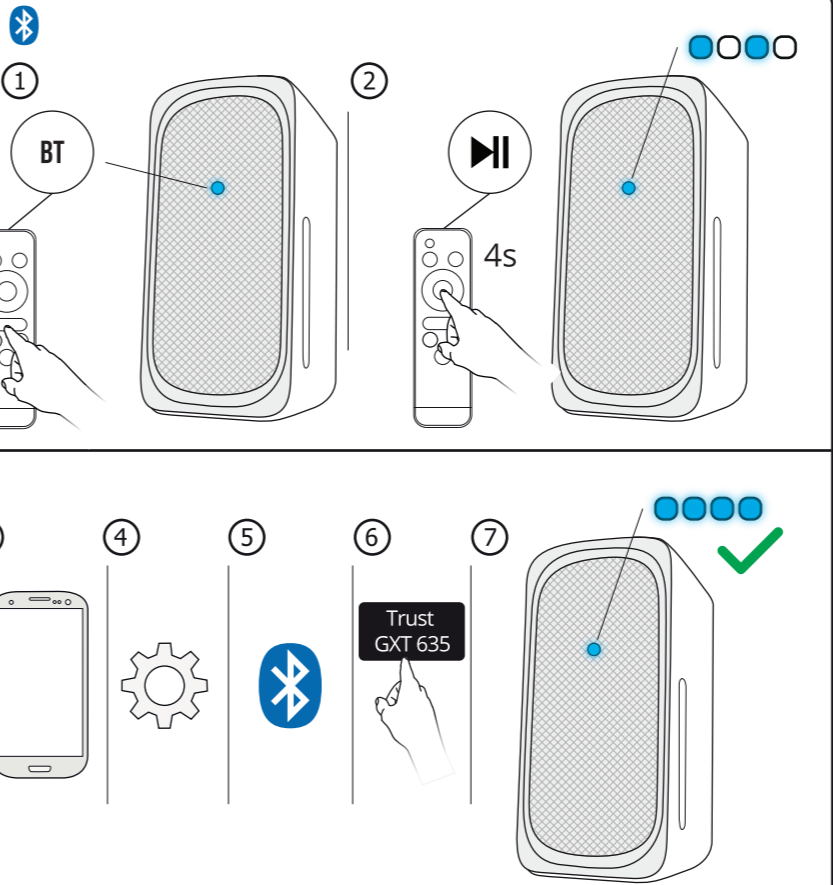

Trust

RUMAX 2.1 | RGB LED ILLUMINATED

1

2

www.trust.com/23927/faq

3

4

5