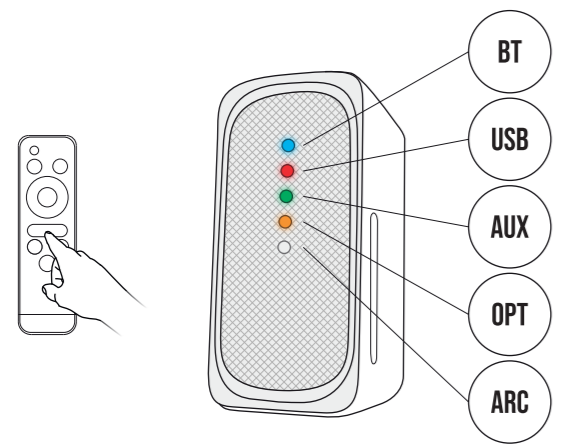

Trust

RUMAX 2.1 | RGB LED ILLUMINATED

1

2

www.trust.com/23927/faq

3

4

5