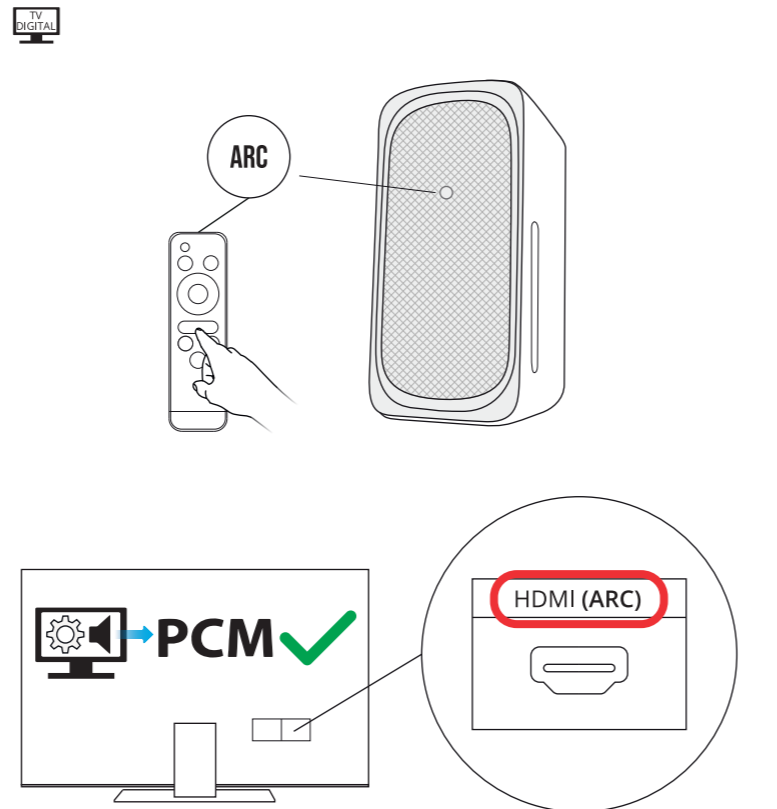

Trust

RUMAX 2.1 | RGB LED ILLUMINATED

1

2

www.trust.com/23927/faq

3

4

5