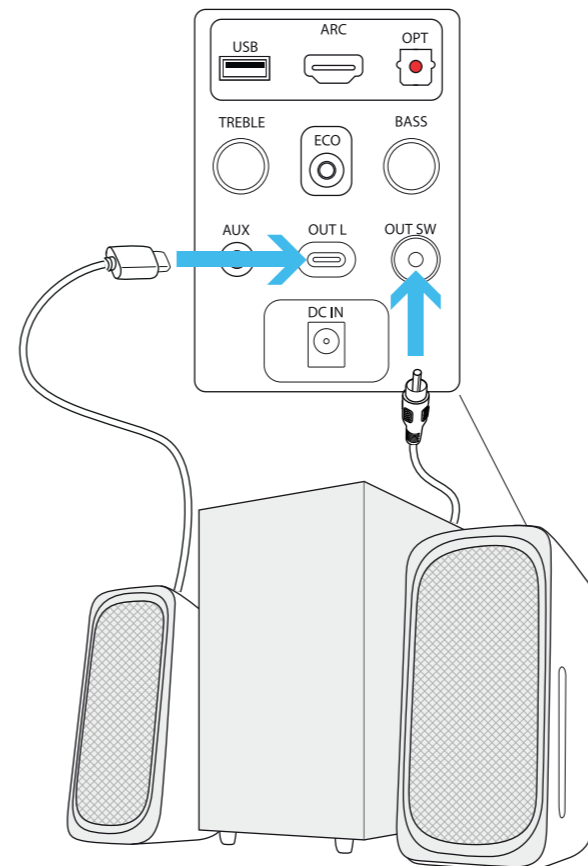

Trust

RUMAX 2.1 | RGB LED ILLUMINATED

1

2

www.trust.com/23927/faq

3

4

5