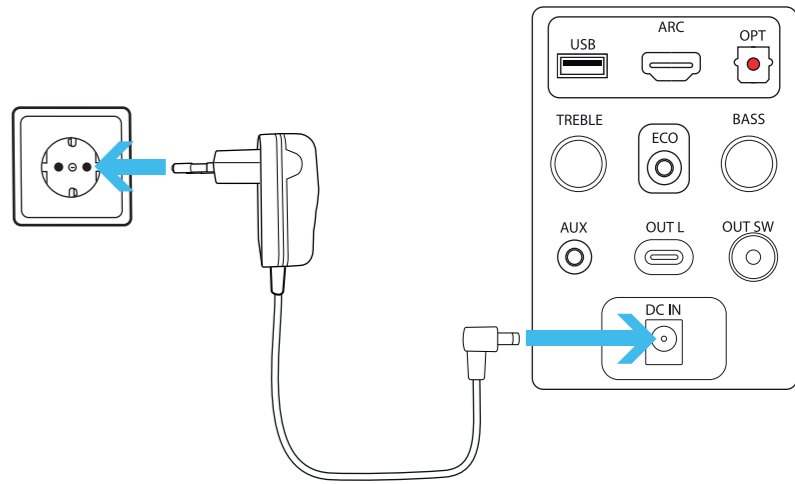

Trust

RUMAX 2.1 | RGB LED ILLUMINATED

1

2

www.trust.com/23927/faq

3

4

5