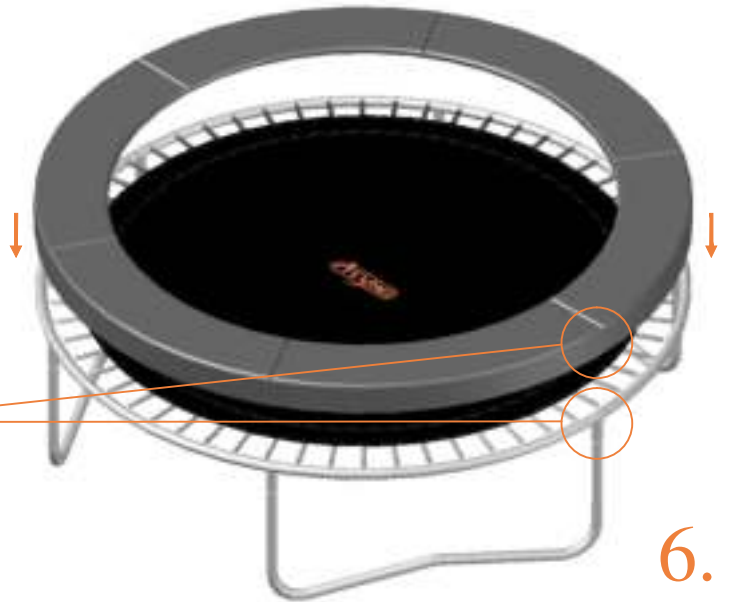

Model 08 / Model 10

Avyna

Round trampolines

Assembly manual

Model 08 / Model 10

	Model 08 ø245cm			Model 10 ø305cm		
	Quantity	Part number		Quantity	Part number	
Jumping mat	1	TEPL-08-222		1	TEPL-10-222	
Galvanized spring L=175mm ø3.2mm	60	TEPL-200-211/C		72	TEPL-200-211/C	
Safety pad	1	TEPL-08-333(green) or AVGR-08-333(grey) or CAM-08-333(camouflage)		1	TEPL-10-333(green) or AVGR-10-333(grey) or CAM-10-333(camouflage)	
Fastener for safety pad	6	TEPL-ELAS-A		6	TEPL-ELAS-A	
W-tube	3	TEPL-08-111		3	TEPL-10-111	
I-tube	6	TEPL-08-112		6	TEPL-10-112	
C-tube	3	TEPL-08-113		3	TEPL-10-113	
K-tube	3	TEPL-08-114		3	TEPL-10-114	
Tool for spring	1	TOOL-SPRING		1	TOOL-SPRING	
Fastener for safety pad	12	TEPL-ELAS-B		18	TEPL-ELAS-B	
Users Manual	1	208010101		1	208010101	
Warning Card	1	208040101		1	208040101	
Tie rip for warning card	1	209010102		1	209010102	
Safety manual	1	208010301		1	208010301	

3.

4.

5.

6.

TEPL-ELAS-B

TEPL-ELAS-A

6x

7.

TEPL-ELAS-B

Safety net for Model 08 / Model 10

	Model 08 ø245cm			Model 10 ø305cm		
	Quantity	Part number		Quantity	Part number	
Pole with sleeve for safety net	6	AVBL-08-802-A + AVBL-08-802-C		6	AVBL-08-802-A + AVBL-08-802-C	
Pole for safety net	6	AVBL-08-802-B		6	AVBL-10-802-B	
Clamp	6	CLAMP-TOOL-SN-08		6	CLAMP-TOOL-SN-10	
Fiberglass Rod	1set	FIBERGLASS-ROD-08		1set	FIBERGLASS-ROD-10	
Fastener for safety net	6	TEPL-ELAS-C		12	TEPL-ELAS-C	
Screw M6-30	6	M6-30		6	M6-30	
Safety net	1	ANBL-08		1	ANBL-10	
Straps for safety net	6	TEPL-BAND		6	TEPL-BAND	
Closure for safety net	2	TEPL-KNOOPJE		2	TEPL-KNOOPJE	
Screw M8	24	M8-20		24	M8-20	
Allen key	2	ALLEN-KEY		2	ALLEN-KEY	
Wrench	2	WRENCH		2	WRENCH	
Cap	6	TOP-CAP-BD		6	TOP-CAP-BD	