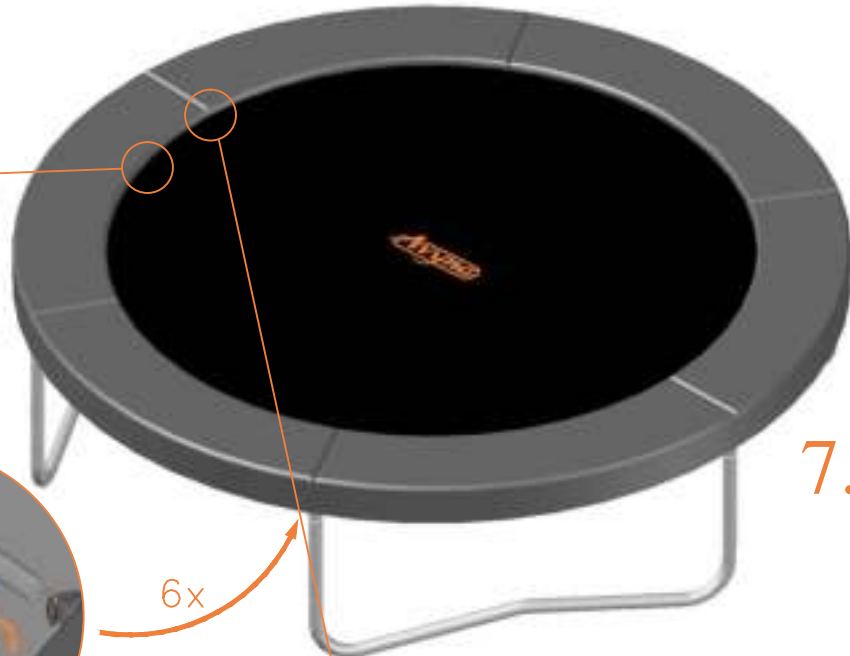

Model 08 / Model 10

Avyna

Round trampolines

Assembly manual

Model 08 / Model 10

	Model 08 ø245cm			Model 10 ø305cm		
	Quantity	Part number		Quantity	Part number	
Jumping mat	1	TEPL-08-222		1	TEPL-10-222	
Galvanized spring L=175mm ø3.2mm	60	TEPL-200-211/C		72	TEPL-200-211/C	
Safety pad	1	TEPL-08-333(green) or AVGR-08-333(grey) or CAM-08-333(camouflage)		1	TEPL-10-333(green) or AVGR-10-333(grey) or CAM-10-333(camouflage)	
Fastener for safety pad	6	TEPL-ELAS-A		6	TEPL-ELAS-A	
W-tube	3	TEPL-08-111		3	TEPL-10-111	
I-tube	6	TEPL-08-112		6	TEPL-10-112	
C-tube	3	TEPL-08-113		3	TEPL-10-113	
K-tube	3	TEPL-08-114		3	TEPL-10-114	
Tool for spring	1	TOOL-SPRING		1	TOOL-SPRING	
Fastener for safety pad	12	TEPL-ELAS-B		18	TEPL-ELAS-B	
Users Manual	1	208010101		1	208010101	
Warning Card	1	208040101		1	208040101	
Tie rip for warning card	1	209010102		1	209010102	
Safety manual	1	208010301		1	208010301	

3.

4.

5.

6.

TEPL-ELAS-B

TEPL-ELAS-A

6x

7.

TEPL-ELAS-B

Safety net for Model 08 / Model 10

	Model 08 ø245cm			Model 10 ø305cm		
	Quantity	Part number		Quantity	Part number	
Pole with sleeve for safety net	6	AVBL-08-802-A + AVBL-08-802-C		6	AVBL-08-802-A + AVBL-08-802-C	
Pole for safety net	6	AVBL-08-802-B		6	AVBL-10-802-B	
Clamp	6	CLAMP-TOOL-SN-08		6	CLAMP-TOOL-SN-10	
Fiberglass Rod	1set	FIBERGLASS-ROD-08		1set	FIBERGLASS-ROD-10	
Fastener for safety net	6	TEPL-ELAS-C		12	TEPL-ELAS-C	
Screw M6-30	6	M6-30		6	M6-30	
Safety net	1	ANBL-08		1	ANBL-10	
Straps for safety net	6	TEPL-BAND		6	TEPL-BAND	
Closure for safety net	2	TEPL-KNOOPJE		2	TEPL-KNOOPJE	
Screw M8	24	M8-20		24	M8-20	
Allen key	2	ALLEN-KEY		2	ALLEN-KEY	
Wrench	2	WRENCH		2	WRENCH	
Cap	6	TOP-CAP-BD		6	TOP-CAP-BD	