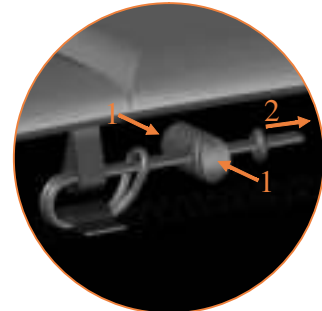

Model 08 / Model 10

Avyna

Round trampolines

Assembly manual

Model 08 / Model 10

	Model 08 ø245cm			Model 10 ø305cm		
	Quantity	Part number		Quantity	Part number	
Jumping mat	1	TEPL-08-222		1	TEPL-10-222	
Galvanized spring L=175mm ø3.2mm	60	TEPL-200-211/C		72	TEPL-200-211/C	
Safety pad	1	TEPL-08-333(green) or AVGR-08-333(grey) or CAM-08-333(camouflage)		1	TEPL-10-333(green) or AVGR-10-333(grey) or CAM-10-333(camouflage)	
Fastener for safety pad	6	TEPL-ELAS-A		6	TEPL-ELAS-A	
W-tube	3	TEPL-08-111		3	TEPL-10-111	
I-tube	6	TEPL-08-112		6	TEPL-10-112	
C-tube	3	TEPL-08-113		3	TEPL-10-113	
K-tube	3	TEPL-08-114		3	TEPL-10-114	
Tool for spring	1	TOOL-SPRING		1	TOOL-SPRING	
Fastener for safety pad	12	TEPL-ELAS-B		18	TEPL-ELAS-B	
Users Manual	1	208010101		1	208010101	
Warning Card	1	208040101		1	208040101	
Tie rip for warning card	1	209010102		1	209010102	
Safety manual	1	208010301		1	208010301	

3.

4.

5.

6.

TEPL-ELAS-B

TEPL-ELAS-A

6x

7.

TEPL-ELAS-B

Safety net for Model 08 / Model 10

	Model 08 ø245cm			Model 10 ø305cm		
	Quantity	Part number		Quantity	Part number	
Pole with sleeve for safety net	6	AVBL-08-802-A + AVBL-08-802-C		6	AVBL-08-802-A + AVBL-08-802-C	
Pole for safety net	6	AVBL-08-802-B		6	AVBL-10-802-B	
Clamp	6	CLAMP-TOOL-SN-08		6	CLAMP-TOOL-SN-10	
Fiberglass Rod	1set	FIBERGLASS-ROD-08		1set	FIBERGLASS-ROD-10	
Fastener for safety net	6	TEPL-ELAS-C		12	TEPL-ELAS-C	
Screw M6-30	6	M6-30		6	M6-30	
Safety net	1	ANBL-08		1	ANBL-10	
Straps for safety net	6	TEPL-BAND		6	TEPL-BAND	
Closure for safety net	2	TEPL-KNOOPJE		2	TEPL-KNOOPJE	
Screw M8	24	M8-20		24	M8-20	
Allen key	2	ALLEN-KEY		2	ALLEN-KEY	
Wrench	2	WRENCH		2	WRENCH	
Cap	6	TOP-CAP-BD		6	TOP-CAP-BD	