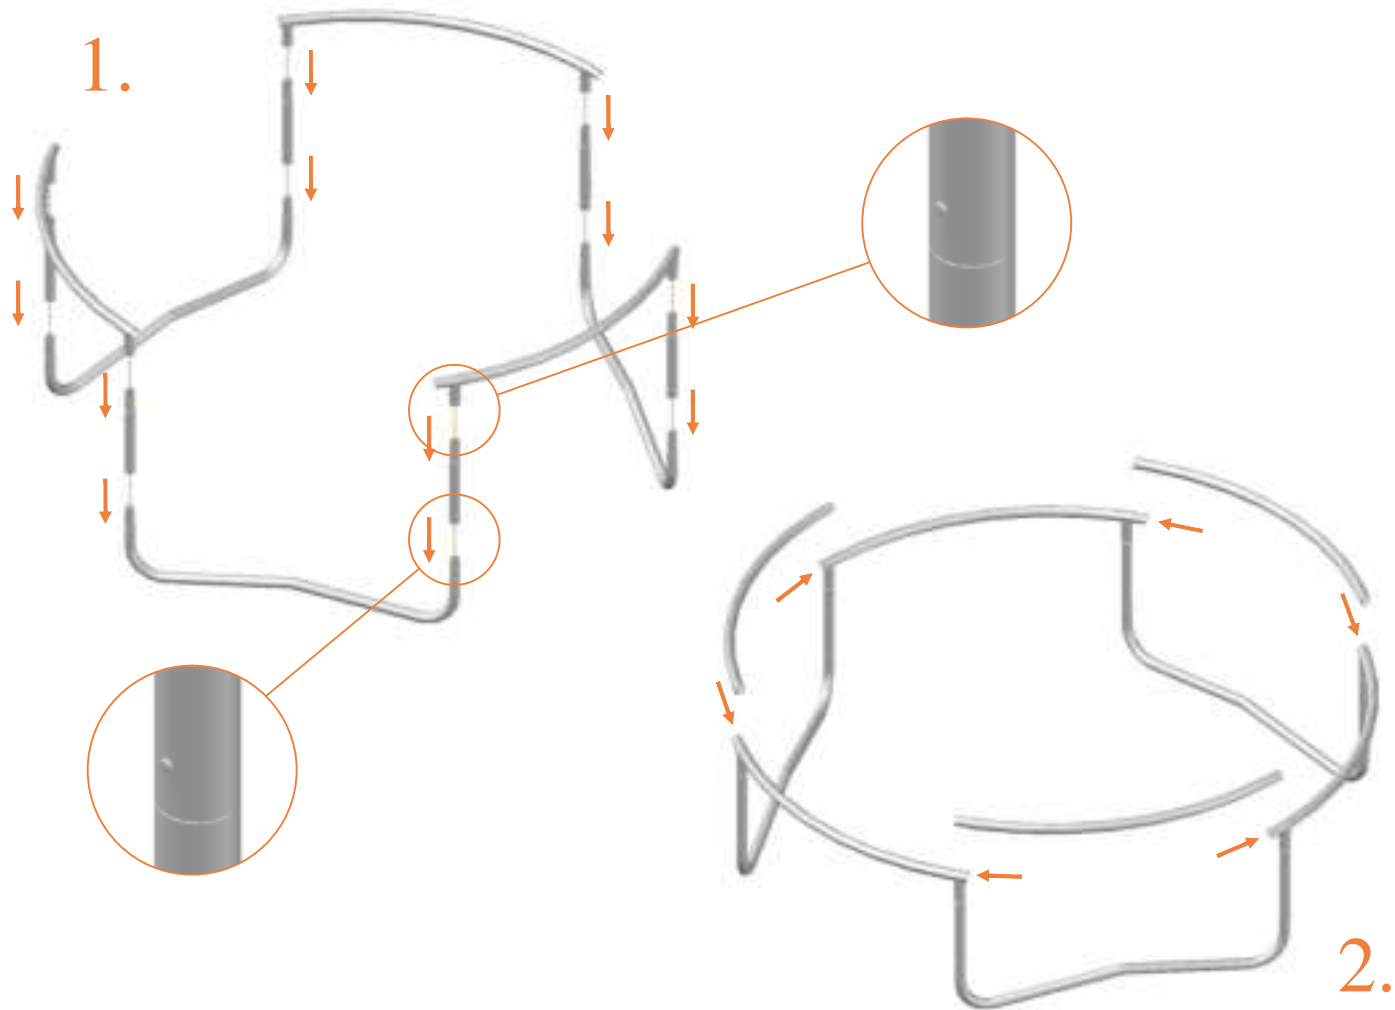

Model 08 / Model 10

Avyna

Round trampolines

Assembly manual

Model 08 / Model 10

	Model 08 ø245cm			Model 10 ø305cm		
	Quantity	Part number		Quantity	Part number	
Jumping mat	1	TEPL-08-222		1	TEPL-10-222	
Galvanized spring L=175mm ø3.2mm	60	TEPL-200-211/C		72	TEPL-200-211/C	
Safety pad	1	TEPL-08-333(green) or AVGR-08-333(grey) or CAM-08-333(camouflage)		1	TEPL-10-333(green) or AVGR-10-333(grey) or CAM-10-333(camouflage)	
Fastener for safety pad	6	TEPL-ELAS-A		6	TEPL-ELAS-A	
W-tube	3	TEPL-08-111		3	TEPL-10-111	
I-tube	6	TEPL-08-112		6	TEPL-10-112	
C-tube	3	TEPL-08-113		3	TEPL-10-113	
K-tube	3	TEPL-08-114		3	TEPL-10-114	
Tool for spring	1	TOOL-SPRING		1	TOOL-SPRING	
Fastener for safety pad	12	TEPL-ELAS-B		18	TEPL-ELAS-B	
Users Manual	1	208010101		1	208010101	
Warning Card	1	208040101		1	208040101	
Tie rip for warning card	1	209010102		1	209010102	
Safety manual	1	208010301		1	208010301	

3.

4.

5.

6.

TEPL-ELAS-B

TEPL-ELAS-A

6x

7.

TEPL-ELAS-B

Safety net for Model 08 / Model 10

	Model 08 ø245cm			Model 10 ø305cm		
	Quantity	Part number		Quantity	Part number	
Pole with sleeve for safety net	6	AVBL-08-802-A + AVBL-08-802-C		6	AVBL-08-802-A + AVBL-08-802-C	
Pole for safety net	6	AVBL-08-802-B		6	AVBL-10-802-B	
Clamp	6	CLAMP-TOOL-SN-08		6	CLAMP-TOOL-SN-10	
Fiberglass Rod	1set	FIBERGLASS-ROD-08		1set	FIBERGLASS-ROD-10	
Fastener for safety net	6	TEPL-ELAS-C		12	TEPL-ELAS-C	
Screw M6-30	6	M6-30		6	M6-30	
Safety net	1	ANBL-08		1	ANBL-10	
Straps for safety net	6	TEPL-BAND		6	TEPL-BAND	
Closure for safety net	2	TEPL-KNOOPJE		2	TEPL-KNOOPJE	
Screw M8	24	M8-20		24	M8-20	
Allen key	2	ALLEN-KEY		2	ALLEN-KEY	
Wrench	2	WRENCH		2	WRENCH	
Cap	6	TOP-CAP-BD		6	TOP-CAP-BD	