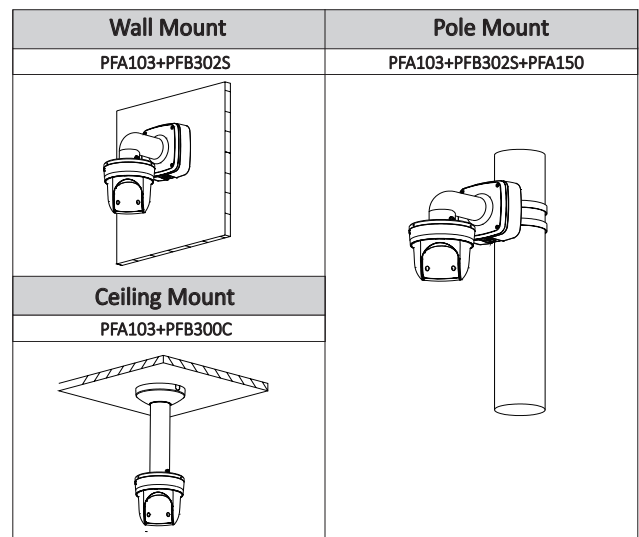

**Accessories**

Optional:

PFB302S  
Wall Mount

PFA103  
Mount Adapter

DC12V/2A  
Power Adapter

PFA150  
Pole Mount

PFB300C  
Ceiling Mount

PFA151  
Corner Mount

**Dimensions (mm)**