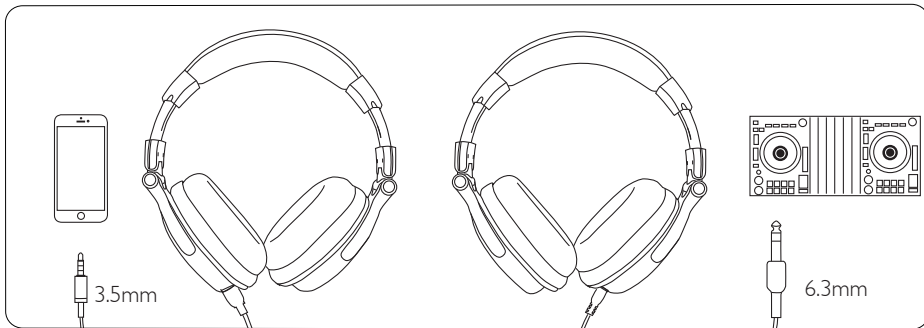

- 6.3mm & 3.5mm Audio Jack Design

Our solution for the adapter-free headphones. They come with a detachable spring cable that with 3.5mm & 6.3mm plug on each end. For connecting to ordinary audio devices, such as, mobile phone, iPad, iPod, etc., you can plug the 6.3mm side into the headphones, the other side to your music player device; For connecting to professional musical instruments, such as Mixer; Turntable, you can plug the 3.5mm side into the headphones, and the other side to your Mixer; guitar; etc.

- 90°Rotating Ear Cups

The ear cups pivots for a personalized fit, and rotates 90 degrees to lay flat. The lay-flat design makes them easier to transport and more comfortable when resting around the neck. Besides, the ear-cups can be rotated both left and right for single-ear monitoring.