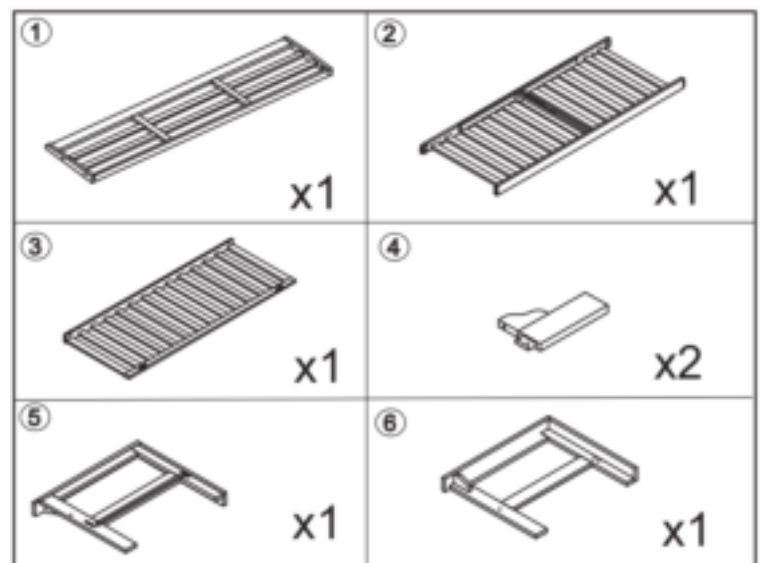

# Lanterfant®

<b>A</b>	 M6x50	x6
<b>B</b>	 M6x30	x4
<b>C</b>	 M6x45	x2
<b>D</b>	 M4x15	x2
<b>E</b>	 M6x50	x1
<b>F</b>		x1

Lounge bank/ Lounge Bench/  
Garten loungebank

Bente

Stap/ Step 1

Step/ Step 2

Step/ Step 3