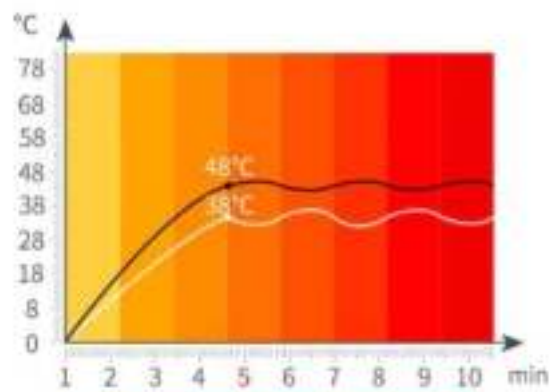

67MM

39MM

119MM

When you are working or playing in cold weather, this heater mouse not just warm your palm, but also your fingers.

STRONG DURABILITY

Tested over 5 million keystrokes

ERGONOMIC DESIGN

For great hand-feeling & Stress-free use

- HIGH LEVEL: AROUND 48°C
- LOW LEVEL: AROUND 38°C
- OFF LEVEL: ENVIRONMENT TEMPERATURE.

Quick heating up, then temperature gets into balance