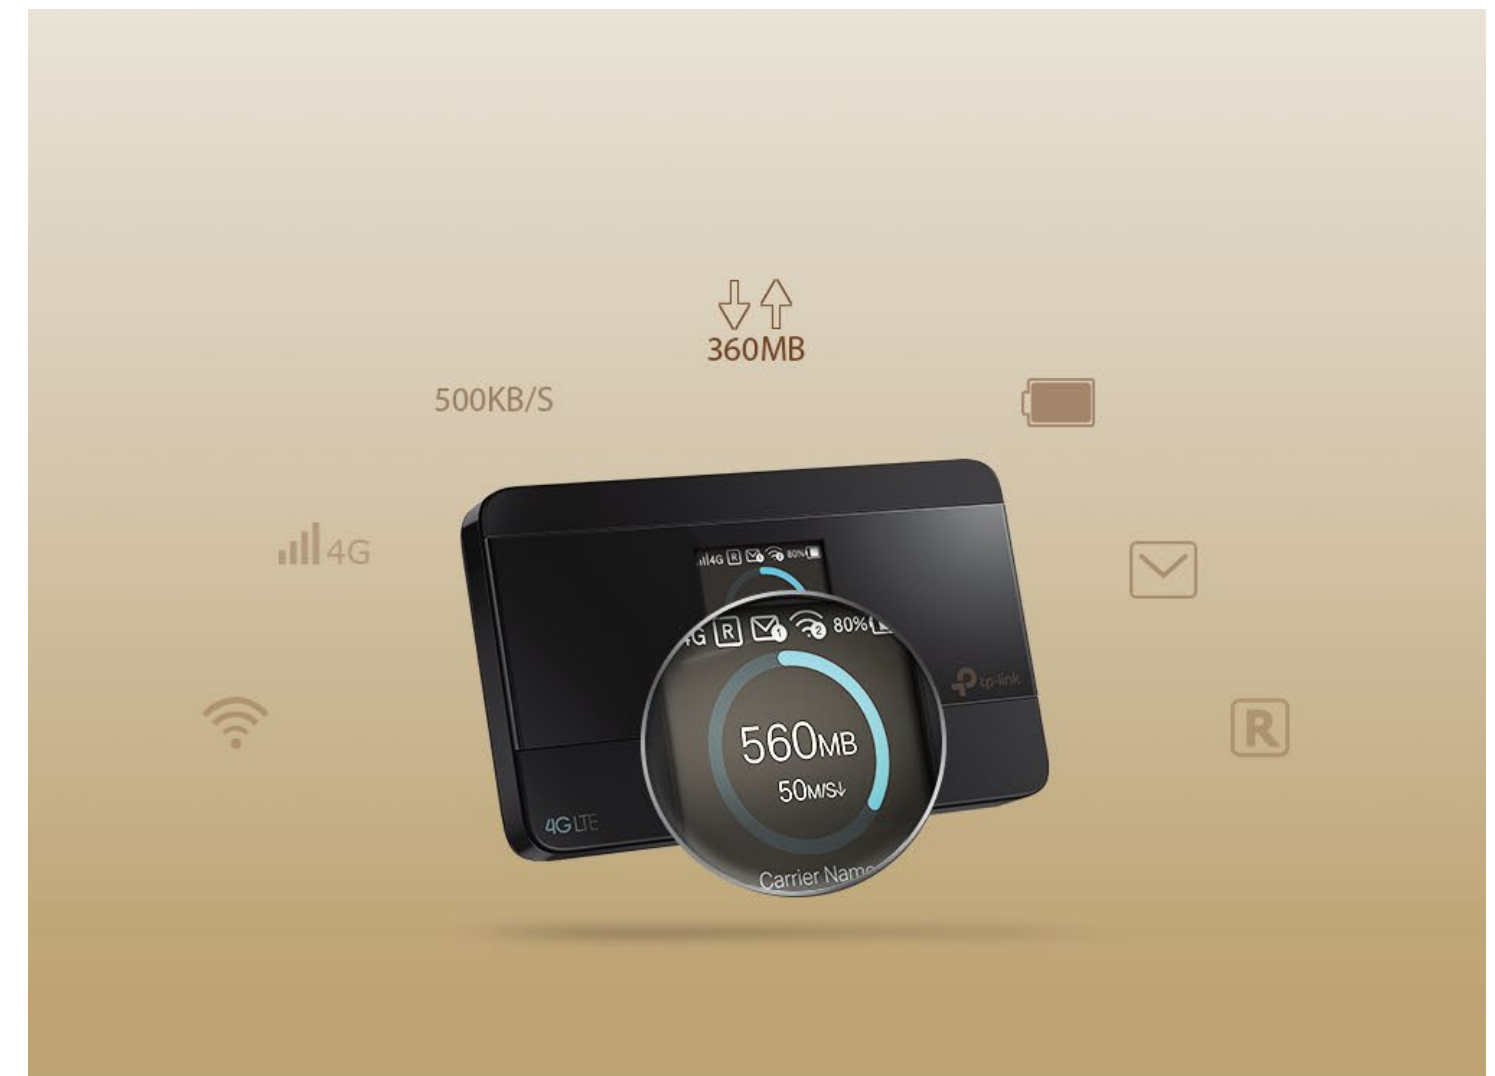

4G LTE Mobile Wi-Fi

Go Anywhere Connect Everywhere

M7350

4G 4G LTE
150Mbps

8h 8 Hours
Usage

M tpMiFi
App

Highlights

Artful Little Gadget for Life on the Go

The M7350 features a compact, elegant design very suitable for travel, business trips, outdoor activities or wherever you may be.

All useful info at a glance

The intuitive screen display of M7350 makes it easy to stay within your data budget and avoids going over the monthly data cap. The screen also displays other much more information of battery life, signal strength, Wi-Fi status, connected users and more.

- Compact design – Suitable for travel, business trips, outdoor activities or wherever you may be

Intuitive Screen Display

- Intuitive view – Intuitive view of data usage, battery life, Wi-Fi name, Wi-Fi password, and more

Specifications

Hardware

- Interfaces: Micro USB port, SIM card slot, Micro SD card slot
- Micro SD Card Reader: Up to 32GB
- Button: Menu button, Power button, Reset button
- Screen Display:
Traffic statistics, Wi-Fi status, User numbers, Network type (3G/4G), Signal strength, Internet connection status, Messages, Battery meter, Wi-Fi name, Wi-Fi password
- External Power Supply: 5V/1A
- Dimensions (W x D x H): 4.2 × 2.6 × 0.6 in. (106 × 66 × 16mm)
- Antenna: Internal Antennas