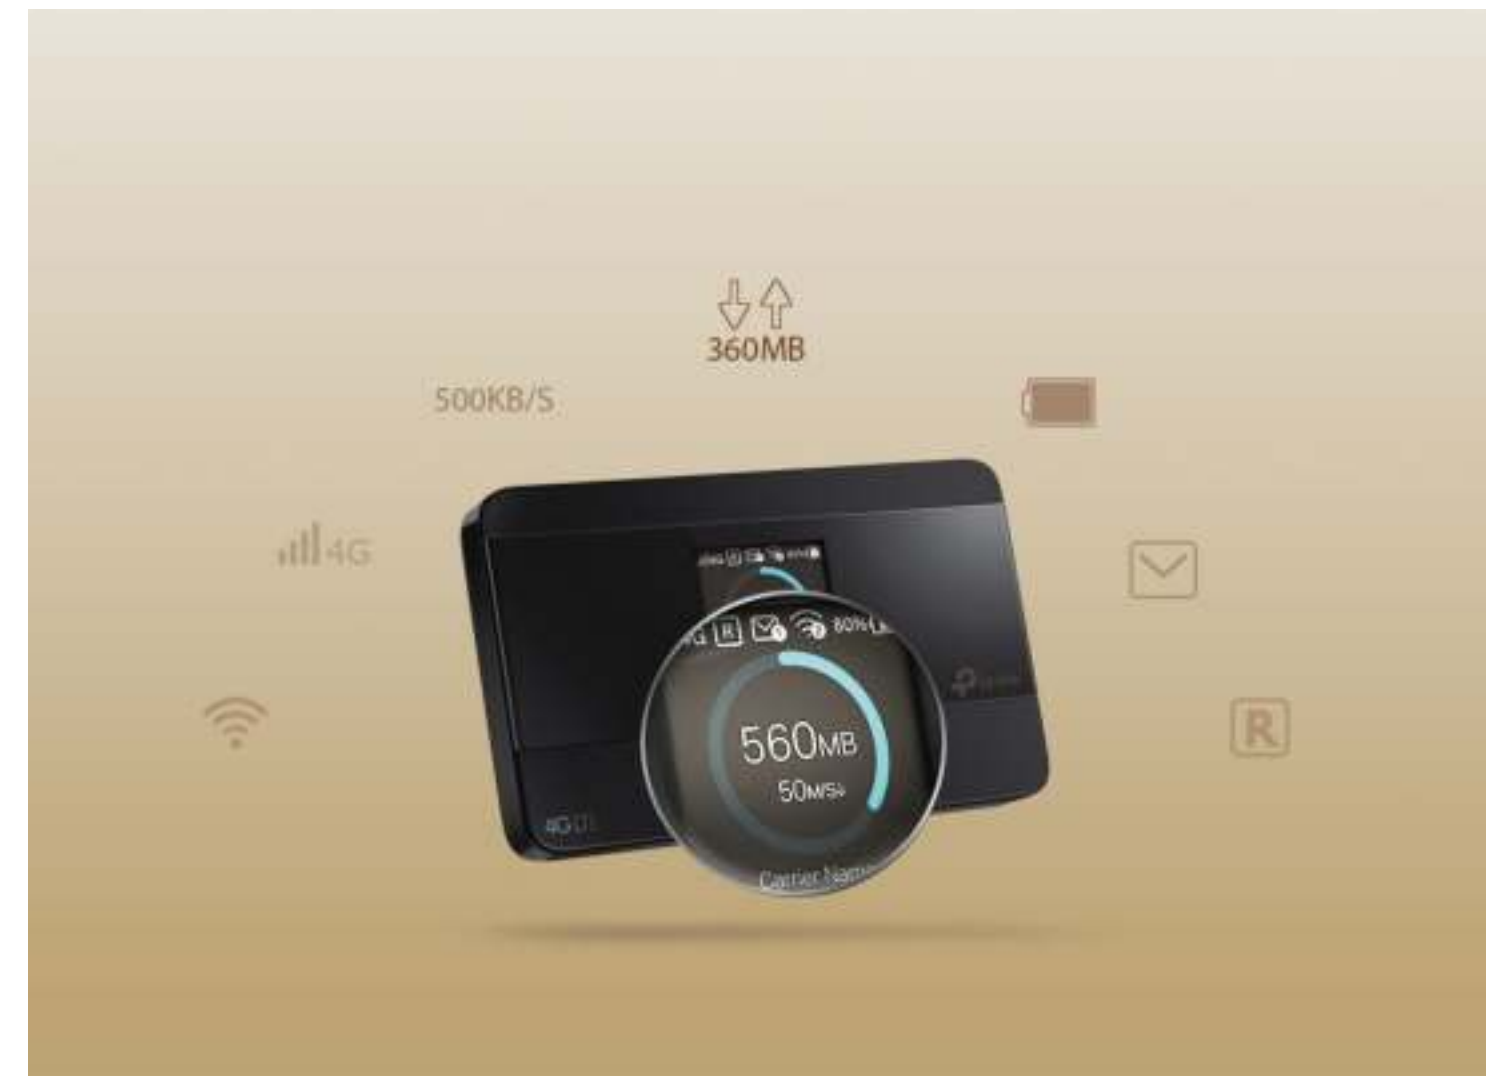

4G LTE Mobile Wi-Fi

Go Anywhere Connect Everywhere

M7350

4G 4G LTE
150Mbps

8h 8 Hours
Usage

M tpMiFi
App

Highlights

Artful Little Gadget for Life on the Go

The M7350 features a compact, elegant design very suitable for travel, business trips, outdoor activities or wherever you may be.

All useful info at a glance

The intuitive screen display of M7350 makes it easy to stay within your data budget and avoids going over the monthly data cap. The screen also displays other much more information of battery life, signal strength, Wi-Fi status, connected users and more.

Convenient Hotspot

- Insert and Play – Just insert a 4G SIM card to create your reliable personal Wi-Fi hotspot on the move
- 10 Wi-Fi devices – Instantly share 4G LTE connectivity with up to 10 Wi-Fi enabled devices – Tablets, mobile phones, laptops, game consoles and more

- Compact design – Suitable for travel, business trips, outdoor activities or wherever you may be

Intuitive Screen Display

- Intuitive view – Intuitive view of data usage, battery life, Wi-Fi name, Wi-Fi password, and more