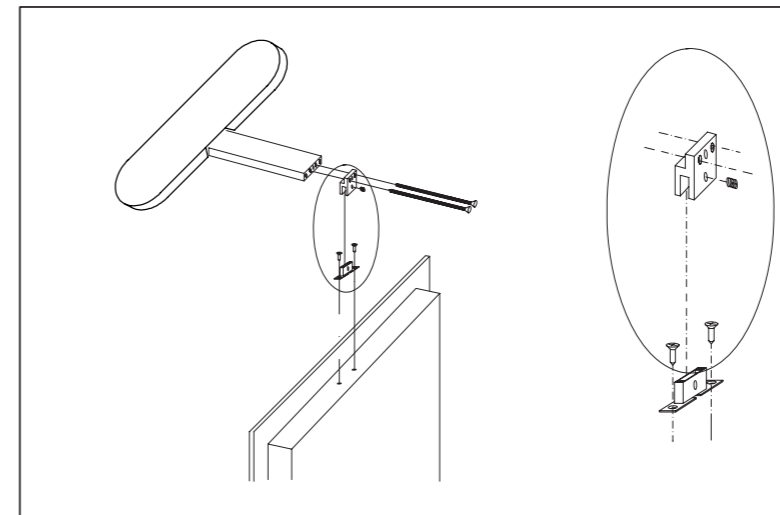

- For your own safety, please keep the following things in mind:
- The electrical installation must be carried out in accordance with the applicable national regulations
- If you are unsure whether you have carried out or are able to carry out the installation correctly, consult a competent and qualified electrician
- Before installation, make sure that the cord and lamp are not damaged
- Always turn off the power during installation, maintenance and repair
- Consider the surface where you place this lamp and where you are going to drill. It must have an even surface and not contain any pipes or leads.
- Always choose screws and plugs that are specially adapted to the material
- Due to the IP44 value, this lamp can be used in zone 2 (see image) of the bathroom; i.e. the lamp is splashproof and can be used, for example, on the ceiling above the mirror of the sink or at a considerable distance from the shower/bath.
- Never use power cables to lift the weight of the products
- Always tighten the screws in the terminal block, especially when connecting the high voltage 230V wiring. It is strongly recommended that you check the screws of the terminal block regularly and, if necessary, tighten them again. Make sure that there are no loose wires coming out of the terminal block
- Mount this lamp when not in the presence of children, and of course not when the bathroom is very humid (e.g. just after showering)
- Class 2: double insulated.
- The fixture is suitable for direct mounting on normally flammable materials.
- Normally flammable materials are defined as flammable from 200° Celsius.