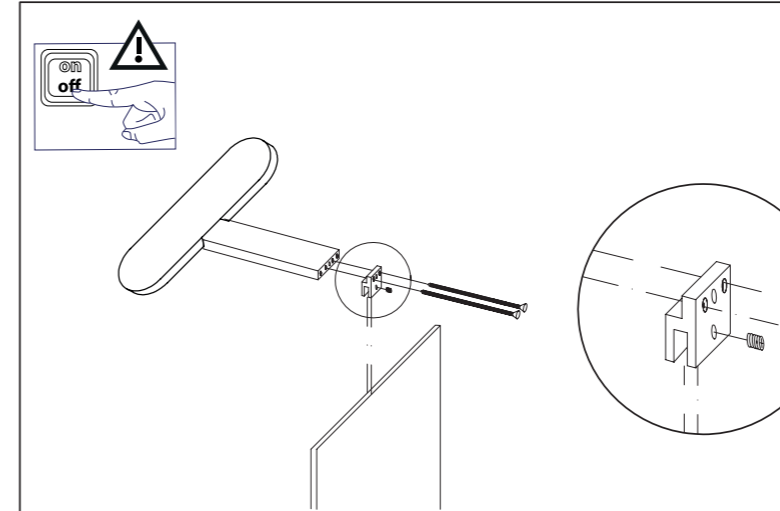

- For your own safety, please keep the following things in mind:
- The electrical installation must be carried out in accordance with the applicable national regulations
- If you are unsure whether you have carried out or are able to carry out the installation correctly, consult a competent and qualified electrician
- Before installation, make sure that the cord and lamp are not damaged
- Always turn off the power during installation, maintenance and repair
- Consider the surface where you place this lamp and where you are going to drill. It must have an even surface and not contain any pipes or leads.
- Always choose screws and plugs that are specially adapted to the material
- Due to the IP44 value, this lamp can be used in zone 2 (see image) of the bathroom; i.e. the lamp is splashproof and can be used, for example, on the ceiling above the mirror of the sink or at a considerable distance from the shower/bath.
- Never use power cables to lift the weight of the products
- Always tighten the screws in the terminal block, especially when connecting the high voltage 230V wiring. It is strongly recommended that you check the screws of the terminal block regularly and, if necessary, tighten them again. Make sure that there are no loose wires coming out of the terminal block
- Mount this lamp when not in the presence of children, and of course not when the bathroom is very humid (e.g. just after showering)
- Class 2: double insulated.
- The fixture is suitable for direct mounting on normally flammable materials.
- Normally flammable materials are defined as flammable from 200° Celsius.