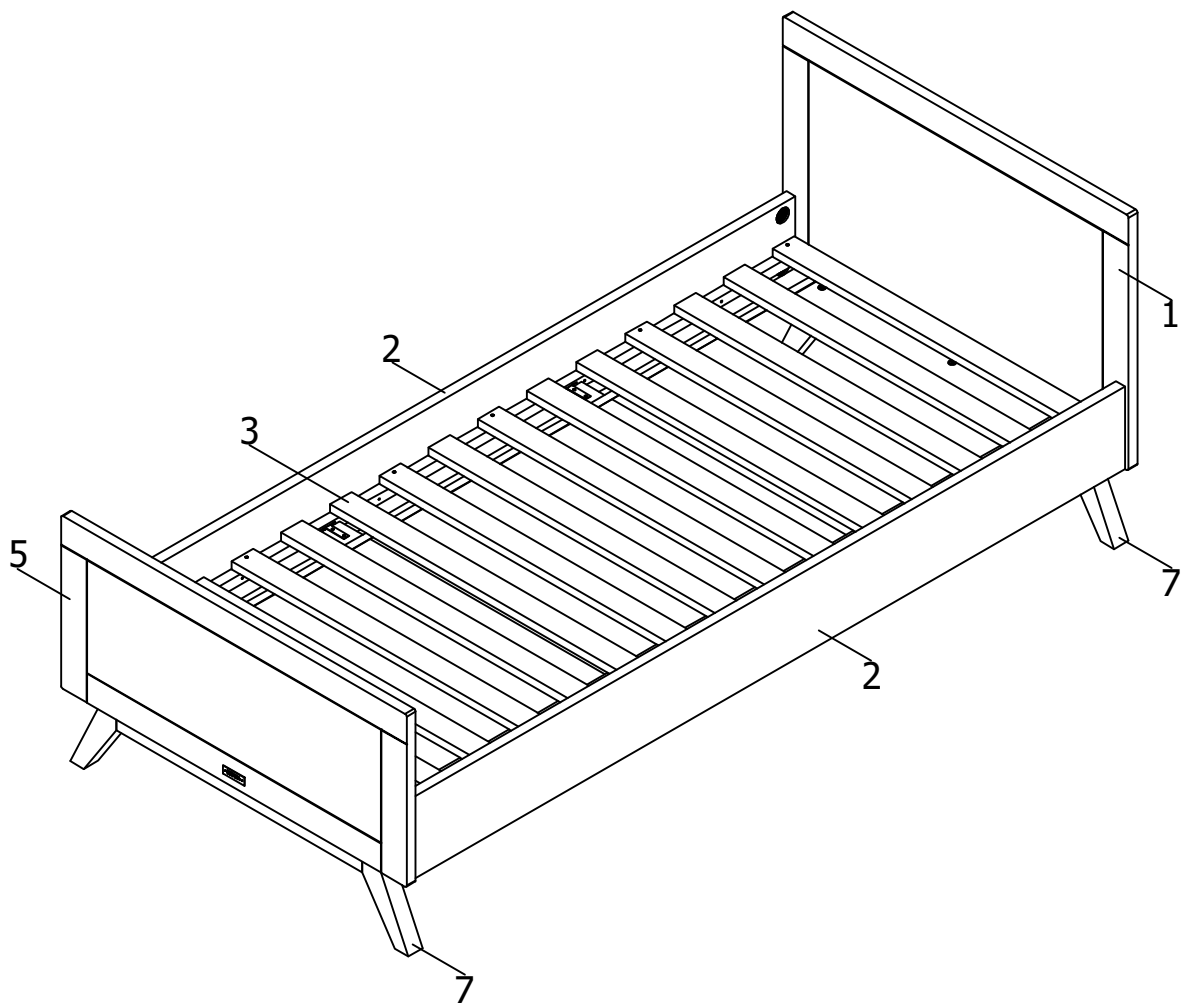

ASSEMBLY INSTRUCTION
MONTAGE HANDLEIDING
MONTAGE ANLEITUNG
NOTICE DE MONTAGE
MANUAL DE MONTAJE

UK
NL
D
F
ESP

MODEL
TYPE
COLOUR
ART.CODE

:FENNA
:BED 90X200
:WHITE/NATURAL
:154188.03.

Distributor:

BOPITA
Energieweg 1
6662 NS Elst
The Netherlands

www.bopita.com

27.06.2019.

A  8X artcode: 444007	B  8X artcode: 444006	C  M6X40 6X artcode: 441046	D  3,5X25 8X artcode: 431008	E  4X artcode: 446007	F  Ø8x40 16X artcode:
G  3,5X16 8X artcode: 431006	H  4X artcode: 446007	I  3,5X35 12X artcode: 431023	J  SW4 1X artcode: 445001	K  SW6 1X artcode: 445003	L  Ø10x40 4X artcode: