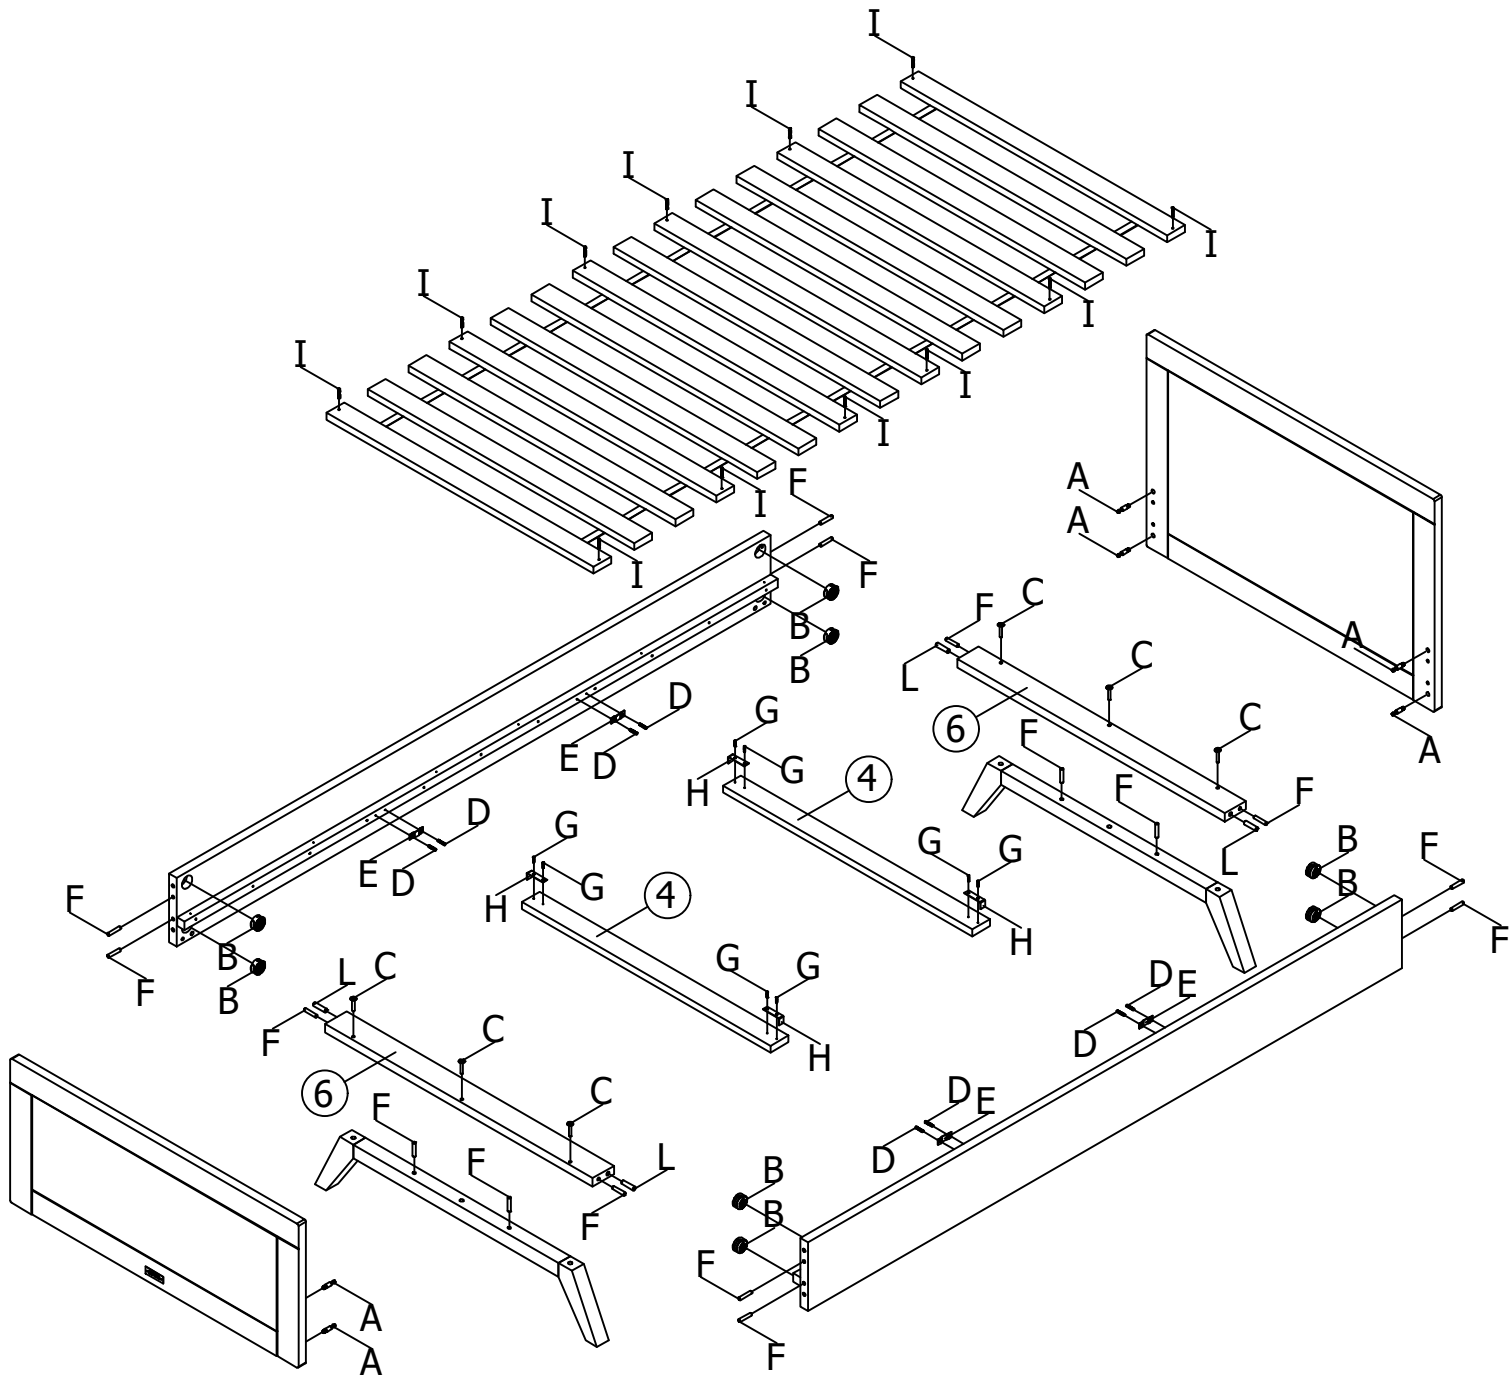

ASSEMBLY INSTRUCTION
MONTAGE HANDLEIDING
MONTAGE ANLEITUNG
NOTICE DE MONTAGE
MANUAL DE MONTAJE

UK
NL
D
F
ESP

MODEL
TYPE
COLOUR
ART.CODE

:FENNA
:BED 90X200
:WHITE/NATURAL
:154188.03.

Distributor:

BOPITA
Energieweg 1
6662 NS Elst
The Netherlands

www.bopita.com

27.06.2019.

A  8X artcode: 444007	B  8X artcode: 444006	C  M6X40 6X artcode: 441046	D  3,5X25 8X artcode: 431008	E  4X artcode: 446007	F  Ø8x40 16X artcode:
G  3,5X16 8X artcode: 431006	H  4X artcode: 446007	I  3,5X35 12X artcode: 431023	J  SW4 1X artcode: 445001	K  SW6 1X artcode: 445003	L  Ø10x40 4X artcode:

1

2

3

10

11

12

13

14