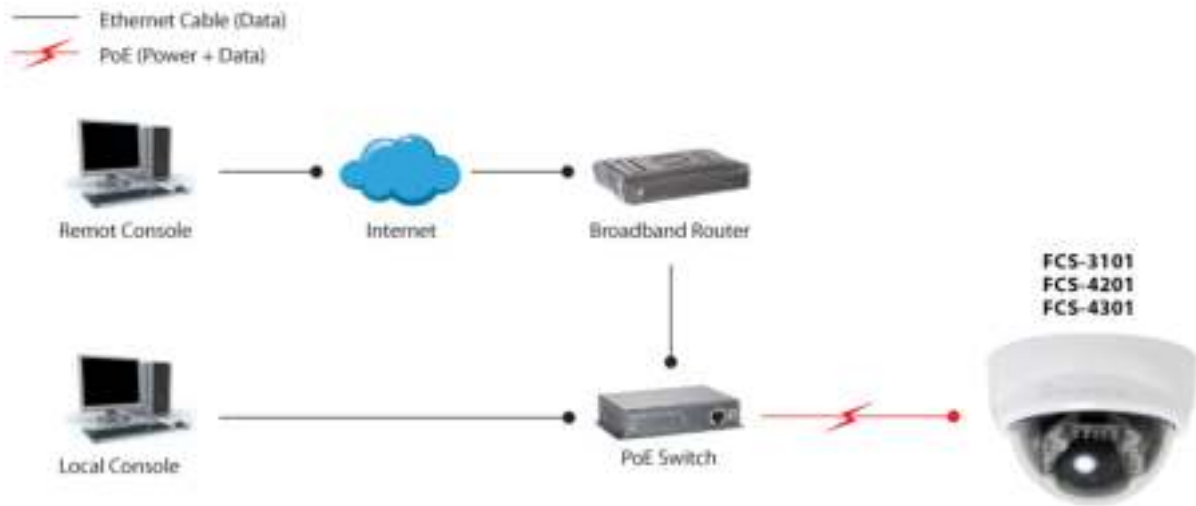

Deployment:

Desktop/Ceiling Mount

Operation Systems:

Microsoft Windows 8/7/Vista/XP

Viewing Systems:

Browser: Internet Explorer 6.x or above, Firefox, Chrome, Safari

Cell phone: 3GPP player

Real Player: 10.5 or above

Quick Time 6.5 or above

Diagramme

Order Information

FCS-4301

Package Contents

FCS-4301

Power Adapter

RJ-45 Female/Female Coupler

kit de montage

Quick Installation Guide

Resource CD (User Manual, Utility, 64-CH Monitoring Software)

No liability or responsibility for any errors or omissions in the content.
Specifications are subject to change without notice.
All mentioned brand names are registered trademarks and property of their owners.
Copyright © Digital Data Communications GmbH, Germany. All Rights Reserved.