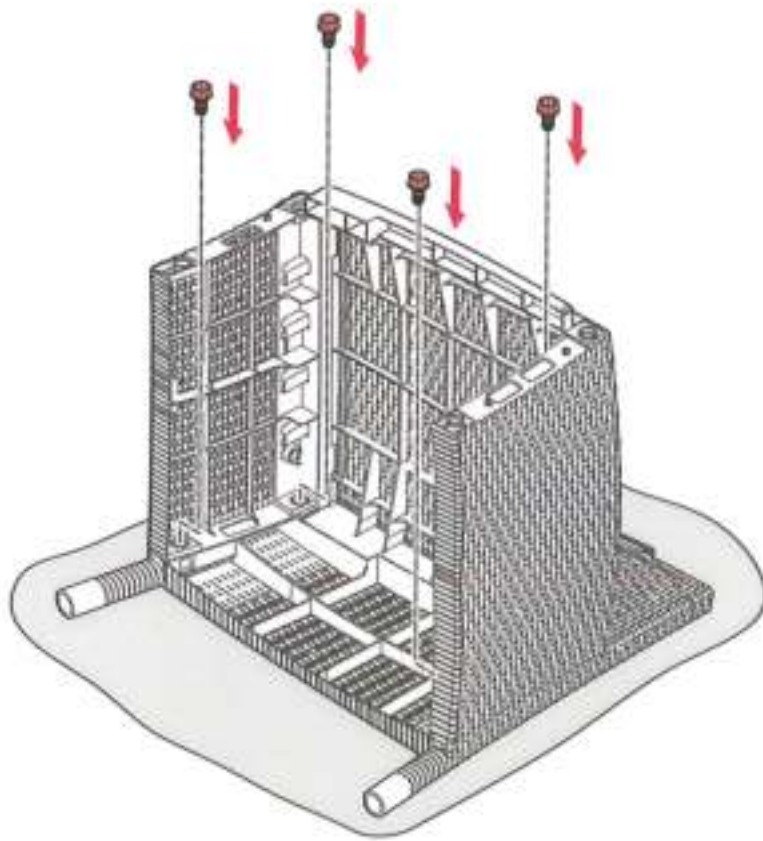

# RECLINING CHAIR

## WICKER

\*RECLINING CHAIR\* V1.1 / 571950 / 442154

**ALLIBERT** 

Ericssonstraat 171 5121 MK Rijen | The Netherlands | [WWW.ALLIBERT-OUTDOOR.COM](http://WWW.ALLIBERT-OUTDOOR.COM)

NEN 581		
✓	✓	✗

7

2

3