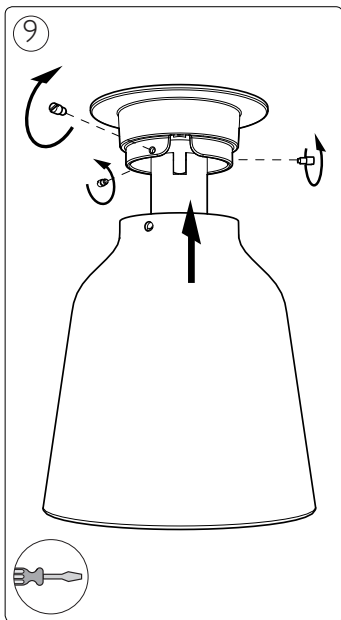

Incl.

Ø 6mm

Philips Lighting Contact Centre
Int. Business Reply Service
I.B.R.S. / C.C.R.I. Numéro 10461
5600 VB Eindhoven
Pays-Bas / The Netherlands

www.philips.com/homelighting
☎ +800 7445 4775

4404.018.28331
Last update: 05/01/12