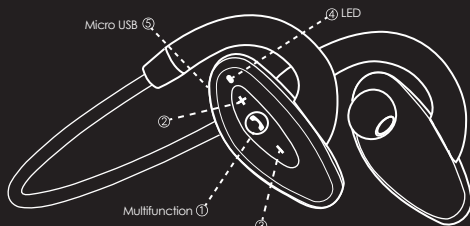

Introduction:

Before using your sportpods for the first time, please take a few moments to read through the user manual.