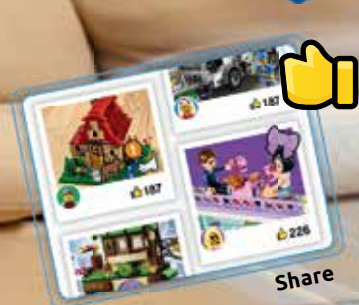

All your LEGO® fun in one app

Minifigure yourself

Share

Create

LEGO, the LEGO logo, the Minifigure, the Brick and Knob configurations and the LIFE logo are trademarks of the LEGO Group. ©2017 The LEGO Group.

Check availability of LEGO LIFE in your country now on LEGO.com/life
Ask parents' permission first.

Consulta si LEGO LIFE está disponible en tu país en LEGO.com/life
Pide antes permiso a tus padres.

Auf LEGO.com/life erfährst du jetzt, ob LEGO LIFE in deinem Land verfügbar ist
Bitte frage erst deine Eltern um Erlaubnis.

Verifica agora a disponibilidade de LEGO LIFE no teu país em LEGO.com/life
Pede primeiro permissão aos teus pais.

Vérifie la disponibilité de LEGO LIFE dans ton pays sur LEGO.com/life
Demande d'abord l'autorisation d'un parent.

Ellenőrizd a LEGO LIFE elérhetőségét a lakóhelyeden, most a LEGO.com/life honlapon!
Először kérj engedélyt a szüleidtől!

访问 LEGO.com/life 网站, 查看乐高生活系列是否已在你所在国家上线。先请求家长的许可。

Apple and the Apple logo are trademarks of Apple Inc., registered in the U.S. and other countries.
App Store is a service mark of Apple Inc. Google Play is a trademark of Google Inc.