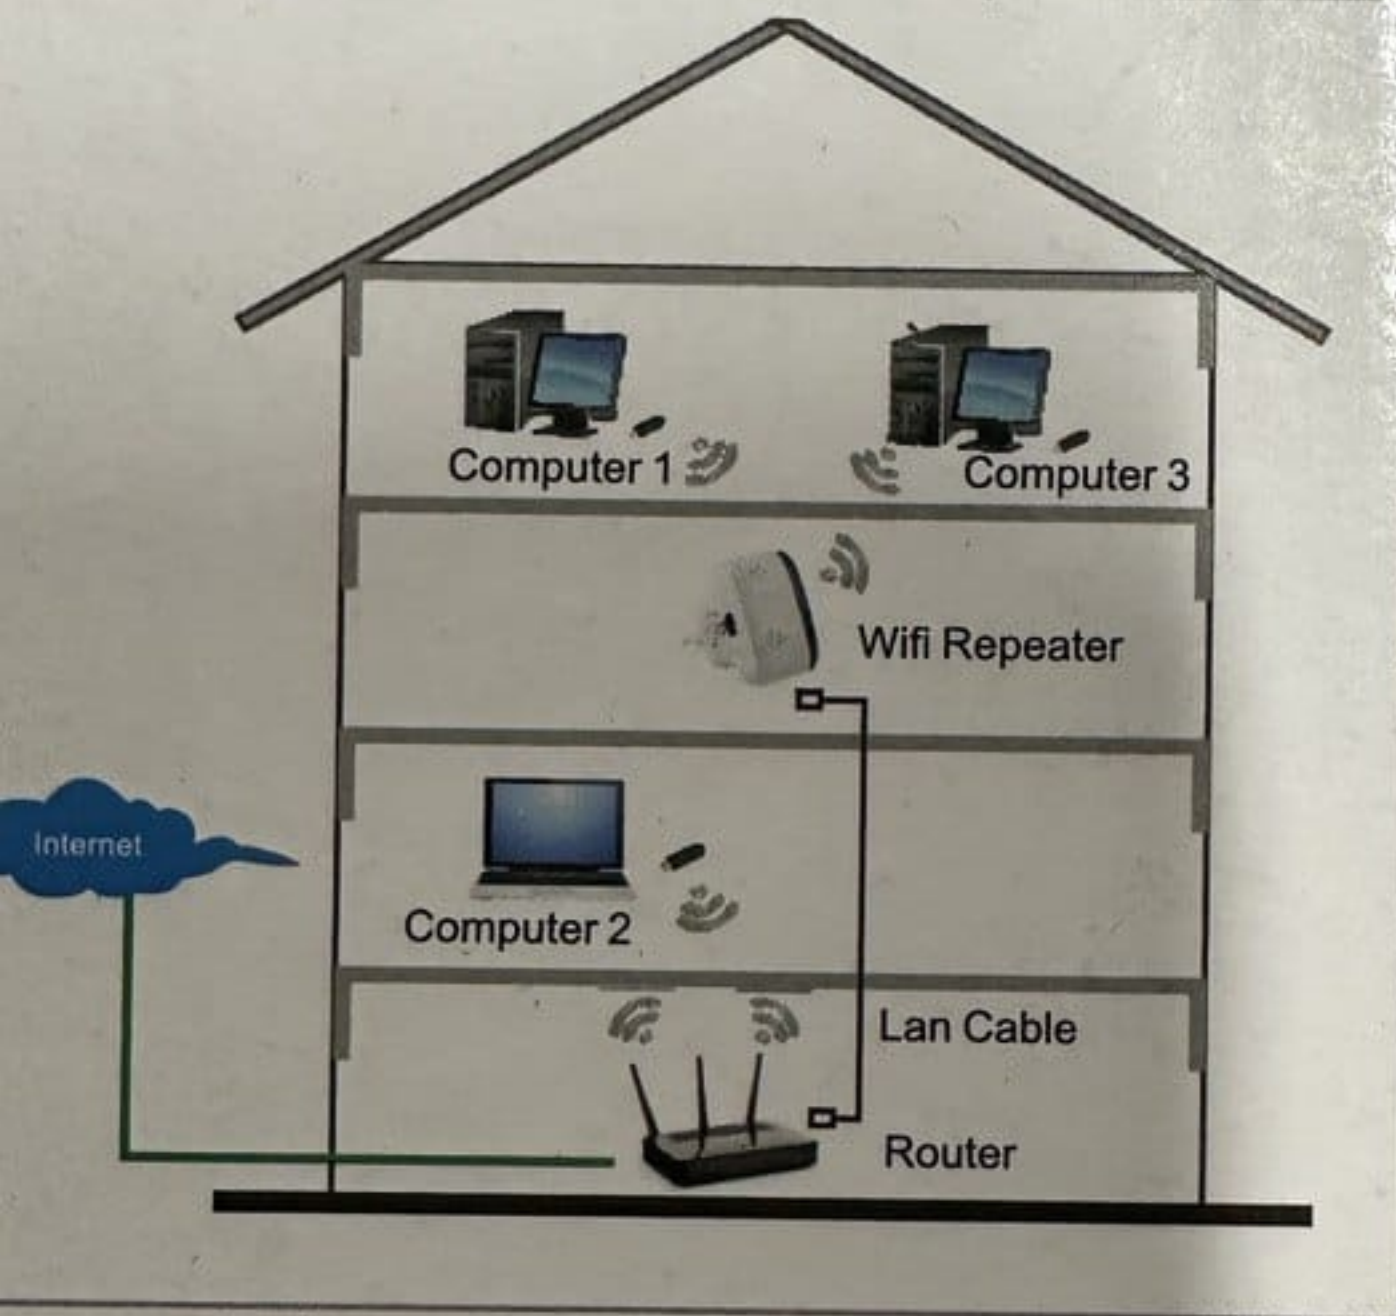

# Repeater network

Standard Wireless AP Mode

CE (I) FCC RoHS COMPLIANT

MADE IN CHINA

All other trademarks and brands are property of their respective Companies