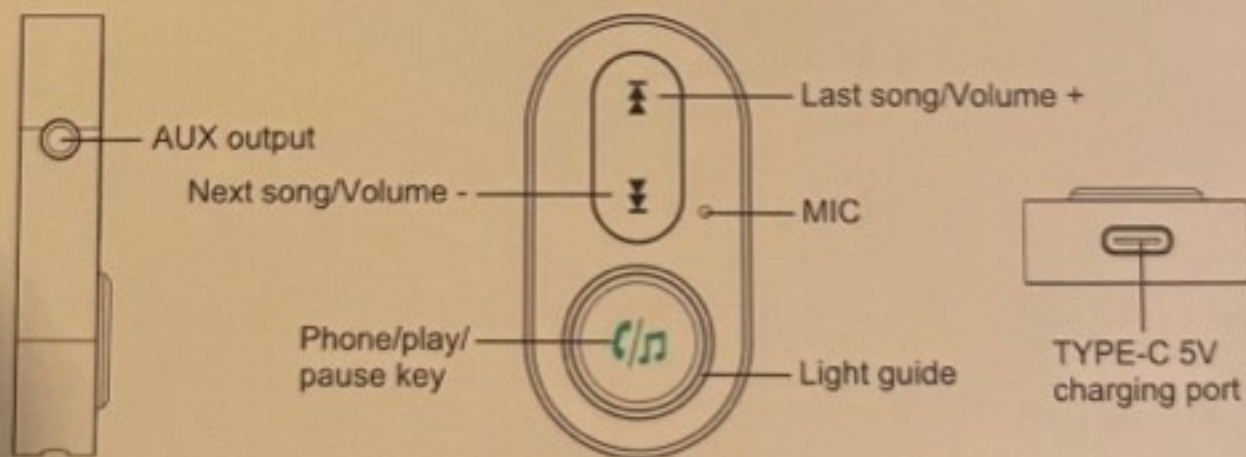

Smart BT receiver

Features:

- Version: V5.1
- Automatically connect the paired BT device after power on
- Five minutes no device connection, automatic shutdown
- Built-in 240MA rechargeable battery, environmental protection and energy saving
- Play time: about 9 hours after full charge
- Support BT DSP technology of stereo music
- Aux output
- Voice broadcast caller number
- Private answer
- BT playback distance within 10 meters of barrier-free