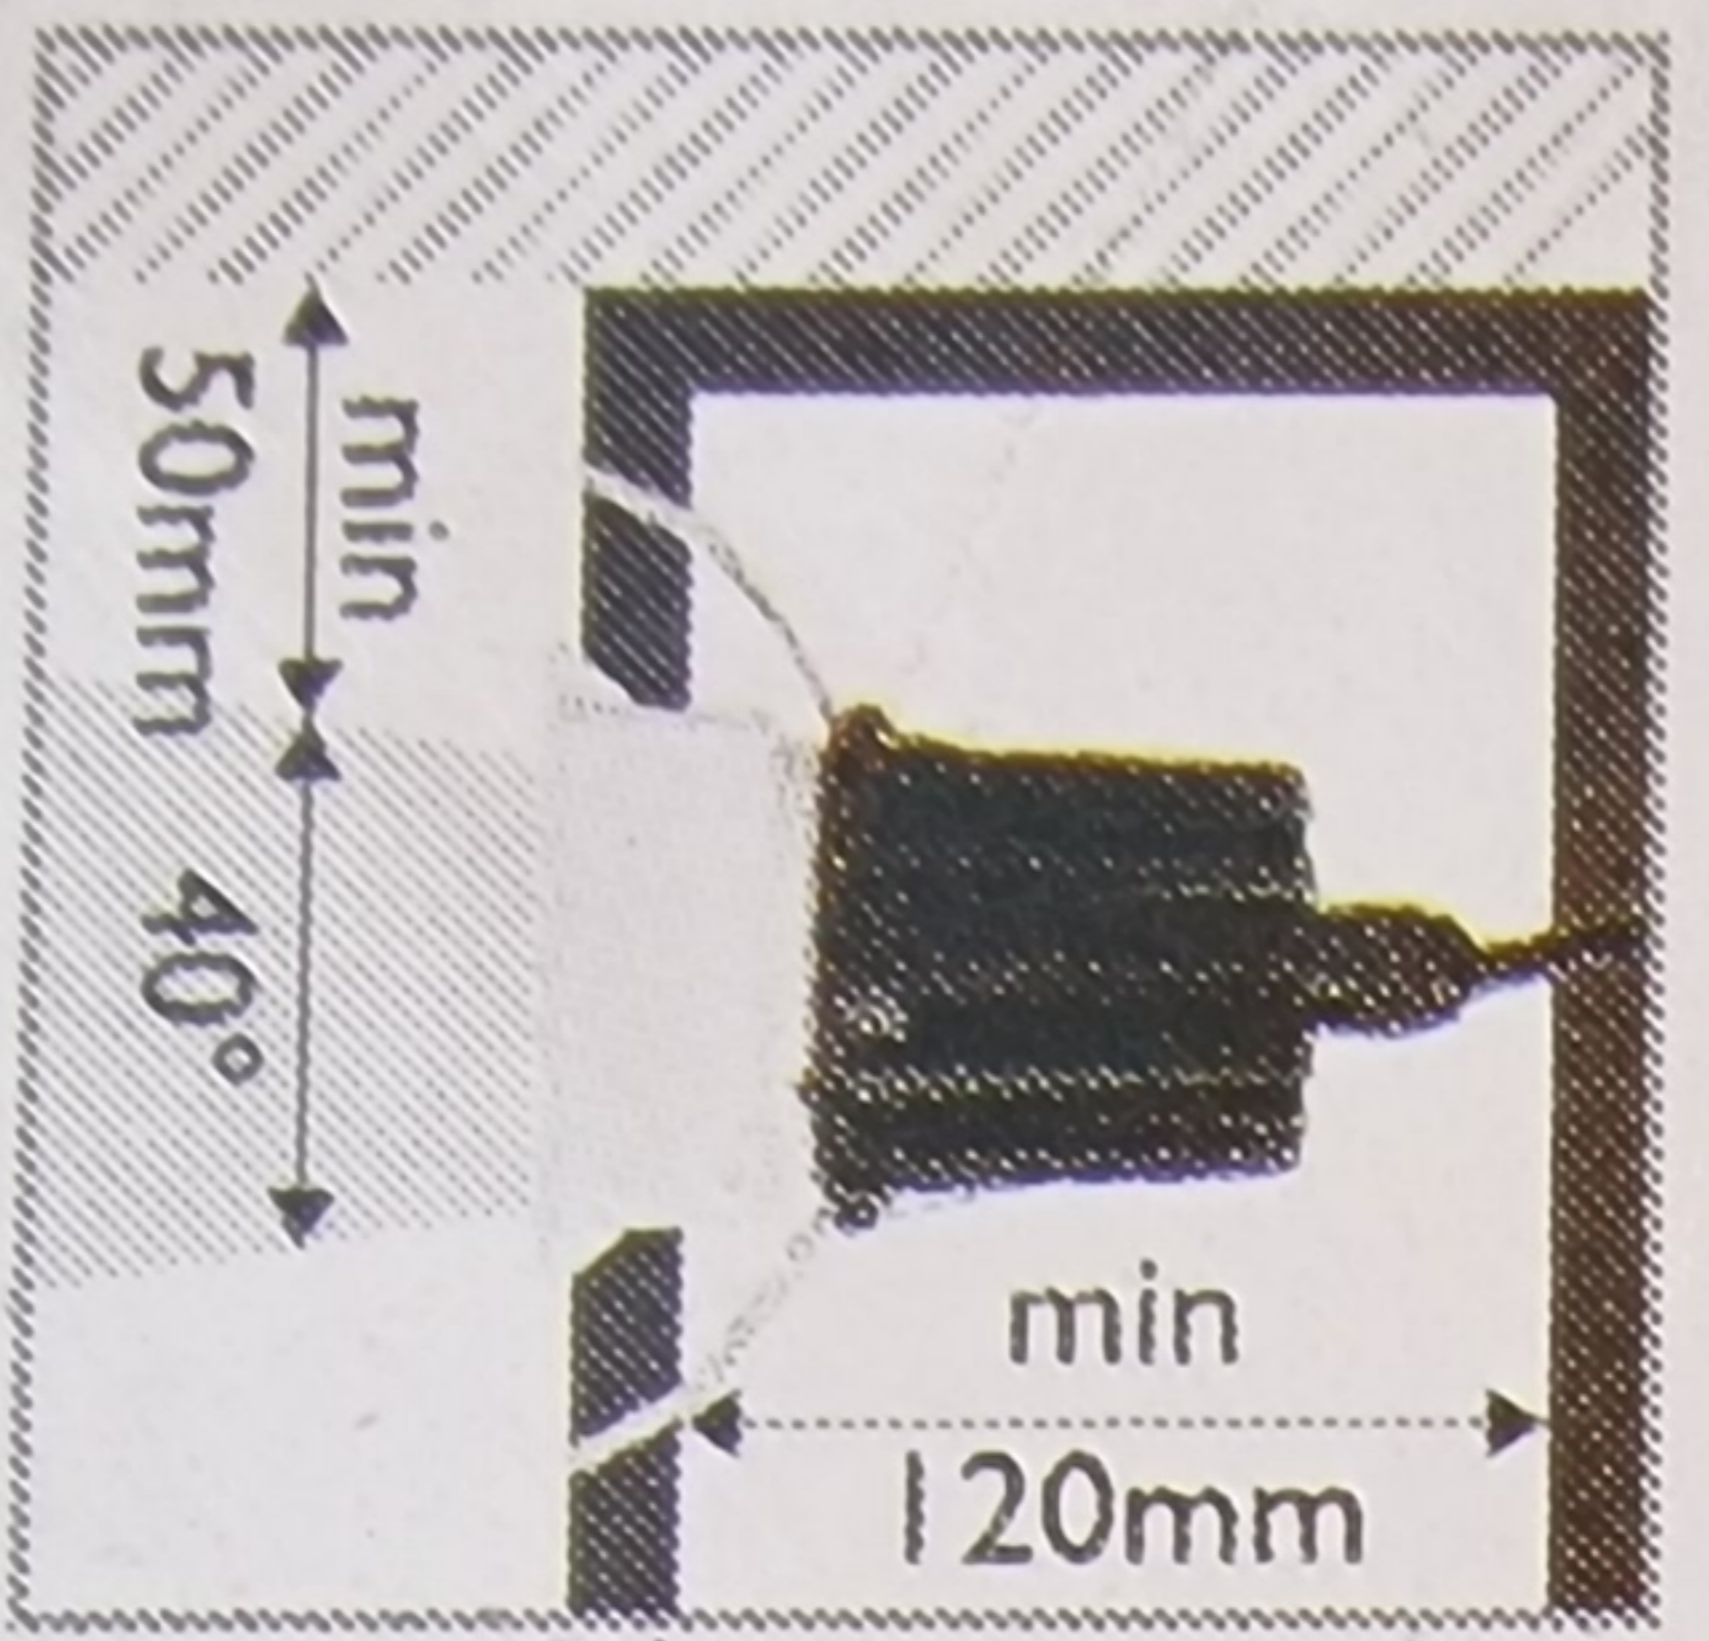

InStyle

Philips Lighting
I.B.R.S. / C.C.R.I. Numéro 10461
5600 VB Eindhoven, The Netherlands
☎ 00800-74454775
Philips Lighting Poland S.A., ul.Kossaka 150, Piła.
Изготовитель: Philips Lighting B.V.
5600 JM Эйнховен, 80020 Нидерланды
Філіпс Лайтінг, Ай.Бі.Ар.Ес./Сі.Сі.Ар.Ай. 10461,
5600 ВБ Ейнховен, Нідерланди

Designed in Europe / Made in China
Разработано в Европейском Союзе /
Сделано в Китае
Розроблено в Європейському Союзі /
Зроблено в Китаї