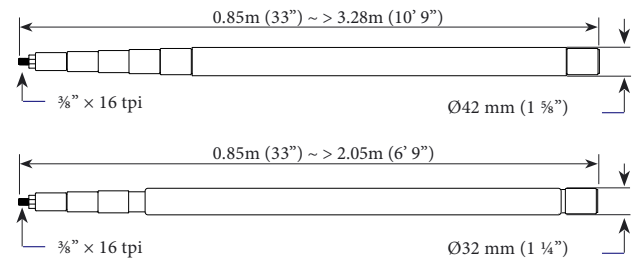

Coming soon...

• NT3

Studio & location Multi Powered
3/4" Condenser Microphone.

• NT4

True X/Y Stereo Studio and location Multi-powered
3/4" Condenser Microphone.

Dimensions

• NT5-S

1/2" Cardioid Condenser Microphone.