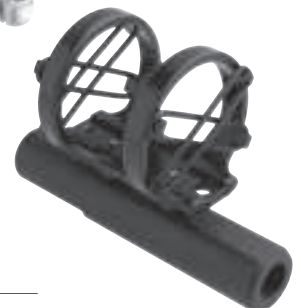

The **RØDE** BoomPole is designed to complement the extensive range of **RØDE** Video, Broadcast and Electronic News Gathering (ENG) microphones and accessories.

Made from lightweight high-strength black anodized Aluminium, the BoomPole's telescopic sections allow infinite adjustment from 0.84m (33") to 3.28m (10' 9 1/8") on the standard BoomPole or 0.84m (33") to 2.05m (81") on the Mini BoomPole. The quick release friction rings enable fast and secure adjustment of the individual tubes for precise positioning and application flexibility.

To enhance user grip and aid mobility the bottom section of the BoomPole is covered with an expanded foam rubber tube that can be easily removed or replaced. The BoomPole comes supplied with an industry standard 3/8" x 16 tpi threaded insert allowing a wide selection of accessories to be securely attached. When used in conjunction with the **RØDE** 5/8" to 3/8" thread adaptor the full range of **RØDE** accessories can be interchanged at will.

Designed in Australia, the BoomPole is the perfect addition to complement the flexibility and utility of **RØDE**'s extensive range of Video and Broadcast microphones.

Features

- Telescopic construction, reduces to 0.84 meters in length for storage and transport.
- Quickly extends to: Standard >3.2 metres (10' 9 1/8")
Mini > 2.05 metres (6' 9")
- Lightweight and ergonomically balanced for easy handling during mobile recording.
- Suites all standard 3/8" mic clips.
- Robust design suitable for rough use.

• SM3

Suspension Shock Mount
- (Cold Shoe Adaptor)

• SM4

Suspension Shock Mount
- (Stand Adaptor)

• SM5 *

Suspension Shock Mount
- (Clamp Adaptor)
*Not BoomPole compatible

Contact Details

International: