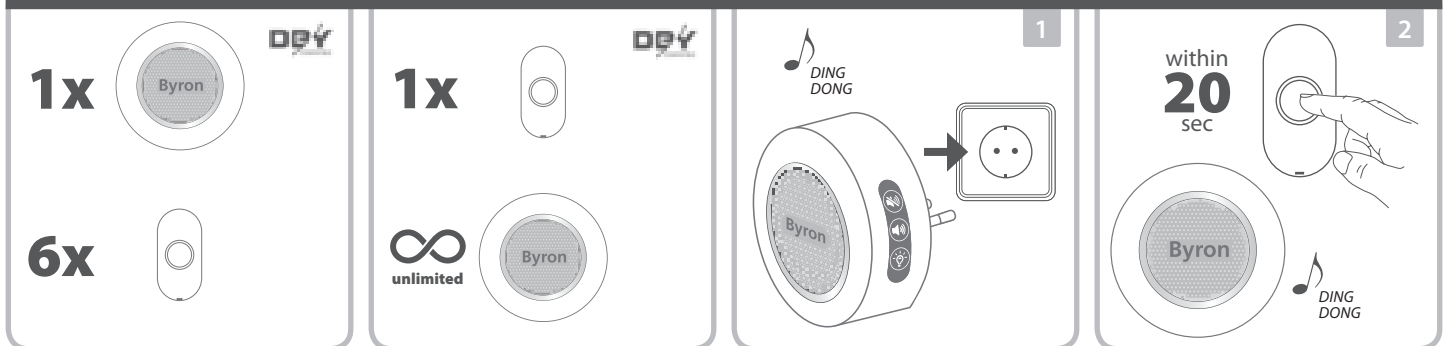

PAIRING MULTIPLE CHIMES | KOPPELN MEHRERER KLINGELN | JUMELAGE DE PLUSIEURS CARILLONS | MEERDERE DEURBELLEN KOPPELEN | ACCOPPIAMENTO MULTIPLO | EMPAREJANDO MÚLTIPLES TIMBRES