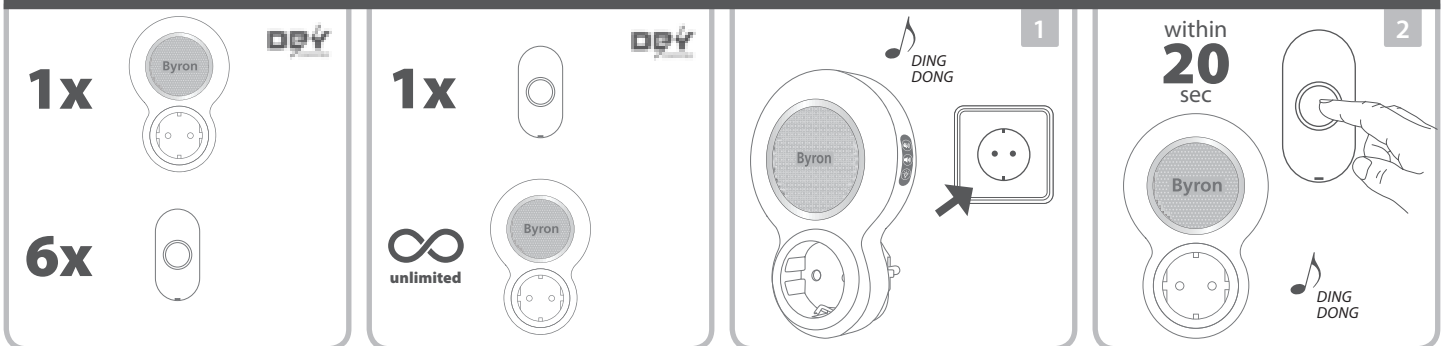

PAIRING MULTIPLE CHIMES | KOPPELN MEHRERER KLINGELN | JUMELAGE DE PLUSIEURS CARILLONS | MEERDERE DEURBELLEN KOPPELEN | ACCOPPIAMENTO MULTIPLO | EMPAREJANDO MÚLTIPLES TIMBRES