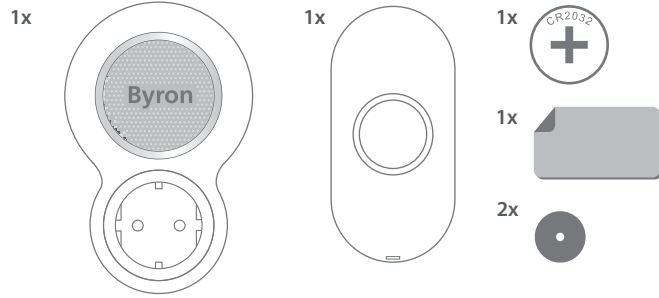

BOX CONTENT | INHALT | CONTENUS | INHOUD DOOS | CONTENUTO | CONTENIDO DE LA CAJA