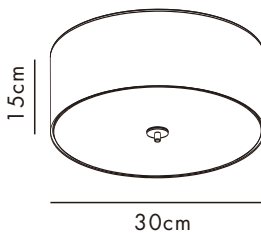

INSTRUCTION MANUAL

Drum CL

Drum CL 35 Square

Ceiling plate: 2xE27

Overall size:

Drum CL 30

Ceiling plate: 2xE27

Overall size:

Drum CL 50

Ceiling plate: 4xE27

Overall size:

Drum CL 70

Ceiling plate: 6xE27

Overall size: