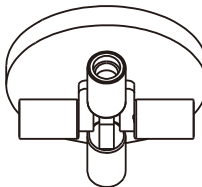

INSTRUCTION MANUAL

Drum CL

Drum CL 35 Square

Ceiling plate: 2xE27

Overall size:

Drum CL 30

Ceiling plate: 2xE27

Overall size:

Drum CL 50

Ceiling plate: 4xE27

Overall size:

Drum CL 70

Ceiling plate: 6xE27

Overall size: