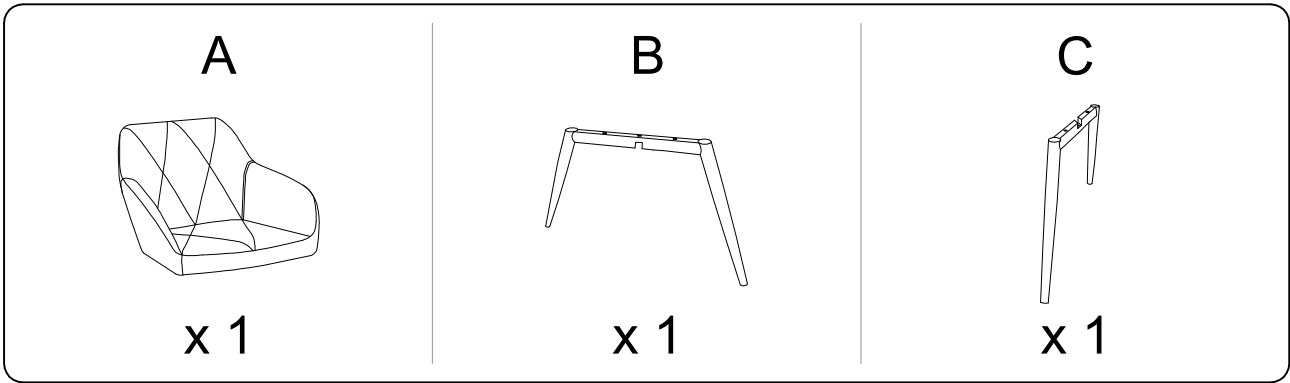

Assembly instructions for the chair, including icons for materials, tools, and safety warnings.

The instructions are organized into two rows, each with a warning triangle icon:

- Top Row:** Shows an L-shaped metal bracket in a circle, a power drill with a slash through it, and a warning triangle. To the right is a clock icon and the text "20'".
- Bottom Row:** Shows a rectangular block on a textured surface in a circle, a block with a slash through it, and a warning triangle. To the right is a person icon and the text "1".