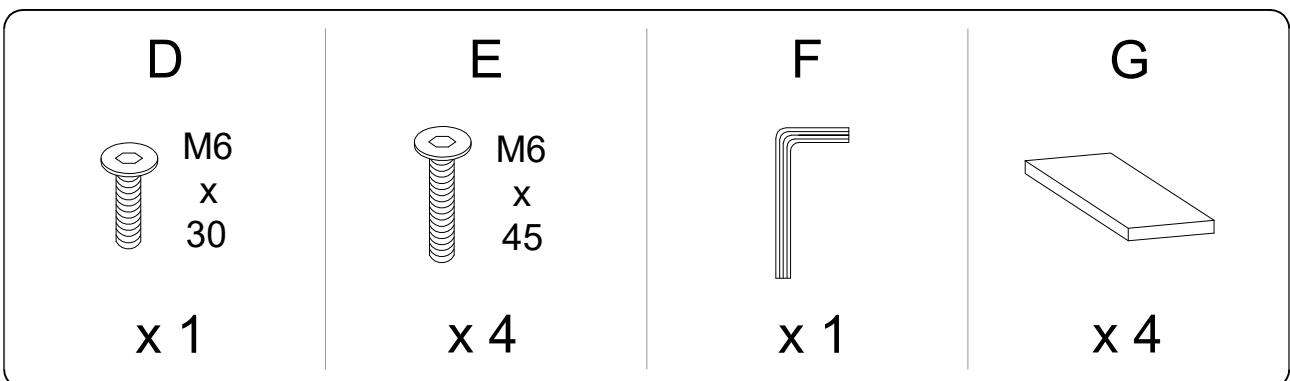

Assembly instructions for the chair, including icons for materials, tools, and safety warnings.

The instructions are organized into two rows, each with a warning triangle icon:

- Top Row:** Shows an L-shaped metal bracket in a circle, a power drill with a slash through it, and a warning triangle. To the right is a clock icon and the text "20'".
- Bottom Row:** Shows a rectangular block on a textured surface in a circle, a block with a slash through it, and a warning triangle. To the right is a person icon and the text "1".