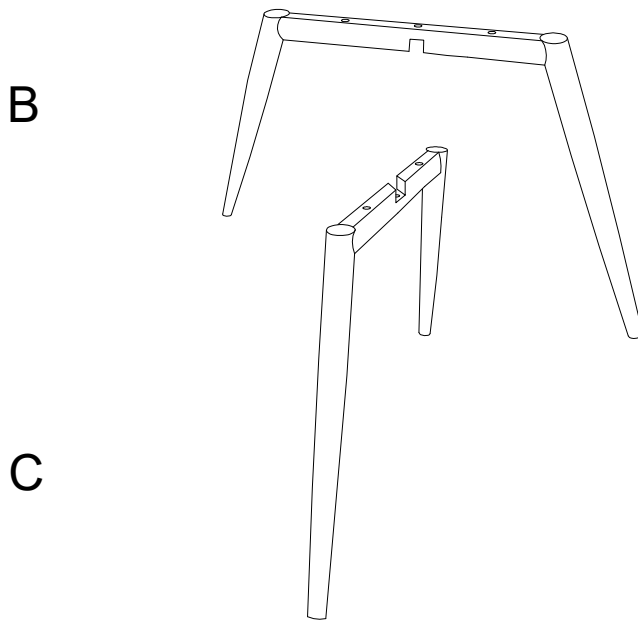

Assembly instructions for the chair, including icons for materials, tools, and safety warnings.

The instructions are organized into two rows, each with a warning triangle icon:

- Top Row:** Shows an L-shaped metal bracket in a circle, a power drill with a slash through it, and a warning triangle. To the right is a clock icon and the text "20'".
- Bottom Row:** Shows a rectangular block on a textured surface in a circle, a block with a slash through it, and a warning triangle. To the right is a person icon and the text "1".

1

2

3

4