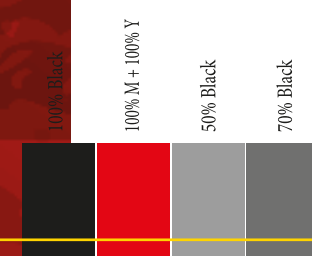

CALIBER

CALIBER

Rear view Camera

- Nightvision
- IP65 Rated weather proof camera

With Wireless transmission

- 6 UV lights

CAM 701

WIRELESS DIGITAL REAR VIEW CAMERA SYSTEM WITH 7" TFT MONITOR

CALIBER

CALIBER

WIRELESS DIGITAL REAR VIEW CAMERA SYSTEM WITH 7" TFT MONITOR

SPECIFICATIONS

1. Monitor:
2. 7" TFT color display
   - with split screen option (when two cameras are connected)
   - resolution 800(W) x 480(H)
   - 12-24V input voltage (cigarette lighter plug)
   - digital wireless receiver (2.4Ghz)
   - system expandable up to 2 cameras (second camera sold separately)
   - with dashboard stand, including fully adjustable arm and monitor quick release
   - with mounting straps, for e.g. placement on the inside of the sun visor

Camera:

- 12-24V input voltage
- digital wireless transmitting (2.4Ghz - up to 50m range in open area)
- water and weather resistant (IP65)
- autofocus and white balance
- 6 UV LEDs

No wires needed between camera and monitor, the camera transmits the video signal to the monitor.

Sold separately:
CAM 701E
Extra camera for CAM701 system.

How it works:

Camera is suitable for outdoor use.

CAM 701

WWW.CALIBEREUROPE.COM
CALIBER EUROPE BV • Kortakker 10 • 4264 AE Veen • The Netherlands