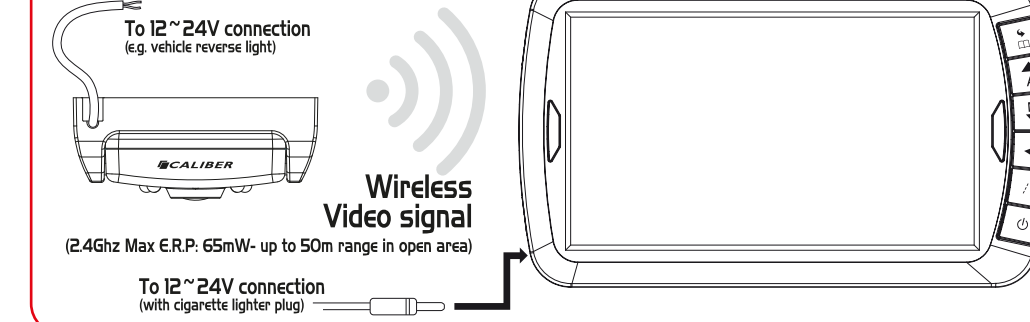

How it works:

Camera is suitable for outdoor use.

CAM 701

WWW.CALIBEREUROPE.COM
CALIBER EUROPE BV • Kortakker 10 • 4264 AE Veen • The Netherlands