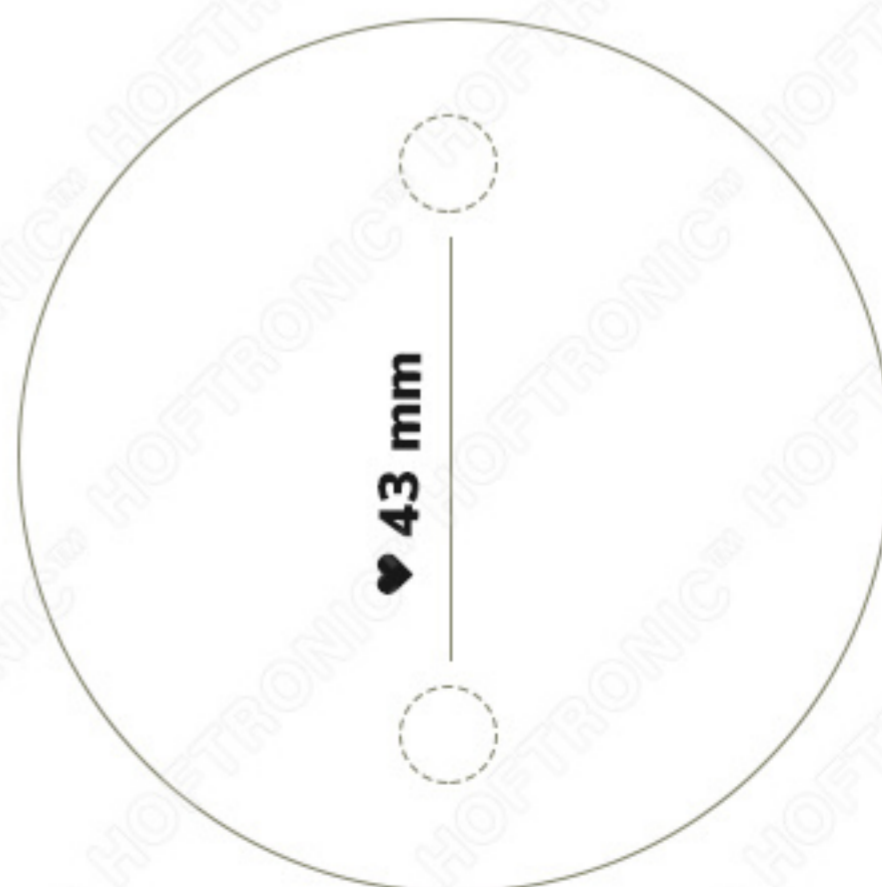

**22 mm**

**HOFTRONIC™**  
LED Wall Light Mason SS  
SKU:4402211  
POWER:GU10 MAX35W  
AC100-240V,50/60Hz  
CE  Made in PRC

**Cable inlet  
Max: 15 mm**

**diameter  
(Ø): 8 mm**

**♥ 43 mm**