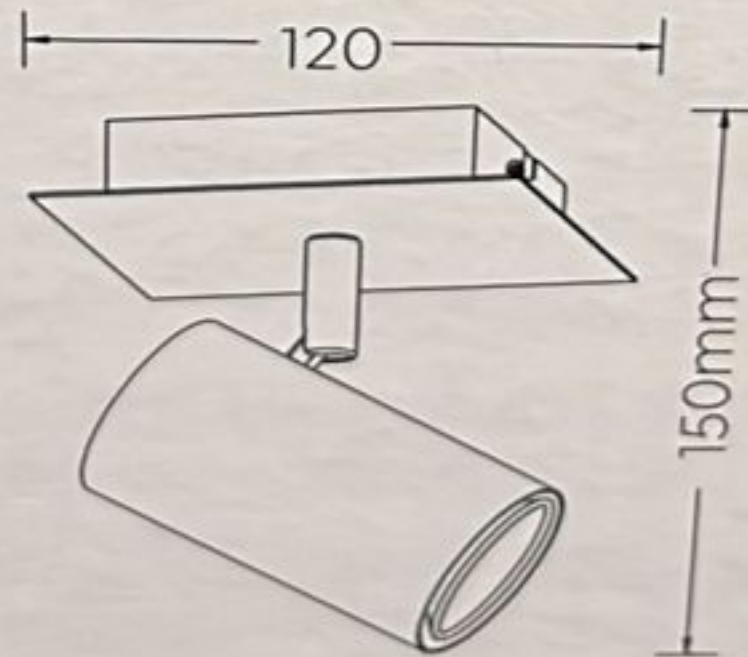

MARLEY

TRIO
LIGHTING FOR YOU

802400132

MARLEY

230V~50Hz
excl. 1x GU10 - max. 25W

 class I

trio-lighting.com/
802400132

www.trio-lighting.com