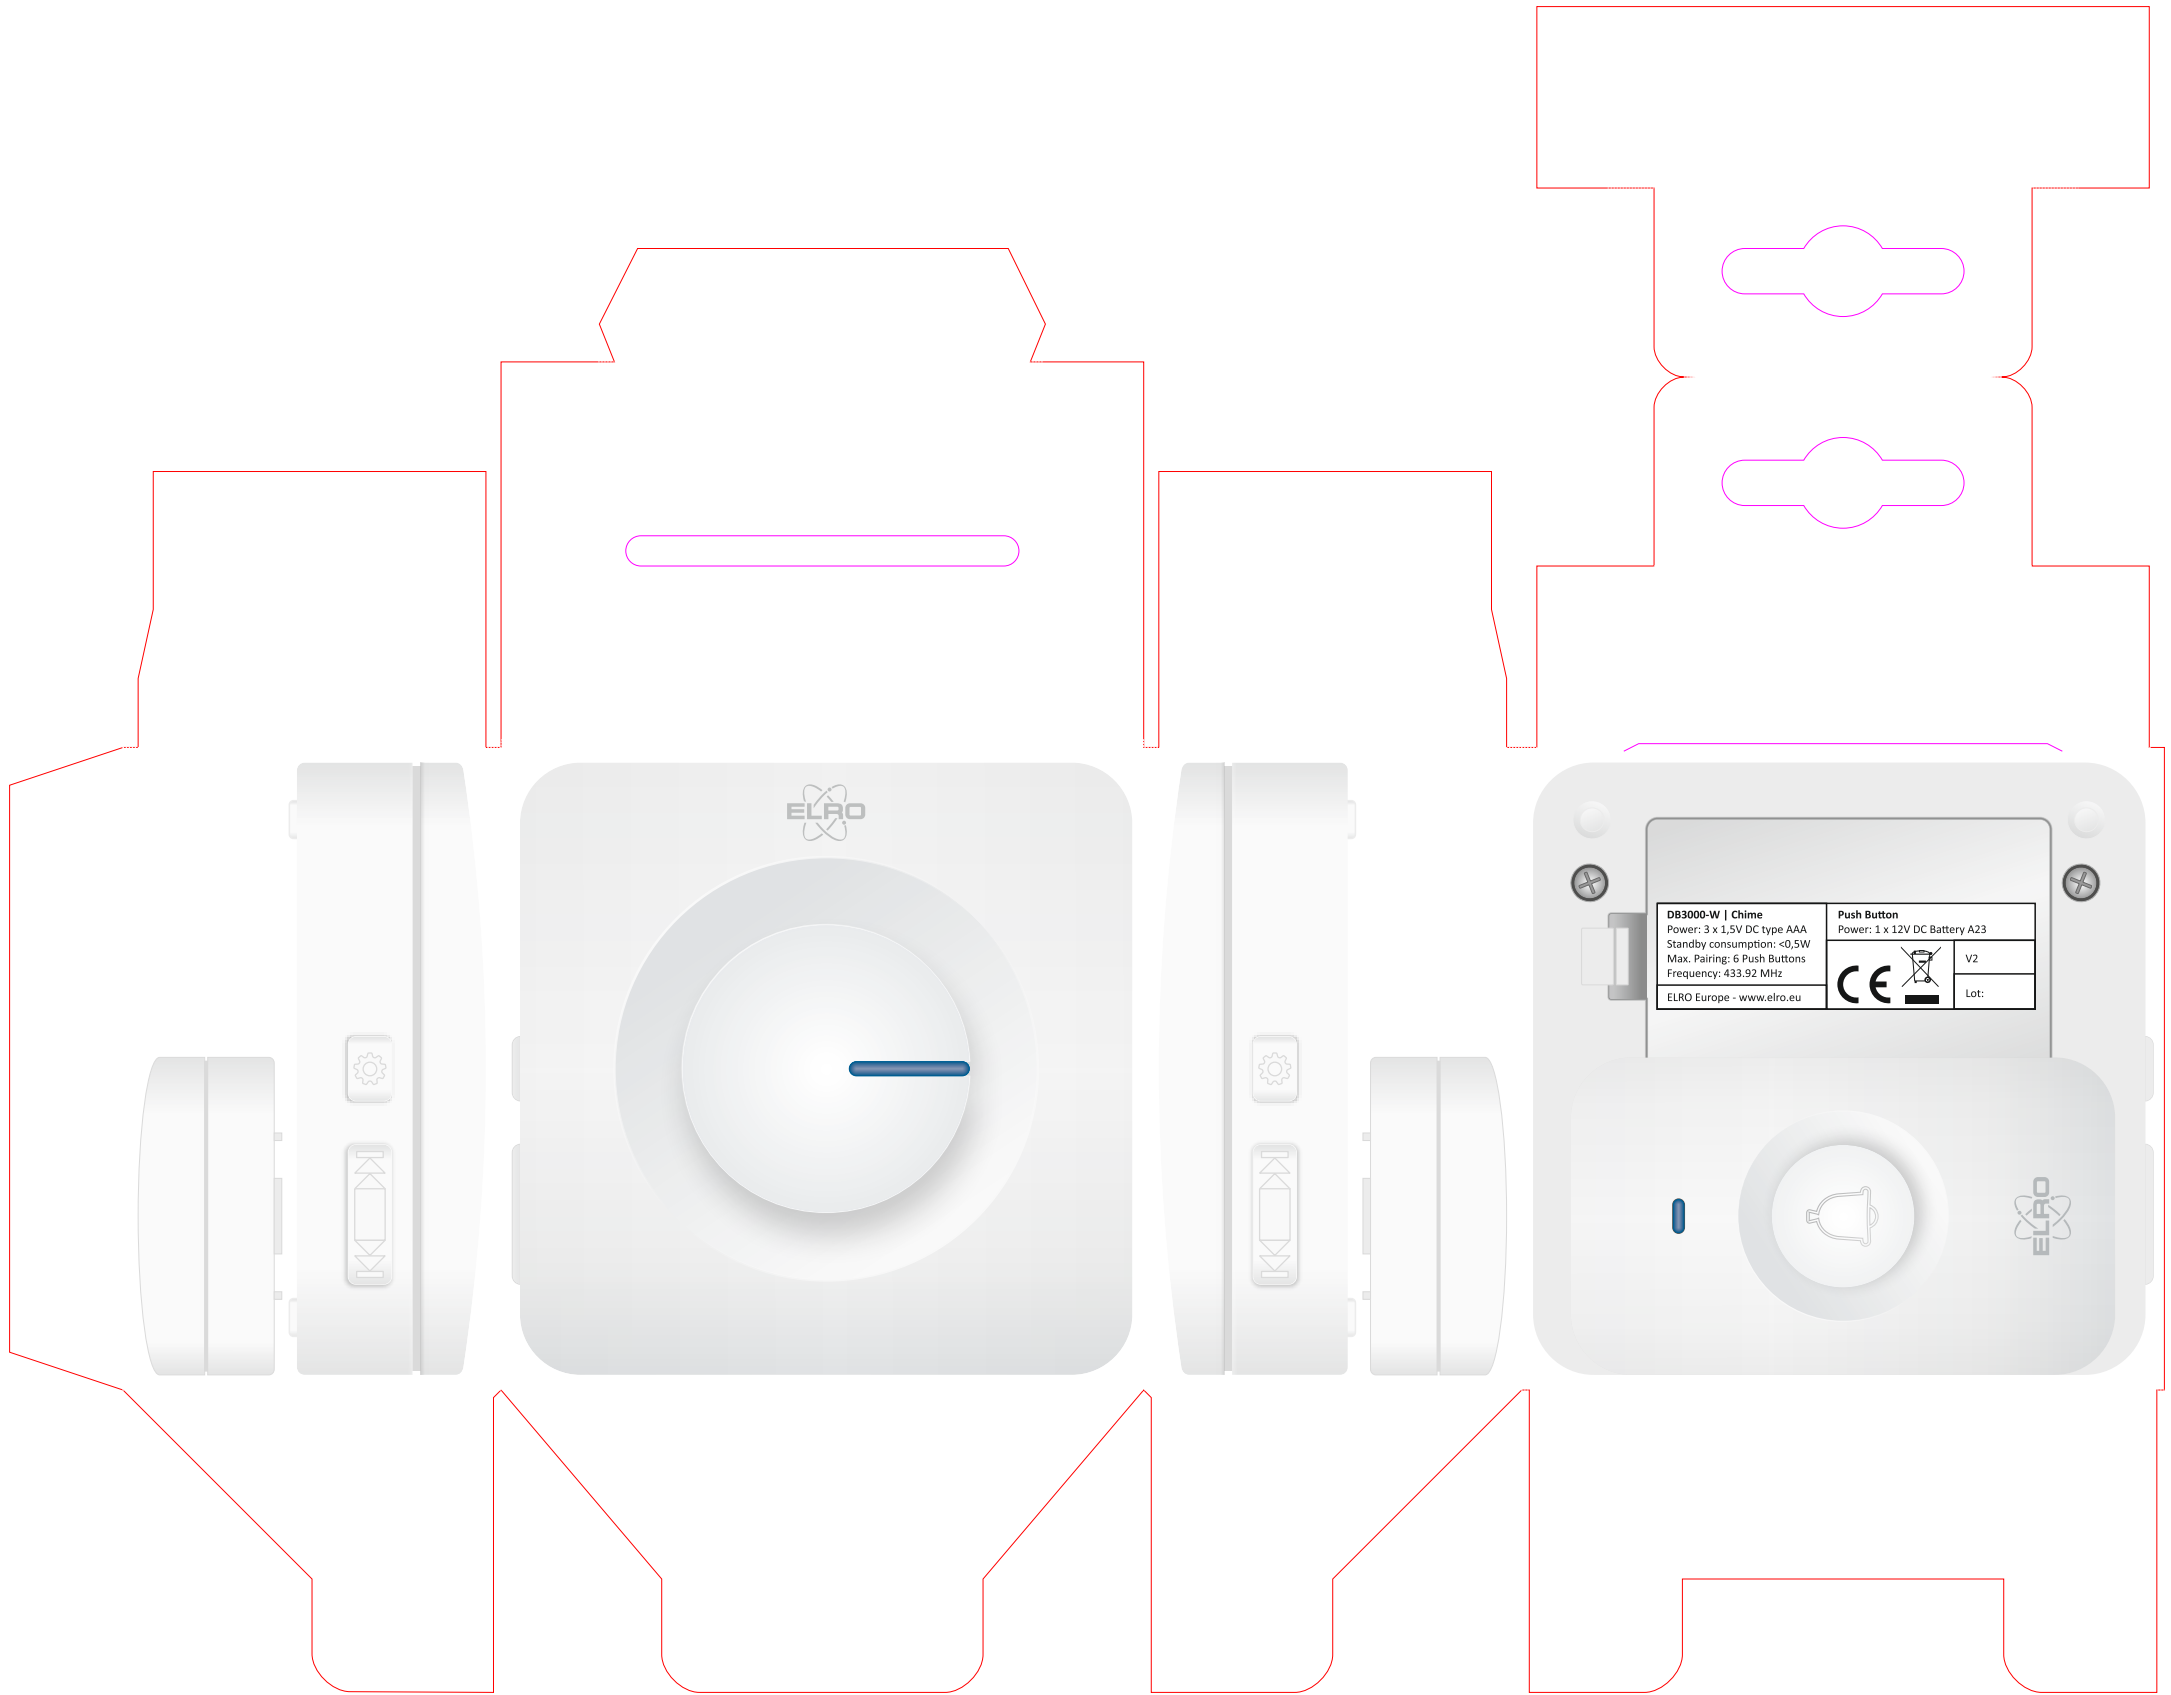

Batteries included

Optical signalling

64 chimes

433MHz

**Measurements**

ELRO

<b>DB3000-W   Chime</b> Power: 3 x 1.5V DC type AAA Standby consumption: <0.5W Max. Pairing: 6 Push Buttons Frequency: 433.92 MHz ELRO Europe - www.elro.eu	<b>Push Button</b> Power: 1 x 12V DC Battery A23	V2
Lot:		