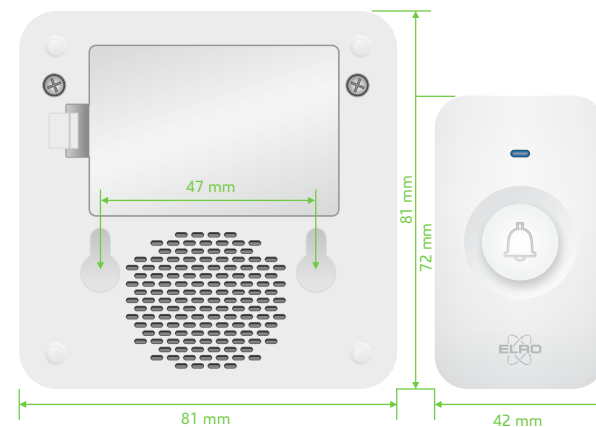

Batteries included

Optical signalling

64 chimes

433MHz

**Measurements**

ELRO

<b>DB3000-W   Chime</b> Power: 3 x 1.5V DC type AAA Standby consumption: <0.5W Max. Pairing: 6 Push Buttons Frequency: 433.92 MHz ELRO Europe - www.elro.eu	<b>Push Button</b> Power: 1 x 12V DC Battery A23	V2
Lot:		