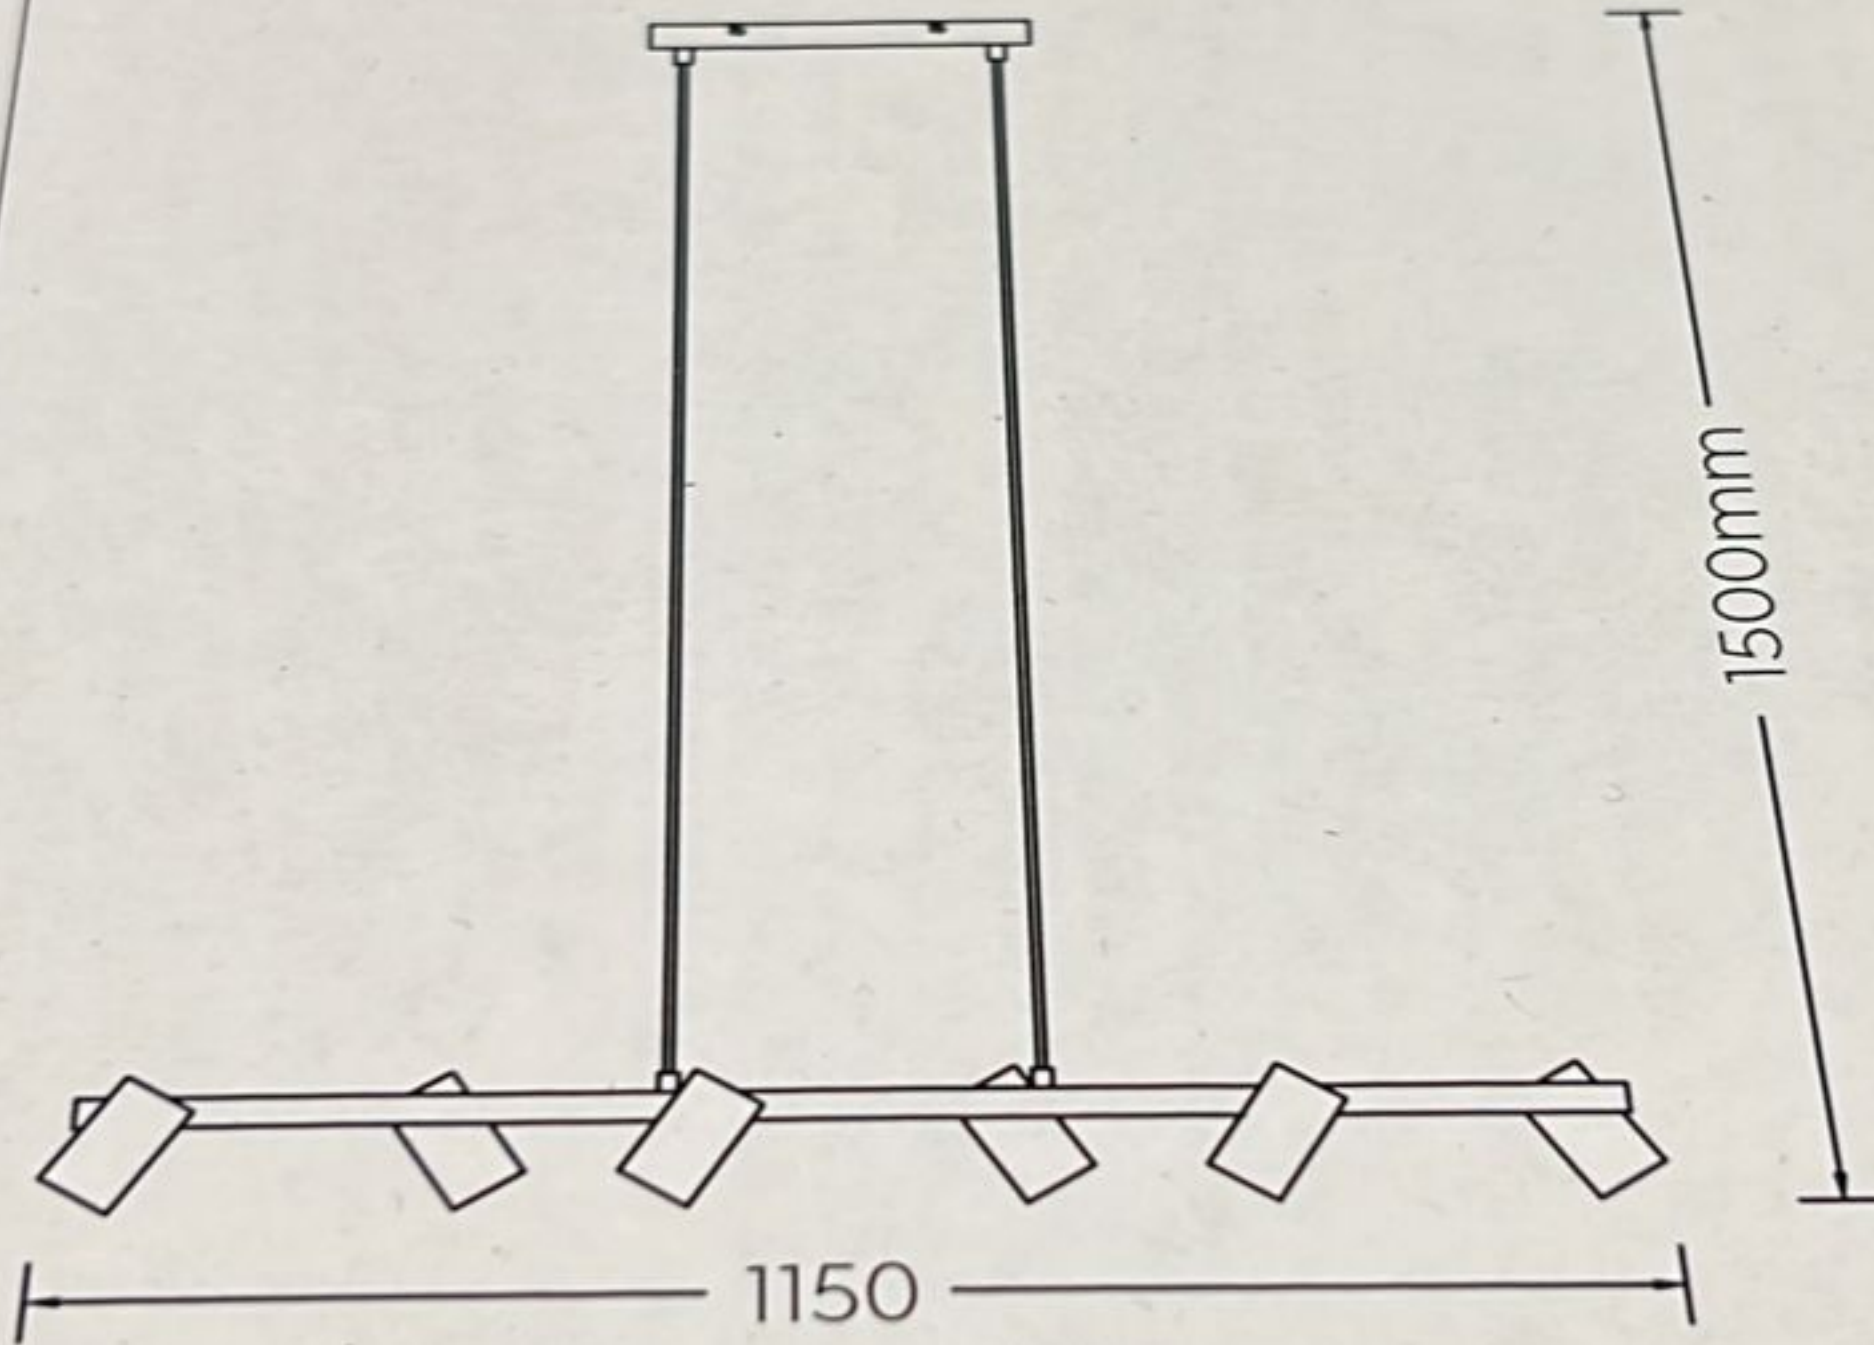

## MARLEY

230V~50Hz

excl. 6x GU10 - max. 35W

 class I

[trio-lighting.com/  
302400607](http://trio-lighting.com/302400607)

[www.trio-lighting.com](http://www.trio-lighting.com)

CE