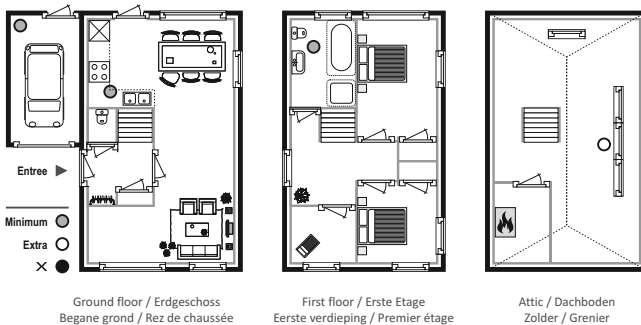

Document nr. : FW380111R_PK
Revision nr. : V3
Revision date : 20-11-2020

Lot number instruction
Lot number YXX = starting date of production
Y = last digit of year
X = week nr. x 2
Example: production starts in 2018, week 2,
lot number will be 804
8 = last digit of 2018. 04 = week 2 x 2

25mm

 2x 1,5V size AA	DE 1 Jahr, austauschbar EN 1 year, replaceable	NL 1 jaar, vervangbaar FR 1 an, remplaçable
IP65	DE Wasserdichte Klasse IP65 EN Waterproof Grade IP65	NL Waterdichte klasse IP65 FR Classe imperméable à
ALARM >85dB at 1m	DE Alarmlautstärke EN Alarm volume	NL Alarmvolume FR Volume d'alarme
 GUARANTEE	DE Besuche www.elro.eu EN Visit www.elro.eu	NL Bezoek www.elro.eu FR Visitez www.elro.eu
 REPLACE	DE Niedriger Batterie-Alarm EN Low battery alert	NL Melding lage batterijspanning FR Alerte de batterie faible

Importer:
ELRO Europe | www.elro.eu
Postbus 9607 - Box E800
1006 GC Amsterdam The Netherlands

WIRELESS CONNECTION

- Up to 50 devices
- Frequency 868MHz
- Distance 35m