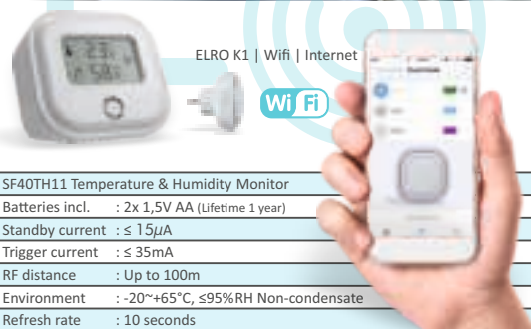

Plug & Play in 3 easy steps

- 1 Download the "ELRO Connects" app.
- 2 Connect the ELRO Connects K1 Connector to the app.
- 3 Connect SF40TH11 to the ELRO Connects K1 Connector

ELRO K1 | Wifi | Internet

Wi-Fi

Refresh rate : 10 seconds

ELRO Europe | www.elro.eu
Postbus 9607 - Box E800
1006 GC Amsterdam - The Netherlands

Frequency
868MHz

SMART HOME

Temperature & Humidity Monitor

- * Measure the temperature and humidity and show this on the screen and in the ELRO Connects App.
- * Link actions to a certain temperature or humidity with the ELRO Connects App.