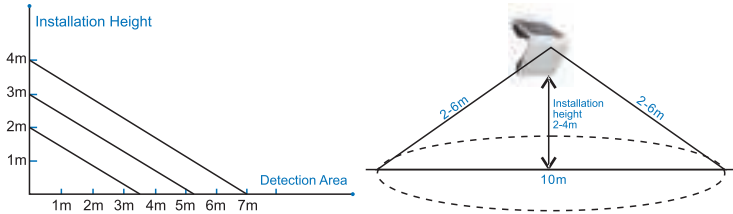

WORKING MODES

Mode A: Automatically turns on at the dusk (<30 lux) and remains 20% bright, up to 5 hours after which it turns off.