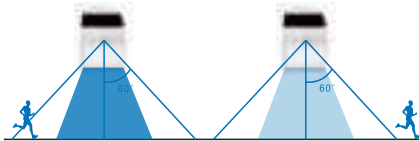

Mode B: Automatically turns on to full brightness (400lm) when motion is detected in the range 2-6 mtrs and then turns to 3% brightness in 20 seconds of no motion.