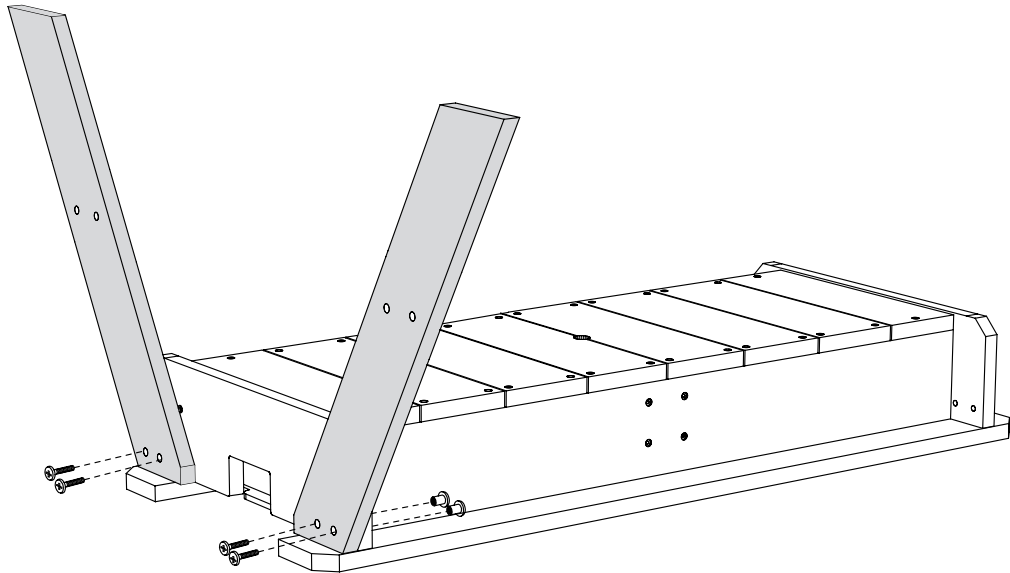

Sand / water table

547.9 x 17.5 x 88mm

4

4x

s2

8x

s3

8x

FINISH