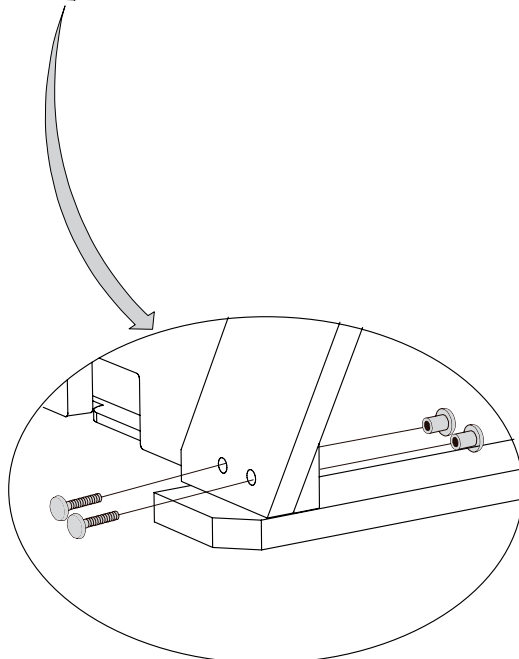

Sand / water table

547.9 x 17.5 x 88mm

4

4x

s2

8x

s3

8x

FINISH