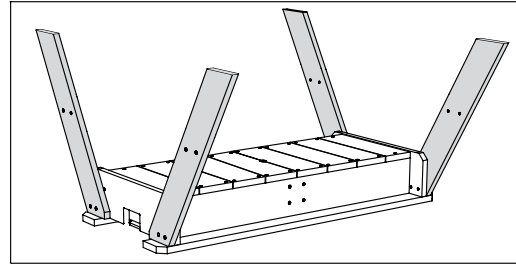

Sand / water table

547.9 x 17.5 x 88mm

4

4x

s2

8x

s3

8x

FINISH