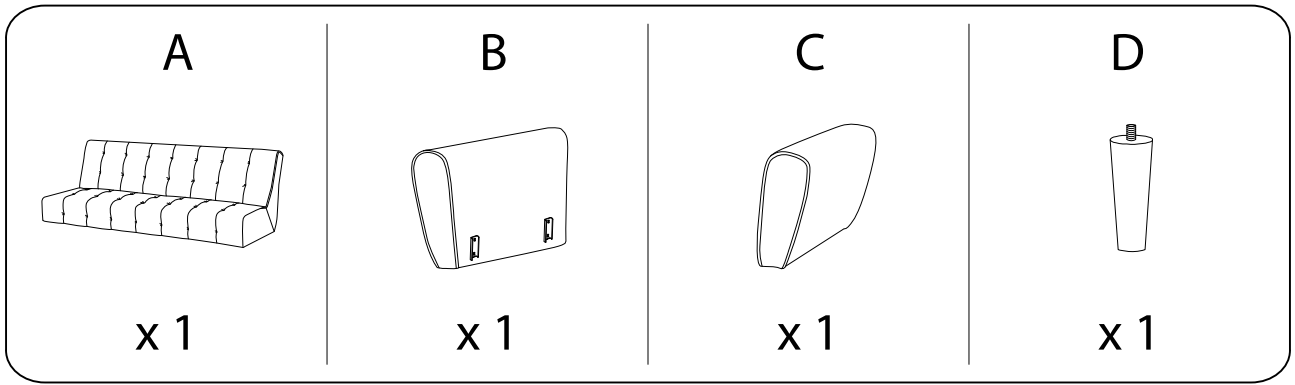

An icon showing an L-shaped metal bracket inside a circle. To its right is a power drill with a diagonal line through it, indicating it should not be used.	A warning triangle containing an exclamation mark.	A simple clock face icon.
An icon showing a rectangular cushion on a base inside a circle. To its right is a screwdriver with a diagonal line through it, indicating it should not be used.	A warning triangle containing an exclamation mark.	A simple icon of a person.

15'

1

!

1

A

x 1

E

x 4

F

x 16

G

x 16

H

x 1

A

2