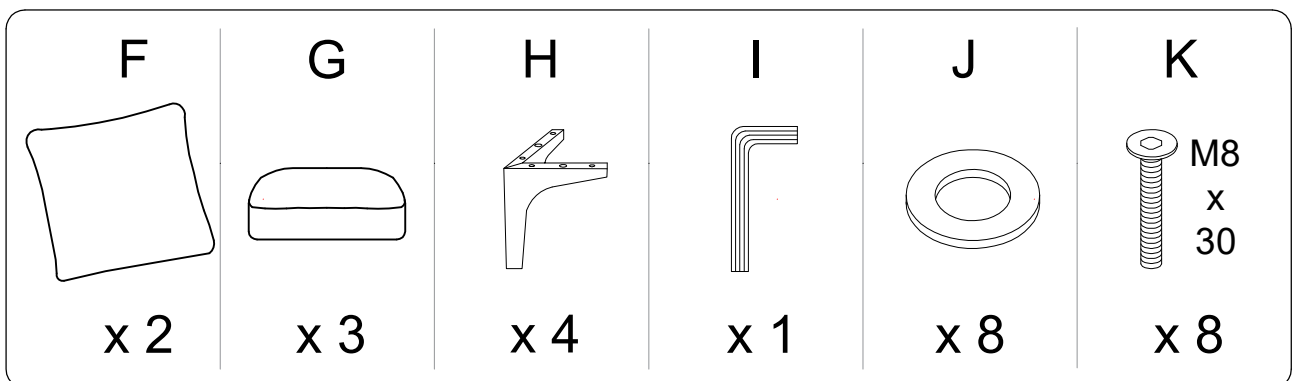

Assembly instructions for the sofa, including icons for tools, materials, and safety warnings.

The top section shows an icon of an Allen key in a circle, a crossed-out power drill, and a warning triangle. Below this is a clock icon and the text "15'".

The bottom section shows an icon of a rectangular block on a textured surface in a circle, a crossed-out block, and a warning triangle. Below this is a person icon and the text "1".

E x 3

F x 2

B x 1

C x 1

G x 3

D x 1

A x 1

H x 4

!

1

2

3