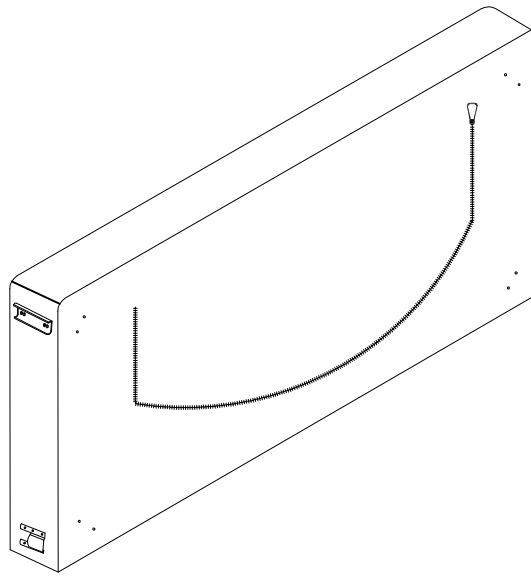

Assembly instructions for the sofa, including icons for tools, materials, and safety warnings.

The top section shows an icon of an Allen key in a circle, a crossed-out power drill, and a warning triangle. Below this is a clock icon and the text "15'".

The bottom section shows an icon of a rectangular block on a textured surface in a circle, a crossed-out block, and a warning triangle. Below this is a person icon and the text "1".

E x 3

F x 2

B x 1

C x 1

G x 3

D x 1

A x 1

H x 4

!

1

2

3