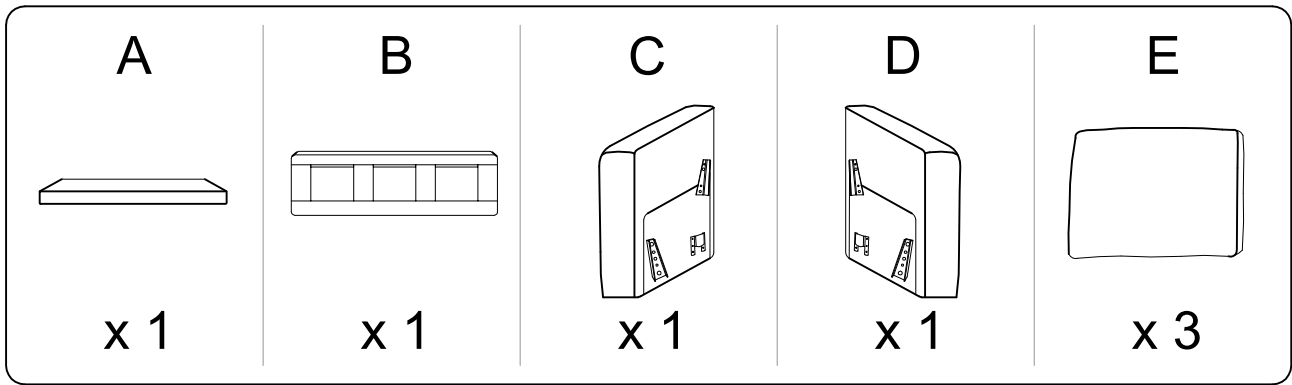

Assembly instructions for the sofa, including icons for tools, materials, and safety warnings.

The top section shows an icon of an Allen key in a circle, a crossed-out power drill, and a warning triangle. Below this is a clock icon and the text "15'".

The bottom section shows an icon of a rectangular block on a textured surface in a circle, a crossed-out block, and a warning triangle. Below this is a person icon and the text "1".

E x 3

F x 2

B x 1

C x 1