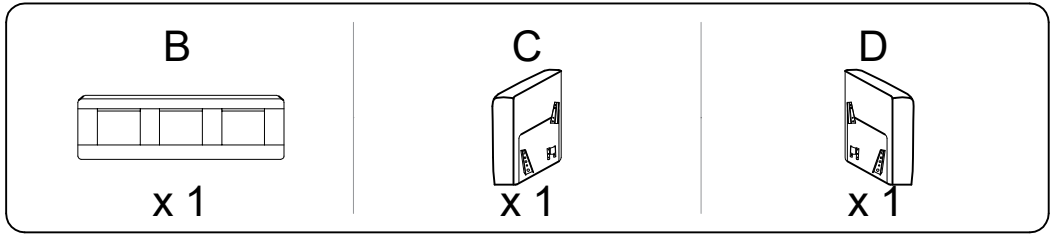

Assembly instructions for the sofa, including icons for tools, materials, and safety warnings.

The top section shows an icon of an Allen key in a circle, a crossed-out power drill, and a warning triangle. Below this is a clock icon and the text "15'".

The bottom section shows an icon of a rectangular block on a textured surface in a circle, a crossed-out block, and a warning triangle. Below this is a person icon and the text "1".

E x 3

F x 2

B x 1

C x 1

G x 3

D x 1

A x 1

H x 4

!

1

2

3