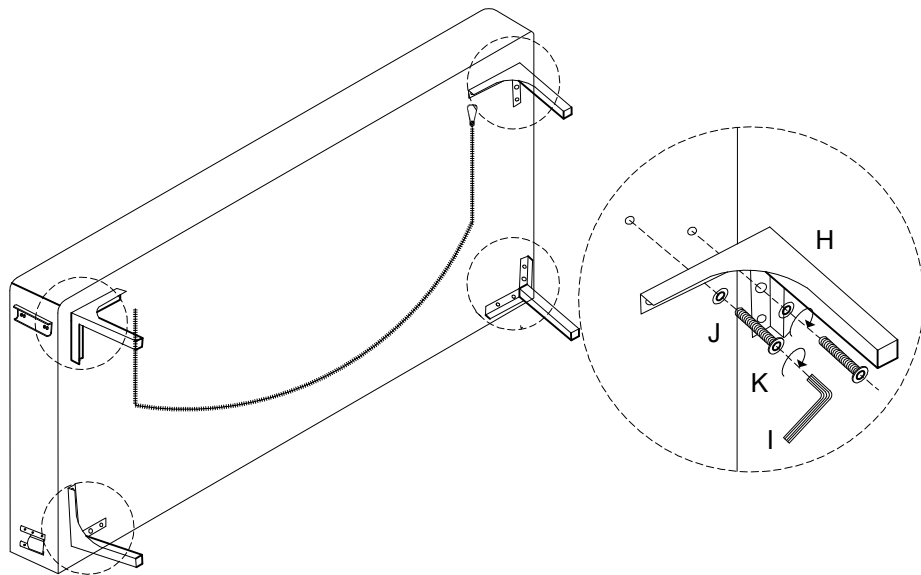

Assembly instructions for the sofa, including icons for tools, materials, and safety warnings.

The top section shows an icon of an Allen key in a circle, a crossed-out power drill, and a warning triangle. Below this is a clock icon and the text "15'".

The bottom section shows an icon of a rectangular block on a textured surface in a circle, a crossed-out block, and a warning triangle. Below this is a person icon and the text "1".

E x 3

F x 2

B x 1

C x 1

G x 3

D x 1

A x 1

H x 4

!

1

2

3