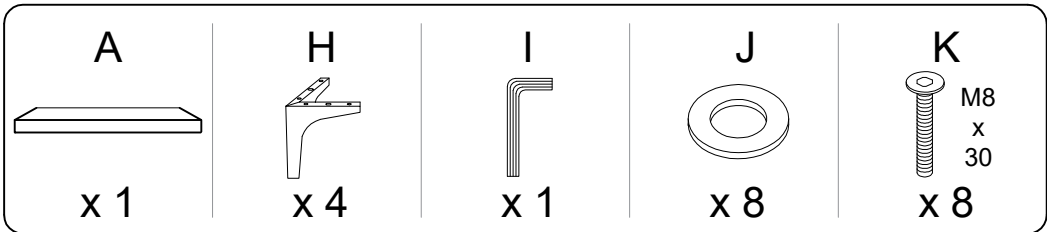

Assembly instructions for the sofa, including icons for tools, materials, and safety warnings.

The top section shows an icon of an Allen key in a circle, a crossed-out power drill, and a warning triangle. Below this is a clock icon and the text "15'".

The bottom section shows an icon of a rectangular block on a textured surface in a circle, a crossed-out block, and a warning triangle. Below this is a person icon and the text "1".

E x 3

F x 2

B x 1

C x 1

G x 3

D x 1

A x 1

H x 4

!

1

2

3