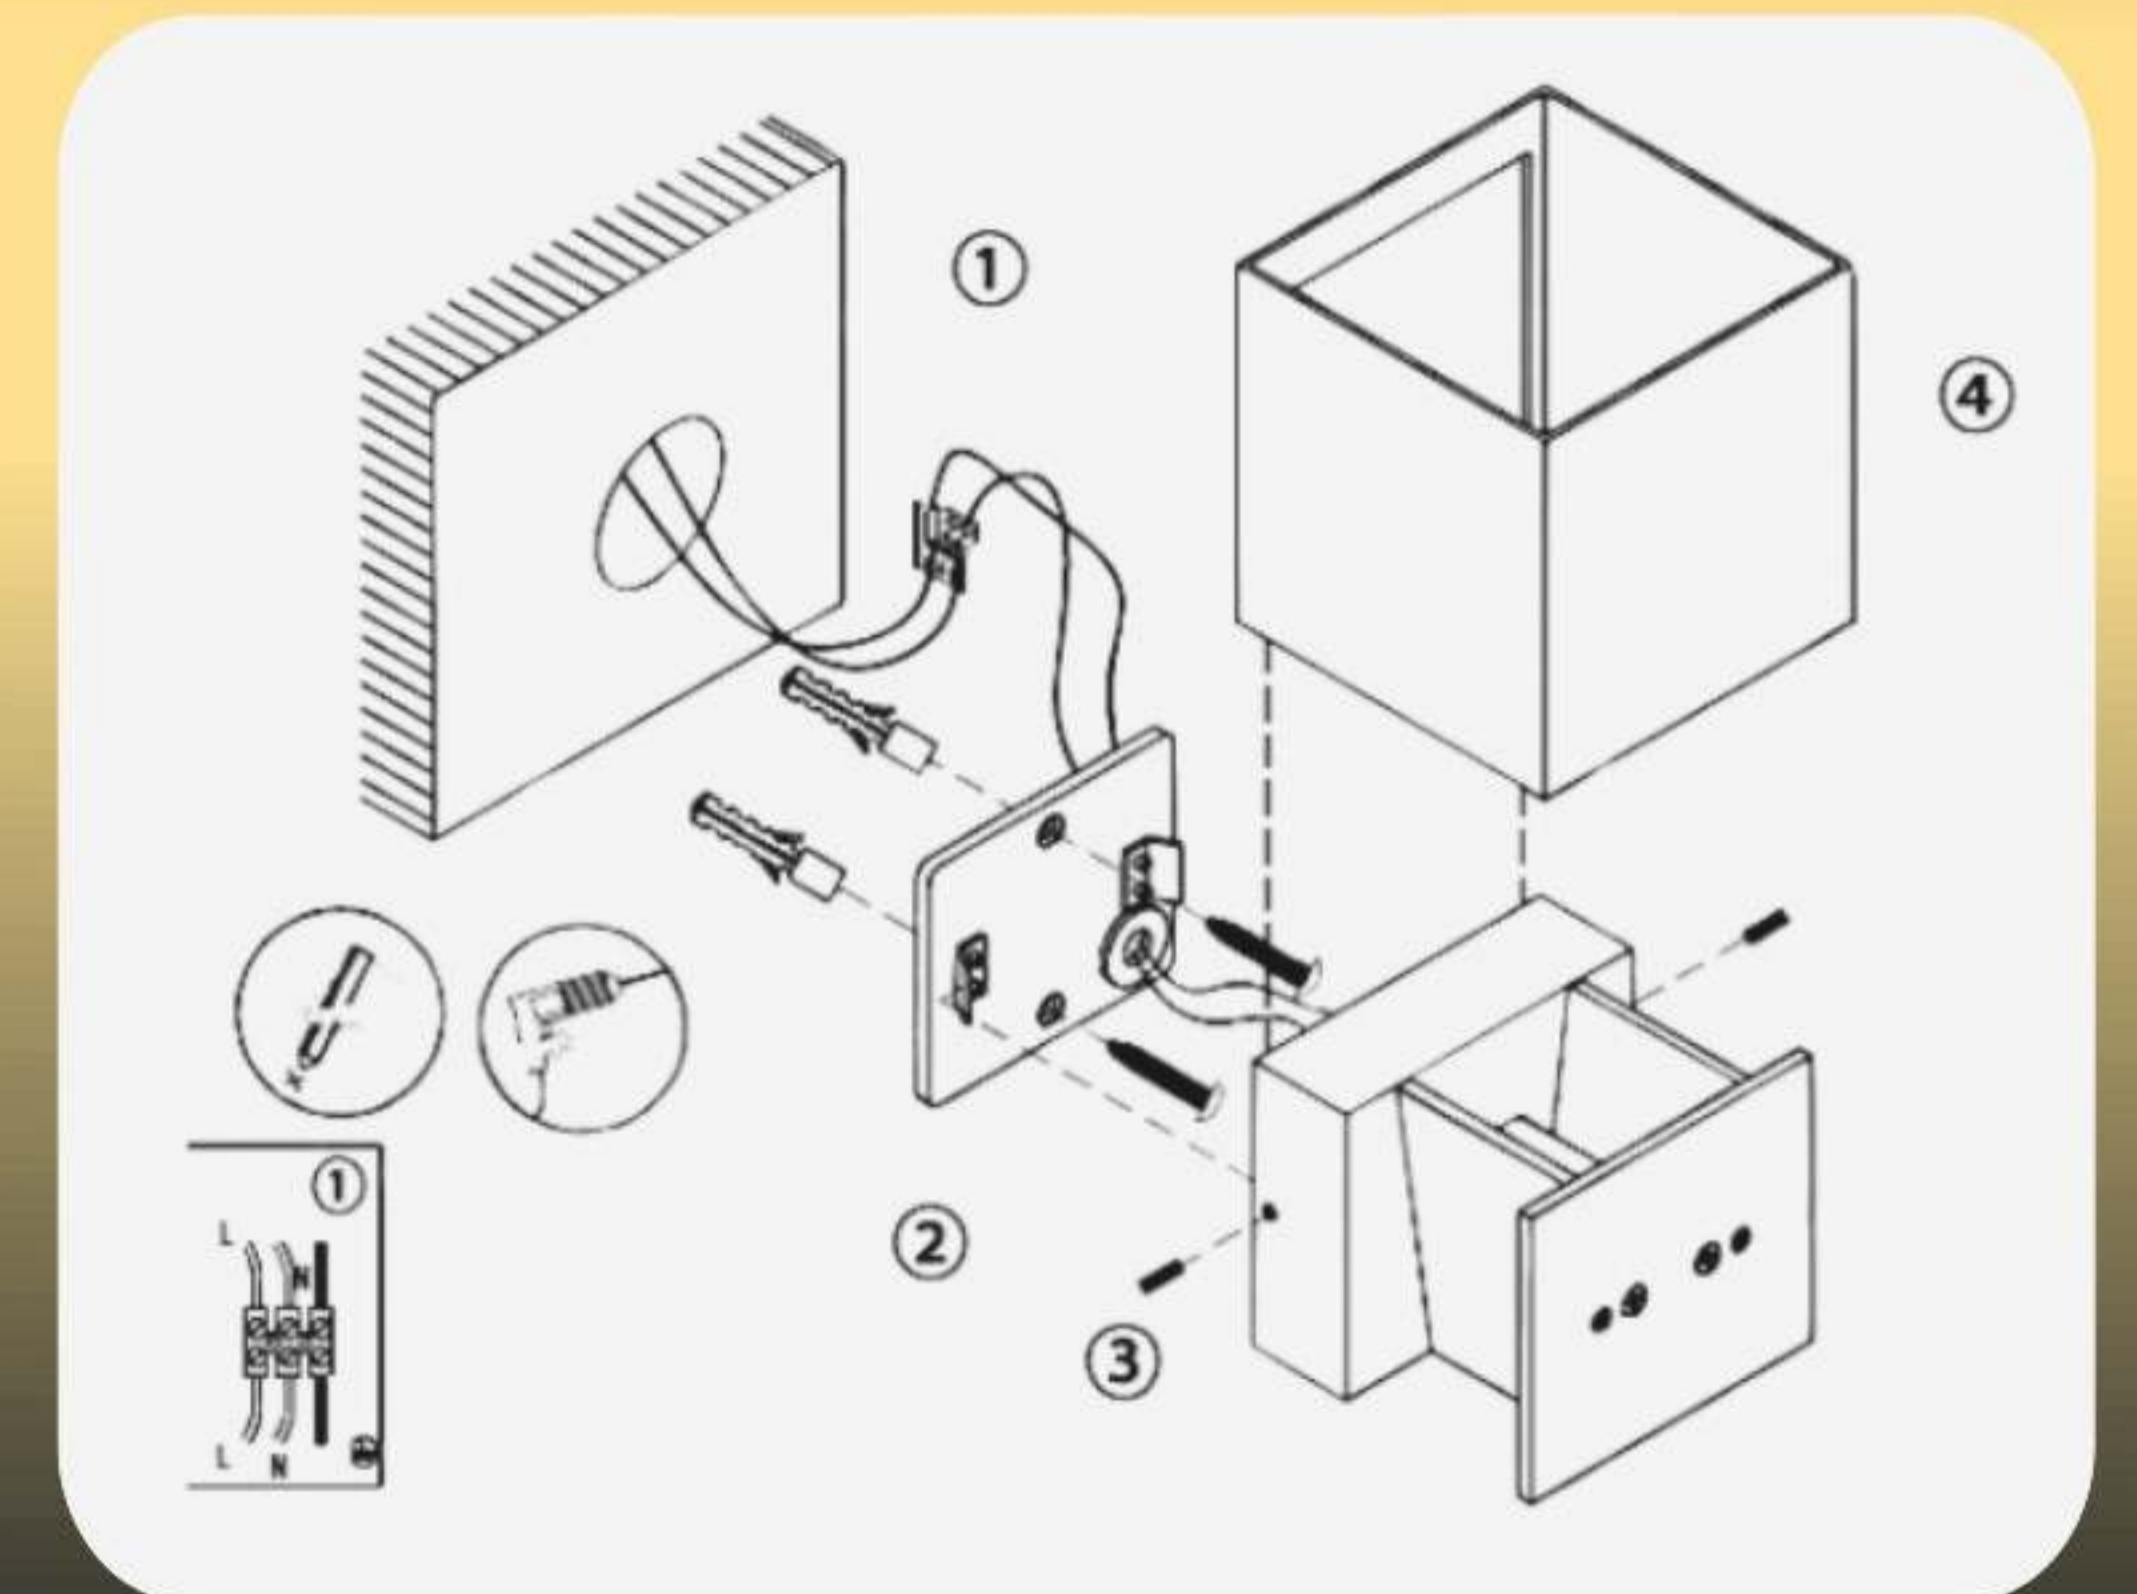

LUMINIZE

IP65 FC RoHS

Imported by G&G webshops
Ter steeghe ring 85
3331LX Zwijndrecht
085-1304280