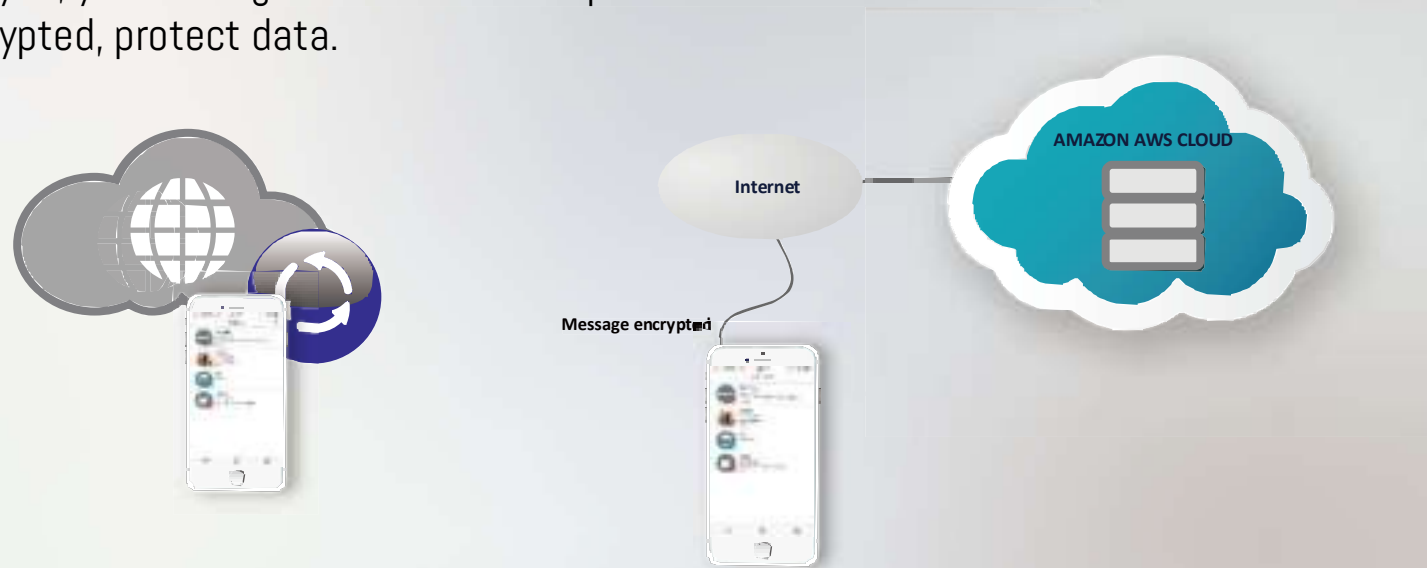

CLOUD SYNC AND SECURITY

Support cloud sync, you can sign in with different phones with same iTrack list.
End to end encrypted, protect data.

MULTI LANGUAGE SUPPORT

The iTrackEasy App is in English, Deutsch, French, Italian, Russian, Czech. We can add more languages if needed.