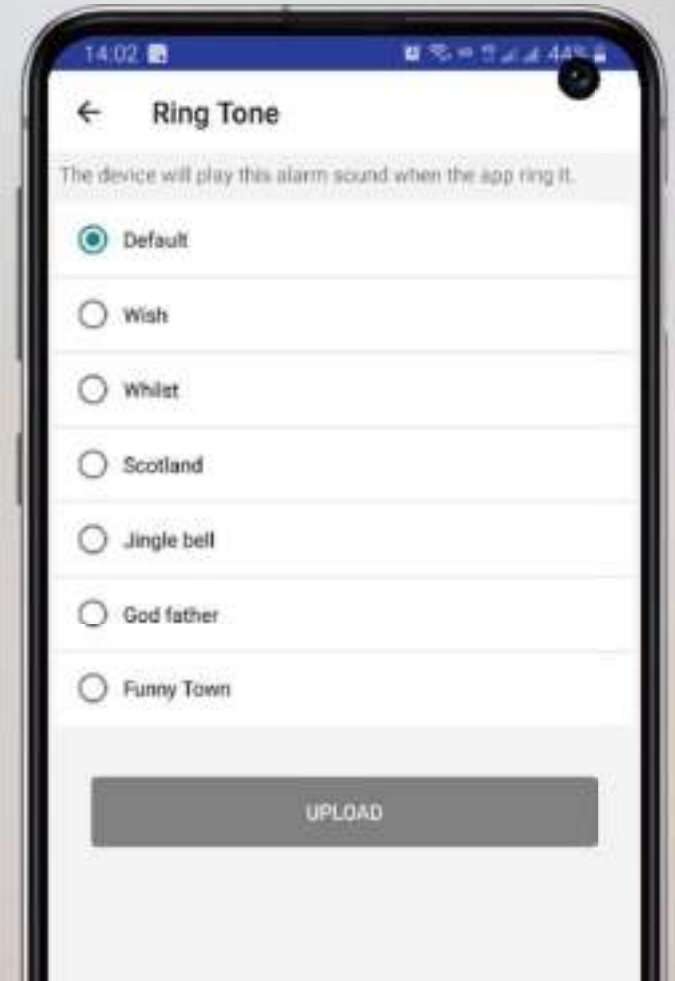

## MOTION ALERT (only available in model - iTrack motion)

iTrack motion hides inside the motion sensor that alerts you to unwanted movement. You will get the notifications into the application immediately and iTrack motion will set off a loud alarm.

You can also download the movement record when you reconnect.

## SIRI/ONE-TOUCH TO FIND THINGS

Use Siri shortcut to ring the iTrack, or tap the "ring" button in the App, the iTrack attached to your item will start ring. You can easily to find things that your often misplace or lose like keys, wallet, bag, backpack, kids' toys, TV controller or umbrellas.