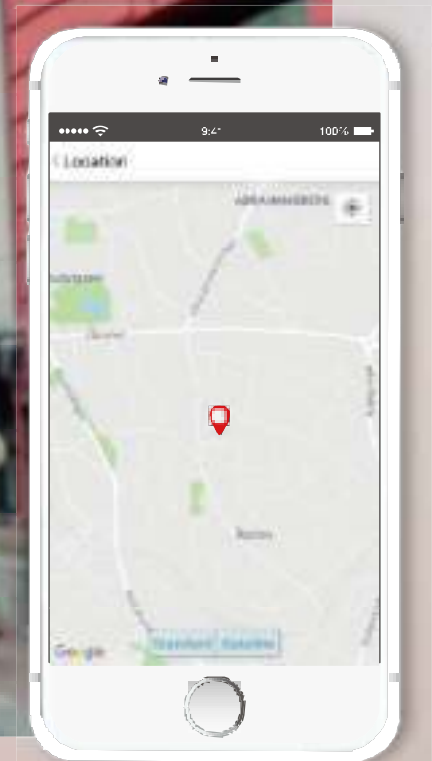

## FIND YOUR PHONE

If you can't find your lost phone, you can long press or double click the iTrack tag and if you're within the Bluetooth connection range, your phone will start ringing even it's in silent mode.

## OUT OF RANGE NOTIFICATION

When enabled, the phone or/and iTrack tag will make sound alarm to let you know you've left thing behind, so that can go back and take your things with you.

The App and iTrack tag will also auto-reconnect when they are back to the range.

## LAST SEEN LOCATION

If you cannot find your missing keys, wallet or other items, you can still check the last known location in the built-in map.