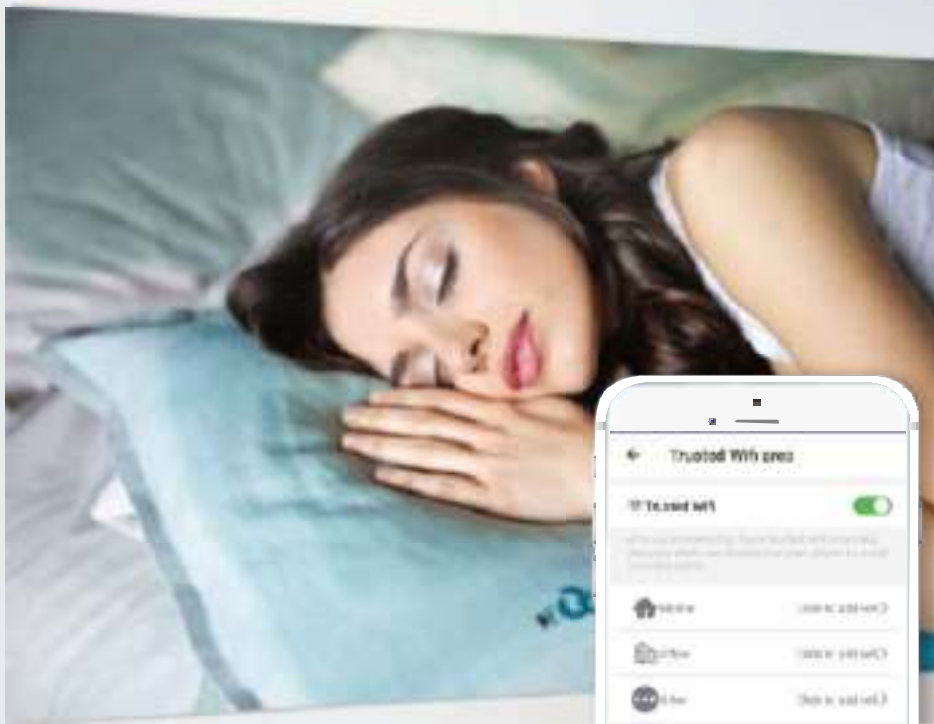

## LAST SEEN LOCATION

If you cannot find your missing keys, wallet or other items, you can still check the last known location in the built-in map.

## SELFIE

The iTrack tag can also be used as a wireless selfie stick and it's perfect for taking group photos or capturing the breathtaking scenery behind you - it will work as a remote camera shutter for as long as the Bluetooth connection with your phone is active.

## SLEEP MODE & TRUSTED WIFI AREA

You can set the quiet period or WiFi zones, so the tag and phone will not make sound alert every time you move far away from your keys or wallet.