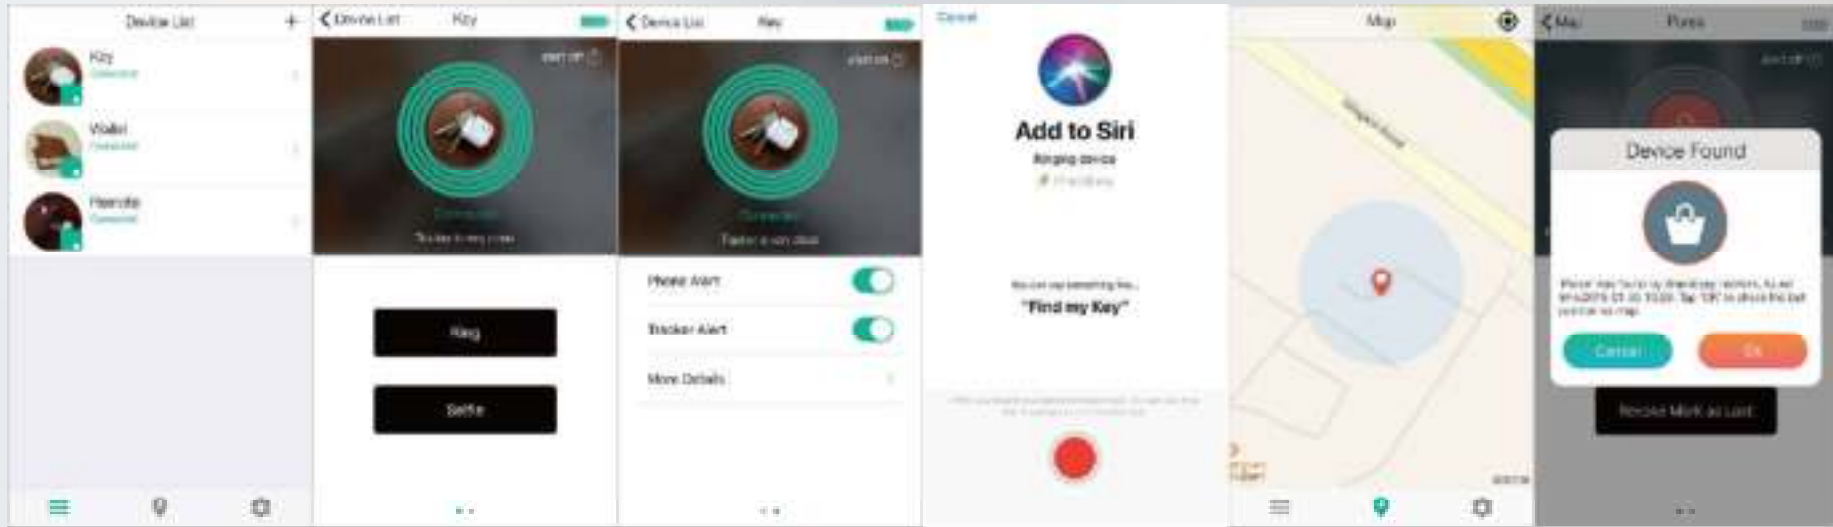

## SELFIE

The iTrack tag can also be used as a wireless selfie stick and it's perfect for taking group photos or capturing the breathtaking scenery behind you - it will work as a remote camera shutter for as long as the Bluetooth connection with your phone is active.

## SLEEP MODE & TRUSTED WIFI AREA

You can set the quiet period or WiFi zones, so the tag and phone will not make sound alert every time you move far away from your keys or wallet.

## IOS & ANDROID COMPATIBLE

Come with a handy App, easy to use.

The range is up to 80 meters (240 feet) --The range will based on the phone brand/model and your surroundings.