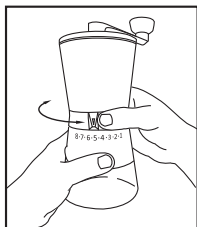

LEOPOLD
VIENNA

HOW TO USE:

1. Open the lid

2. Fill coffee beans

LV143002

3. Choose fine or coarse

4. Twist to grind

5. Collect coffee powder