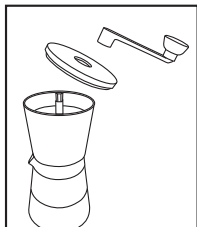

LEOPOLD
VIENNA

HOW TO USE:

1. Open the lid

2. Fill coffee beans

LV143002

3. Choose fine or coarse

4. Twist to grind

5. Collect coffee powder