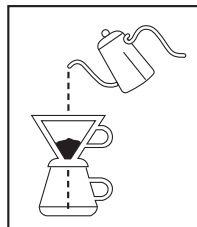

LEOPOLD
VIENNA

HOW TO USE:

1. Open the lid

2. Fill coffee beans

LV143002

3. Choose fine or coarse

4. Twist to grind

5. Collect coffee powder