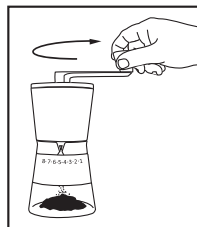

LEOPOLD
VIENNA

HOW TO USE:

1. Open the lid

2. Fill coffee beans

LV143002

3. Choose fine or coarse

4. Twist to grind

5. Collect coffee powder