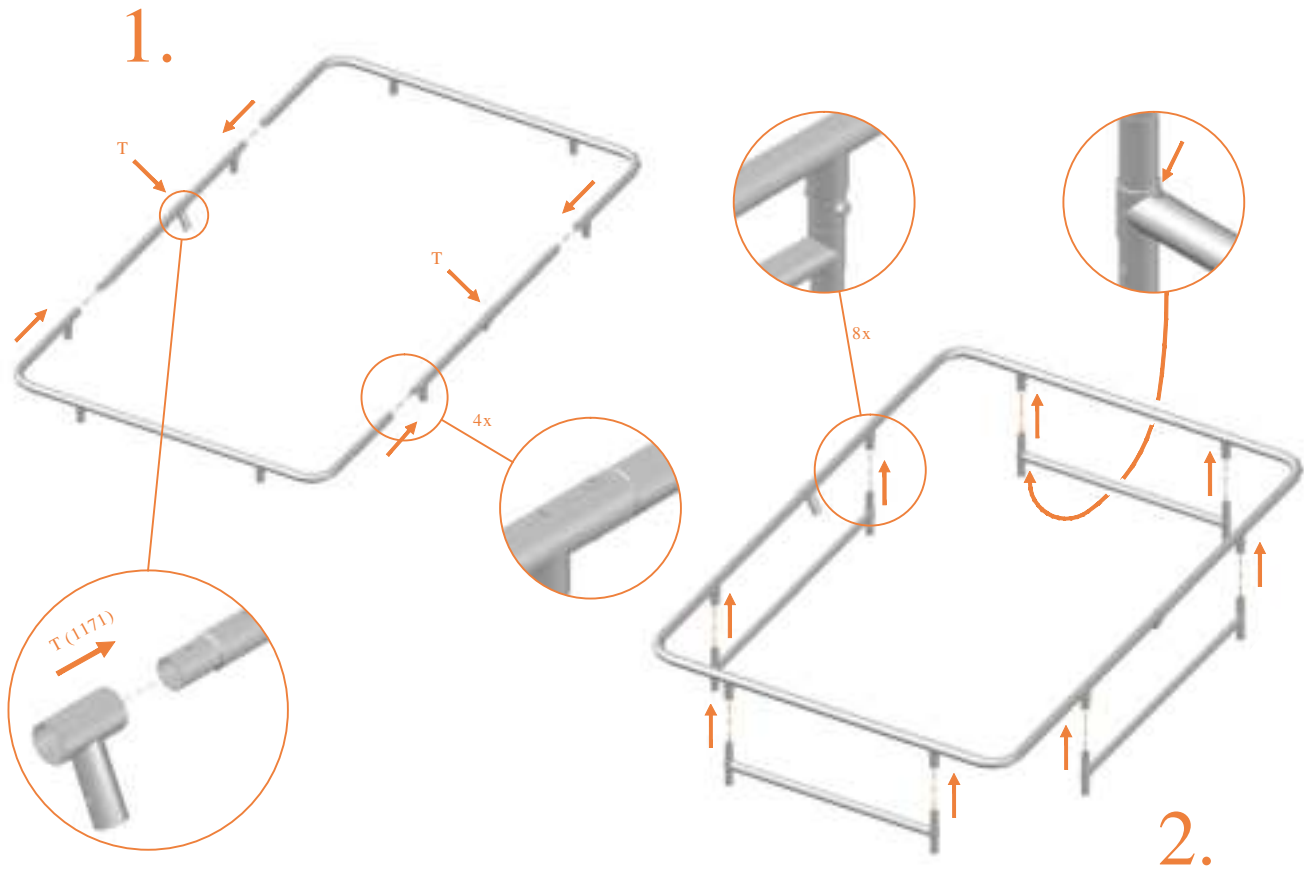

Model 213-I 275x190 cm		
	Quantity	Part number	
Jumping mat	1	TEPL-213-222	
Galvanized spring L=175mm, Ø3.2mm	46	TEPL-200-211/C (red cap)	
Galvanized spring L=175mm, Ø3.8mm	10	TEPL-200-211/C (green cap)	
Safety pad	1	TEPL-213-333-I-green or AVGR-213-333-I-grey of CAM-213-333-I-camouflage	
Fastener for safety pad	8	TEPL-ELAS-A	
K-tube	2	TEPL-213-I-1141	
L-tube	2	TEPL-213-I-1142	
Allen key	2	ALLEN KEY	
Screw M6	4	090-M6-45	
Screw M8	8	090-M8-60	
Wrench M8	2	WRENCH M8	
Fastener for safety pad	20	TEPL-ELAS-B	

	Model 213-I 275 x 190 cm		
	Quantity	Part number	
H-tube	2	TEPL-213-I-1151	
H-tube	2	TEPL-213-I-1152	
Inground pin	8	TEPL-PIN	
Inground pin for safety pad	8	TEPL-SP-PIN	
Tool for spring	1	TOOL-SPRING	
I-tube	1	TEPL-213-I-1161	
I-tube	1	TEPL-213-I-1162-A	
I-tube	1	TEPL-213-I-1162-B	
T-tube	2	TEPL-213-I-1171	
Safety Manual	1	208010301	
Users Manual	1	208010101	
Warning Card	1	208040101	
Tie rip for warning card	1	209010102