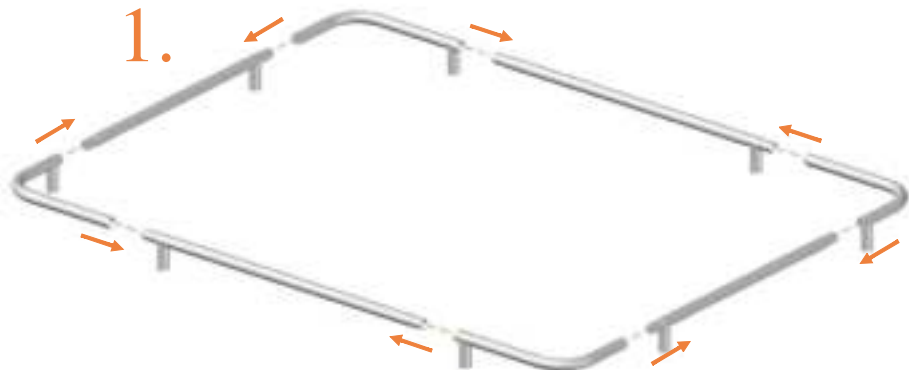

Model 203-I 215x155 cm			
	Quantity	Part number	
Jumping mat	1	TEPL-203-222	
Galvanized spring L=175mm, ø3.2mm	44	TEPL-200-211/C	
Safety pad	1	TEPL-203-333-I-green or AVGR-203-333-I-grey of CAM-203-333-I-camouflage	
Fastener for Safety pad	8	TEPL-ELAS-A	
L-tube	2	TEPL-203-I-1131	
L-tube	2	TEPL-203-I-1132	
K-tube	2	TEPL-203-I-1141	
K-tube	2	TEPL-203-I-1142	
H-tube	2	TEPL-203-I-1151	
H-tube	2	TEPL-203-I-1152	

Model 203-I 215x155 cm			
	Quantity	Part number	
Inground pin	8	TEPL-PIN	
Inground pin for safety pad	8	TEPL-SP-PIN	
Tool for spring	1	TOOL-SPRING	
Fastener for Safety pad	16	TEPL-ELAS-B	
Users manual	1	208010101	
Warning Card	1	208040101	
Tie rip for warning card	1	209010102	
Safety manual	1	208010301