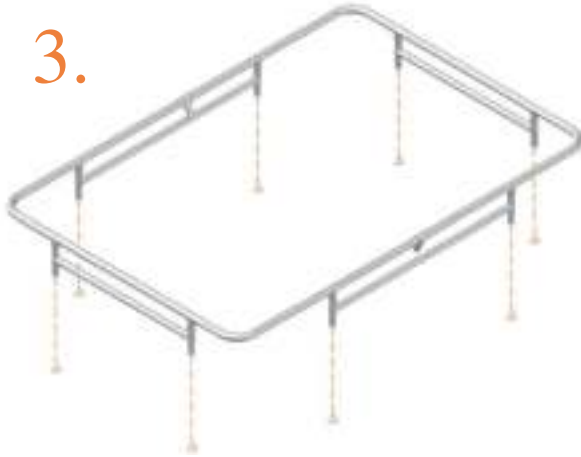

3.

Trampoline	Depth
Model 213-i	60cm

4.

5.