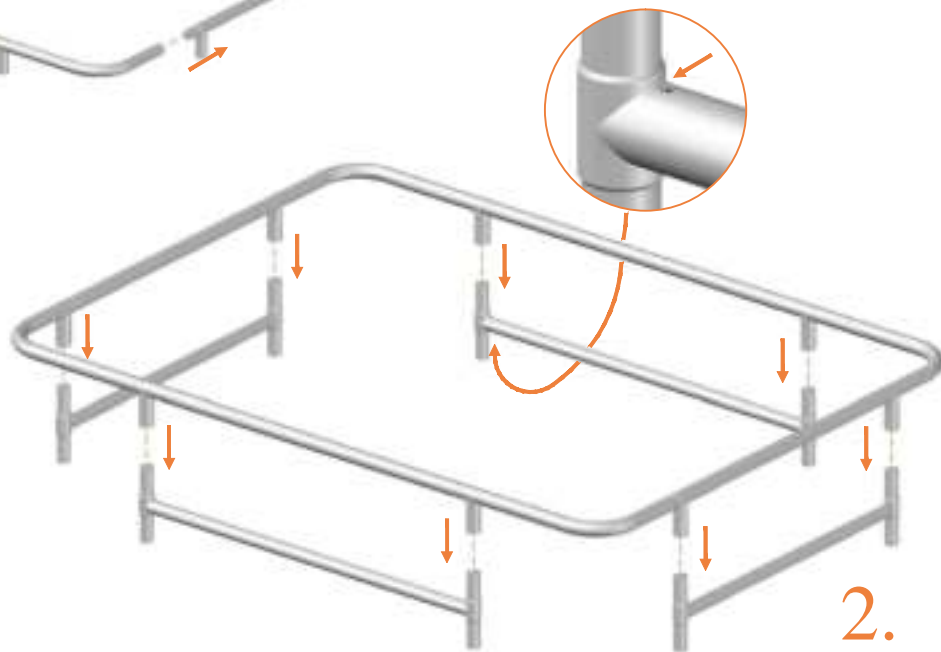

Model 203-I 215x155 cm			
	Quantity	Part number	
Jumping mat	1	TEPL-203-222	
Galvanized spring L=175mm, ø3.2mm	44	TEPL-200-211/C	
Safety pad	1	TEPL-203-333-I-green or AVGR-203-333-I-grey of CAM-203-333-I-camouflage	
Fastener for Safety pad	8	TEPL-ELAS-A	
L-tube	2	TEPL-203-I-1131	
L-tube	2	TEPL-203-I-1132	
K-tube	2	TEPL-203-I-1141	
K-tube	2	TEPL-203-I-1142	
H-tube	2	TEPL-203-I-1151	
H-tube	2	TEPL-203-I-1152	

Model 203-I 215x155 cm			
	Quantity	Part number	
Inground pin	8	TEPL-PIN	
Inground pin for safety pad	8	TEPL-SP-PIN	
Tool for spring	1	TOOL-SPRING	
Fastener for Safety pad	16	TEPL-ELAS-B	
Users manual	1	208010101	
Warning Card	1	208040101	
Tie rip for warning card	1	209010102	
Safety manual	1	208010301