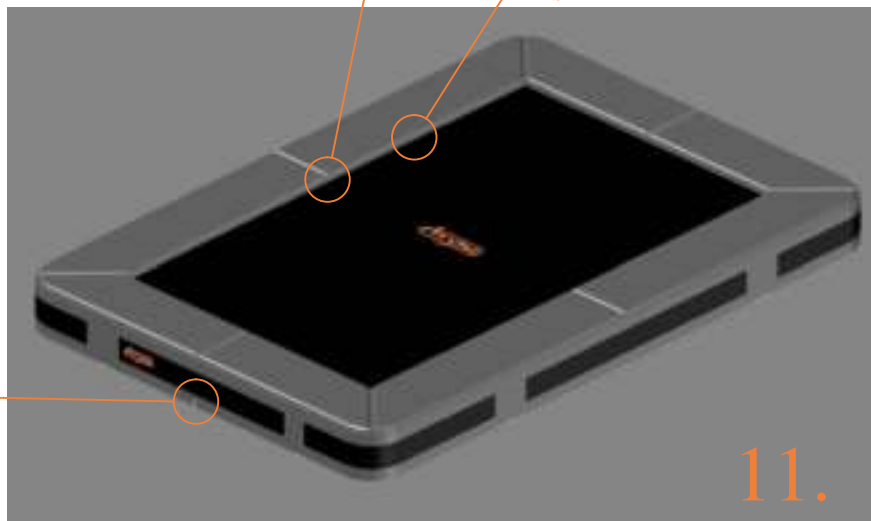

TEPL-ELAS-B