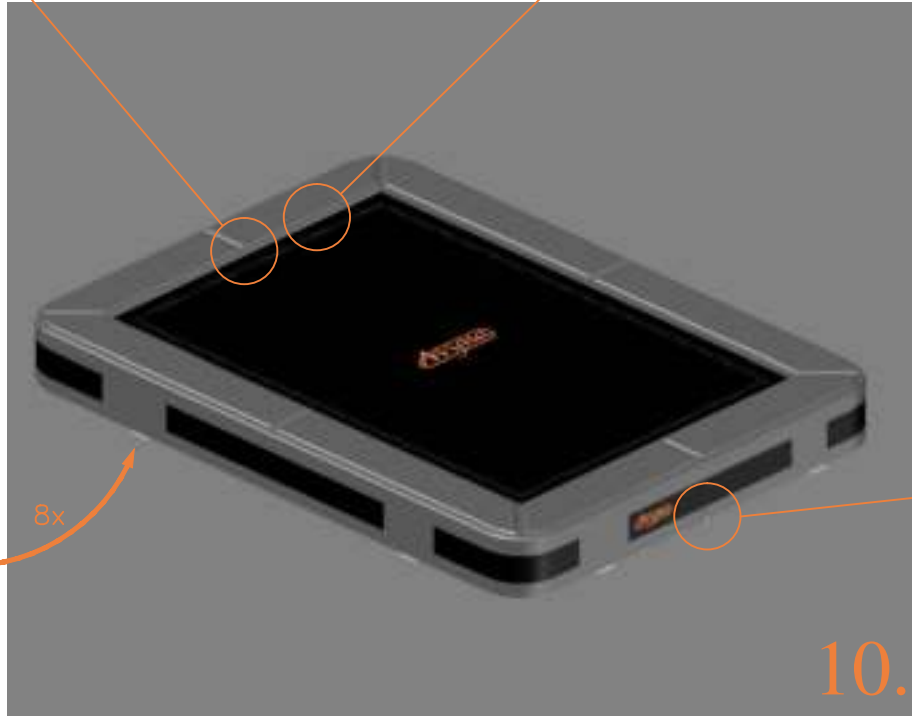

TEPL-ELAS-B

TEPL-ELAS-B

TEPL-ELAS-A

8x

10.