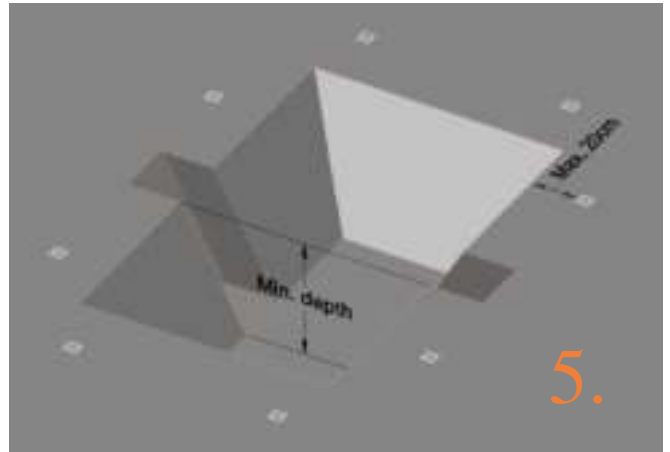

Trampoline	Depth
Model 213-i	60cm

4.