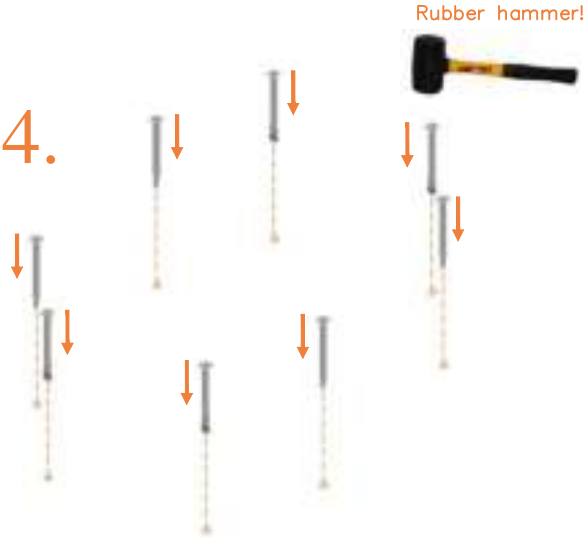

# Model 213-I

	Model 213-I 275x190 cm		
	Quantity	Part number	
Jumping mat	1	TEPL-213-222	
Galvanized spring L=175mm, Ø3.2mm	46	TEPL-200-211/C (red cap)	
Galvanized spring L=175mm, Ø3.8mm	10	TEPL-200-211/C (green cap)	
Safety pad	1	TEPL-213-333-I-green or AVGR-213-333-I-grey of CAM-213-333-I-camouflage	
Fastener for safety pad	8	TEPL-ELAS-A	
K-tube	2	TEPL-213-I-1141	
L-tube	2	TEPL-213-I-1142	
Allen key	2	ALLEN KEY	
Screw M6	4	090-M6-45	
Screw M8	8	090-M8-60	
Wrench M8	2	WRENCH M8	
Fastener for safety pad	20	TEPL-ELAS-B	

	Model 213-I 275 x 190 cm		
	Quantity	Part number	
H-tube	2	TEPL-213-I-1151	
H-tube	2	TEPL-213-I-1152	
Inground pin	8	TEPL-PIN	
Inground pin for safety pad	8	TEPL-SP-PIN	
Tool for spring	1	TOOL-SPRING	
I-tube	1	TEPL-213-I-1161	
I-tube	1	TEPL-213-I-1162-A	
I-tube	1	TEPL-213-I-1162-B	
T-tube	2	TEPL-213-I-1171	
Safety Manual	1	208010301	
Users Manual	1	208010101	
Warning Card	1	208040101	
Tie rip for warning card	1	209010102	

3.

Trampoline	Depth
Model 213-i	60cm

4.

5.

6.

7.

8.

8x 175mm,  $\varnothing$ 3.2  
(red cap)