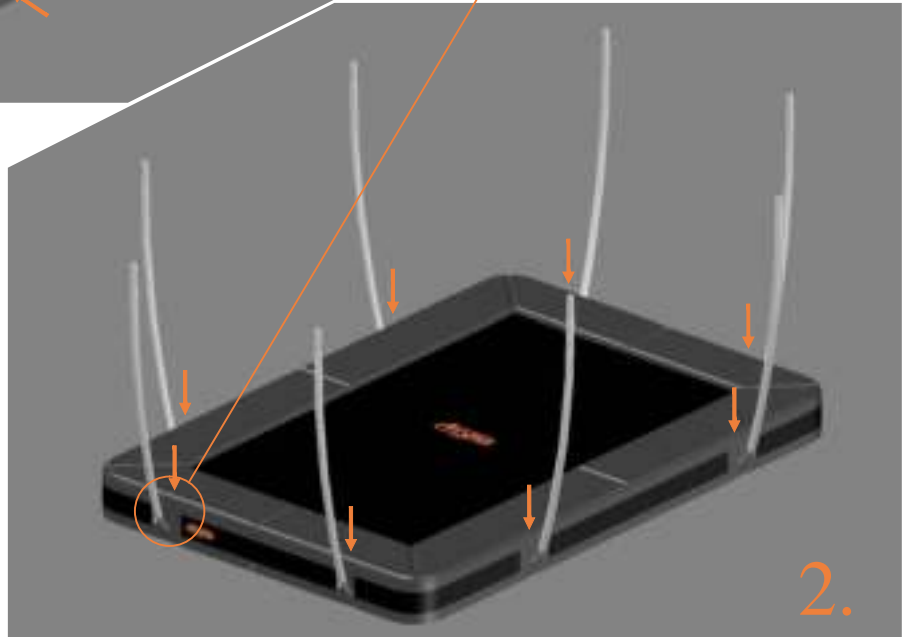

Model 203-I 215x155 cm			
	Quantity	Part number	
Pole with sleeve for safety net	4	AVBL-203-I-802 A	
Pole for safety net	4	AVBL-203-I-802 B	
Inground anker for pole safety net	4	TOOL-203-SN	
Clamb for pole safety net	8	TEPL-KLEM	
Plastic in between piece pole safety net	4	TEPL-PLASTIC	
Safety-net	1	ANBL-203-I	
Straps for safety net	8	TEPL-BAND 4x long: 1,5m(below) 4x short: 1,0m (above)	
Fastening for safety net	5	TEPL-ELASTIC	
Closure for safety net	2	TEPL-KNOOP	

Model 213-I 275x190			
	Quantity	Part number	
Pole with sleeve for safety net	8	AVBL-213-I-802 A	
Pole for safety net	8	AVBL-213-I-802 B	
Clamp	8	CLAMP-TOOL-SN-213-I	
Straps for safety net	16	TEPL-BAND	
Closure for safety net	2	TEPL-KNOOP	
Safety net	1	ANBL-213-I	
Screw M6	8	M6-30	
Screw M8	32	M8-20	
Allen key	2	ALLEN-KEY	
Wrench	2	WRENCH	

Model 213-I

1.

2.