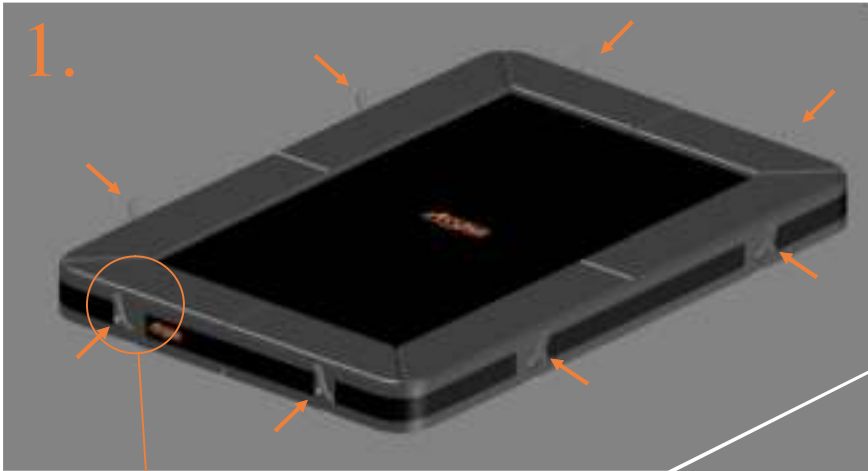

Model 203-I 215x155 cm			
	Quantity	Part number	
Pole with sleeve for safety net	4	AVBL-203-I-802 A	
Pole for safety net	4	AVBL-203-I-802 B	
Inground anker for pole safety net	4	TOOL-203-SN	
Clamb for pole safety net	8	TEPL-KLEM	
Plastic in between piece pole safety net	4	TEPL-PLASTIC	
Safety-net	1	ANBL-203-I	
Straps for safety net	8	TEPL-BAND 4x long: 1,5m(below) 4x short: 1,0m (above)	
Fastening for safety net	5	TEPL-ELASTIC	
Closure for safety net	2	TEPL-KNOOP	

Model 213-I 275x190			
	Quantity	Part number	
Pole with sleeve for safety net	8	AVBL-213-I-802 A	
Pole for safety net	8	AVBL-213-I-802 B	
Clamp	8	CLAMP-TOOL-SN-213-I	
Straps for safety net	16	TEPL-BAND	
Closure for safety net	2	TEPL-KNOOP	
Safety net	1	ANBL-213-I	
Screw M6	8	M6-30	
Screw M8	32	M8-20	
Allen key	2	ALLEN-KEY	
Wrench	2	WRENCH	

Model 213-I

1.

2.