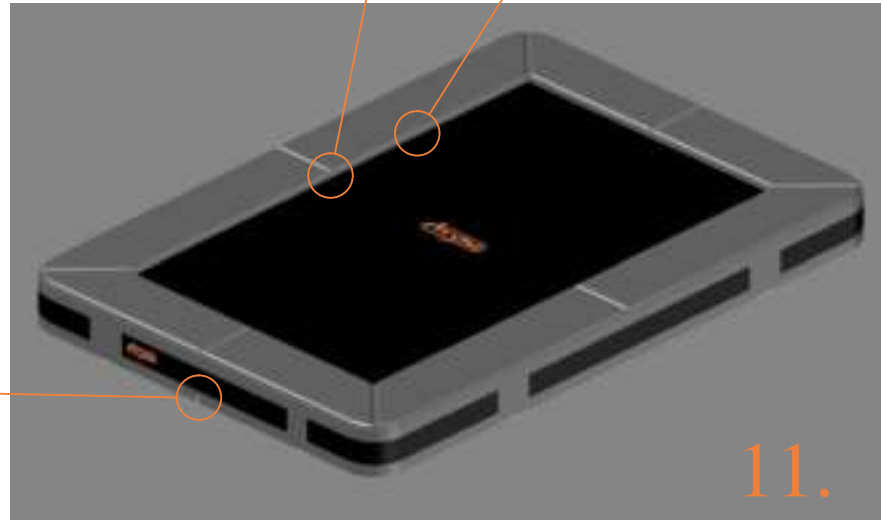

10.

TEPL-ELAS-A

TEPL-ELAS-B

TEPL-ELAS-B

11.

Model 203-I

Model 213-I

Model 203-I 215x155 cm			
	Quantity	Part number	
Pole with sleeve for safety net	4	AVBL-203-I-802 A	
Pole for safety net	4	AVBL-203-I-802 B	
Inground anker for pole safety net	4	TOOL-203-SN	
Clamb for pole safety net	8	TEPL-KLEM	
Plastic in between piece pole safety net	4	TEPL-PLASTIC	
Safety-net	1	ANBL-203-I	
Straps for safety net	8	TEPL-BAND 4x long: 1,5m(below) 4x short: 1,0m (above)	
Fastening for safety net	5	TEPL-ELASTIC	
Closure for safety net	2	TEPL-KNOOP	