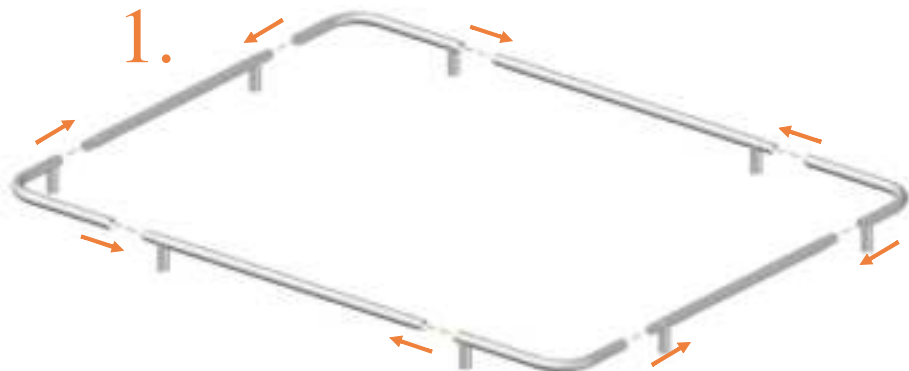

# Rectangular trampolines

Assembly manual

# Model 203-I

Model 203-I 215x155 cm			
	Quantity	Part number	
Jumping mat	1	TEPL-203-222	
Galvanized spring L=175mm, ø3.2mm	44	TEPL-200-211/C	
Safety pad	1	TEPL-203-333-I-green or AVGR-203-333-I-grey of CAM-203-333-I-camouflage	
Fastener for Safety pad	8	TEPL-ELAS-A	
L-tube	2	TEPL-203-I-1131	
L-tube	2	TEPL-203-I-1132	
K-tube	2	TEPL-203-I-1141	
K-tube	2	TEPL-203-I-1142	
H-tube	2	TEPL-203-I-1151	
H-tube	2	TEPL-203-I-1152	

Model 203-I 215x155 cm			
	Quantity	Part number	
Inground pin	8	TEPL-PIN	
Inground pin for safety pad	8	TEPL-SP-PIN	
Tool for spring	1	TOOL-SPRING	
Fastener for Safety pad	16	TEPL-ELAS-B	
Users manual	1	208010101	
Warning Card	1	208040101	
Tie rip for warning card	1	209010102	
Safety manual	1	208010301	