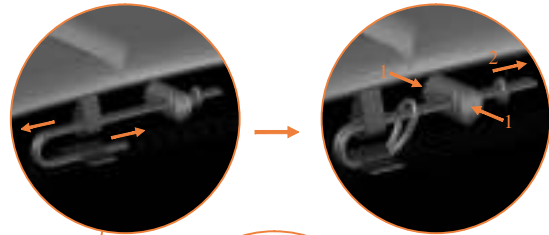

10.

TEPL-ELAS-A

TEPL-ELAS-B

TEPL-ELAS-B

11.