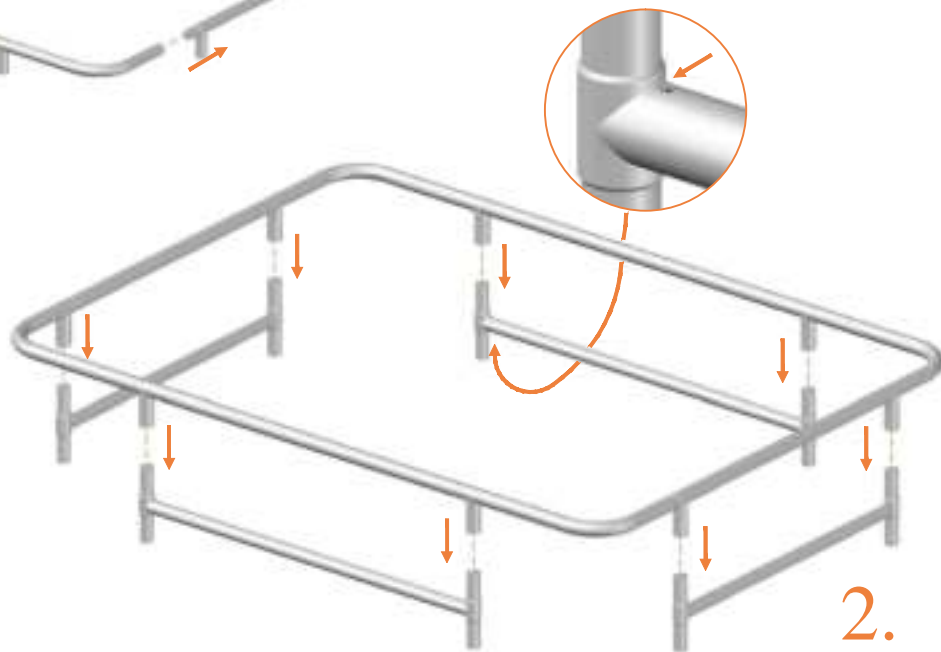

# Rectangular trampolines

Assembly manual

# Model 203-I

Model 203-I 215x155 cm			
	Quantity	Part number	
Jumping mat	1	TEPL-203-222	
Galvanized spring L=175mm, ø3.2mm	44	TEPL-200-211/C	
Safety pad	1	TEPL-203-333-I-green or AVGR-203-333-I-grey of CAM-203-333-I-camouflage	
Fastener for Safety pad	8	TEPL-ELAS-A	
L-tube	2	TEPL-203-I-1131	
L-tube	2	TEPL-203-I-1132	
K-tube	2	TEPL-203-I-1141	
K-tube	2	TEPL-203-I-1142	
H-tube	2	TEPL-203-I-1151	
H-tube	2	TEPL-203-I-1152	

Model 203-I 215x155 cm			
	Quantity	Part number	
Inground pin	8	TEPL-PIN	
Inground pin for safety pad	8	TEPL-SP-PIN	
Tool for spring	1	TOOL-SPRING	
Fastener for Safety pad	16	TEPL-ELAS-B	
Users manual	1	208010101	
Warning Card	1	208040101	
Tie rip for warning card	1	209010102	
Safety manual	1	208010301	