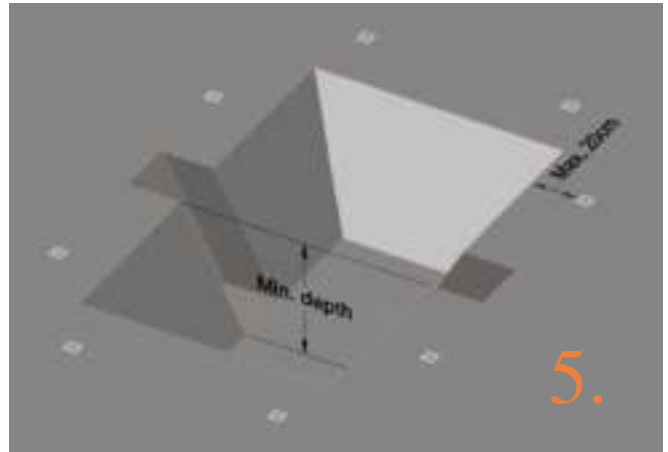

Trampoline	Depth
Model 213-i	60cm

4.