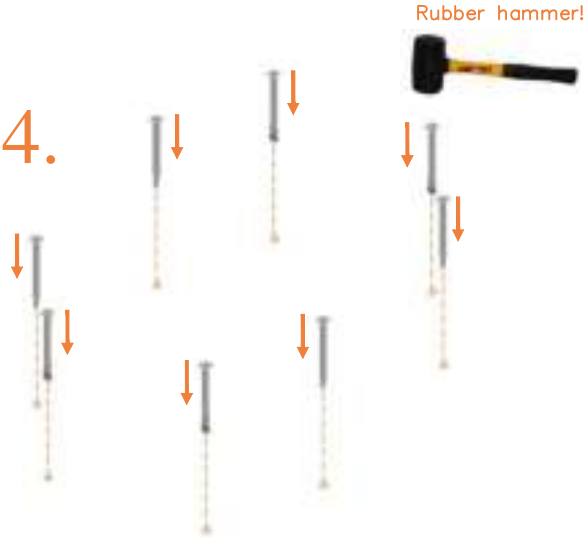

# Model 213-I

	Model 213-I 275x190 cm		
	Quantity	Part number	
Jumping mat	1	TEPL-213-222	
Galvanized spring L=175mm, Ø3.2mm	46	TEPL-200-211/C (red cap)	
Galvanized spring L=175mm, Ø3.8mm	10	TEPL-200-211/C (green cap)	
Safety pad	1	TEPL-213-333-I-green or AVGR-213-333-I-grey of CAM-213-333-I-camouflage	
Fastener for safety pad	8	TEPL-ELAS-A	
K-tube	2	TEPL-213-I-1141	
L-tube	2	TEPL-213-I-1142	
Allen key	2	ALLEN KEY	
Screw M6	4	090-M6-45	
Screw M8	8	090-M8-60	
Wrench M8	2	WRENCH M8	
Fastener for safety pad	20	TEPL-ELAS-B	

	Model 213-I 275 x 190 cm		
	Quantity	Part number	
H-tube	2	TEPL-213-I-1151	
H-tube	2	TEPL-213-I-1152	
Inground pin	8	TEPL-PIN	
Inground pin for safety pad	8	TEPL-SP-PIN	
Tool for spring	1	TOOL-SPRING	
I-tube	1	TEPL-213-I-1161	
I-tube	1	TEPL-213-I-1162-A	
I-tube	1	TEPL-213-I-1162-B	
T-tube	2	TEPL-213-I-1171	
Safety Manual	1	208010301	
Users Manual	1	208010101	
Warning Card	1	208040101	
Tie rip for warning card	1	209010102	

3.

Trampoline	Depth
Model 213-i	60cm

4.

6.

7.

8.

8x 175mm,  $\varnothing$ 3.2  
(red cap)

9.