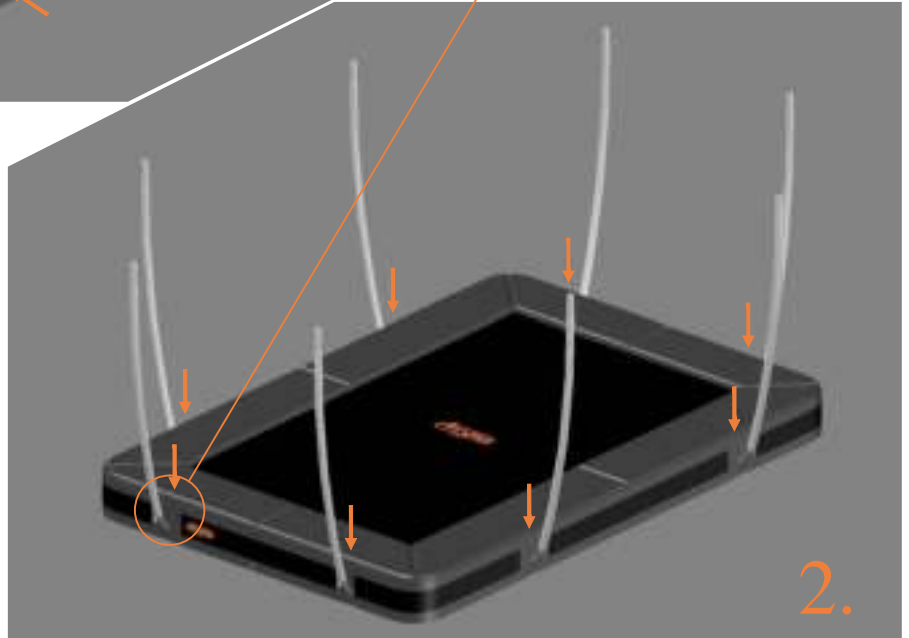

Model 203-I 215x155 cm			
	Quantity	Part number	
Pole with sleeve for safety net	4	AVBL-203-I-802 A	
Pole for safety net	4	AVBL-203-I-802 B	
Inground anker for pole safety net	4	TOOL-203-SN	
Clamb for pole safety net	8	TEPL-KLEM	
Plastic in between piece pole safety net	4	TEPL-PLASTIC	
Safety-net	1	ANBL-203-I	
Straps for safety net	8	TEPL-BAND 4x long: 1,5m(below) 4x short: 1,0m (above)	
Fastening for safety net	5	TEPL-ELASTIC	
Closure for safety net	2	TEPL-KNOOP	

Model 213-I 275x190			
	Quantity	Part number	
Pole with sleeve for safety net	8	AVBL-213-I-802 A	
Pole for safety net	8	AVBL-213-I-802 B	
Clamp	8	CLAMP-TOOL-SN-213-I	
Straps for safety net	16	TEPL-BAND	
Closure for safety net	2	TEPL-KNOOP	
Safety net	1	ANBL-213-I	
Screw M6	8	M6-30	
Screw M8	32	M8-20	
Allen key	2	ALLEN-KEY	
Wrench	2	WRENCH	

Model 213-I

1.

2.