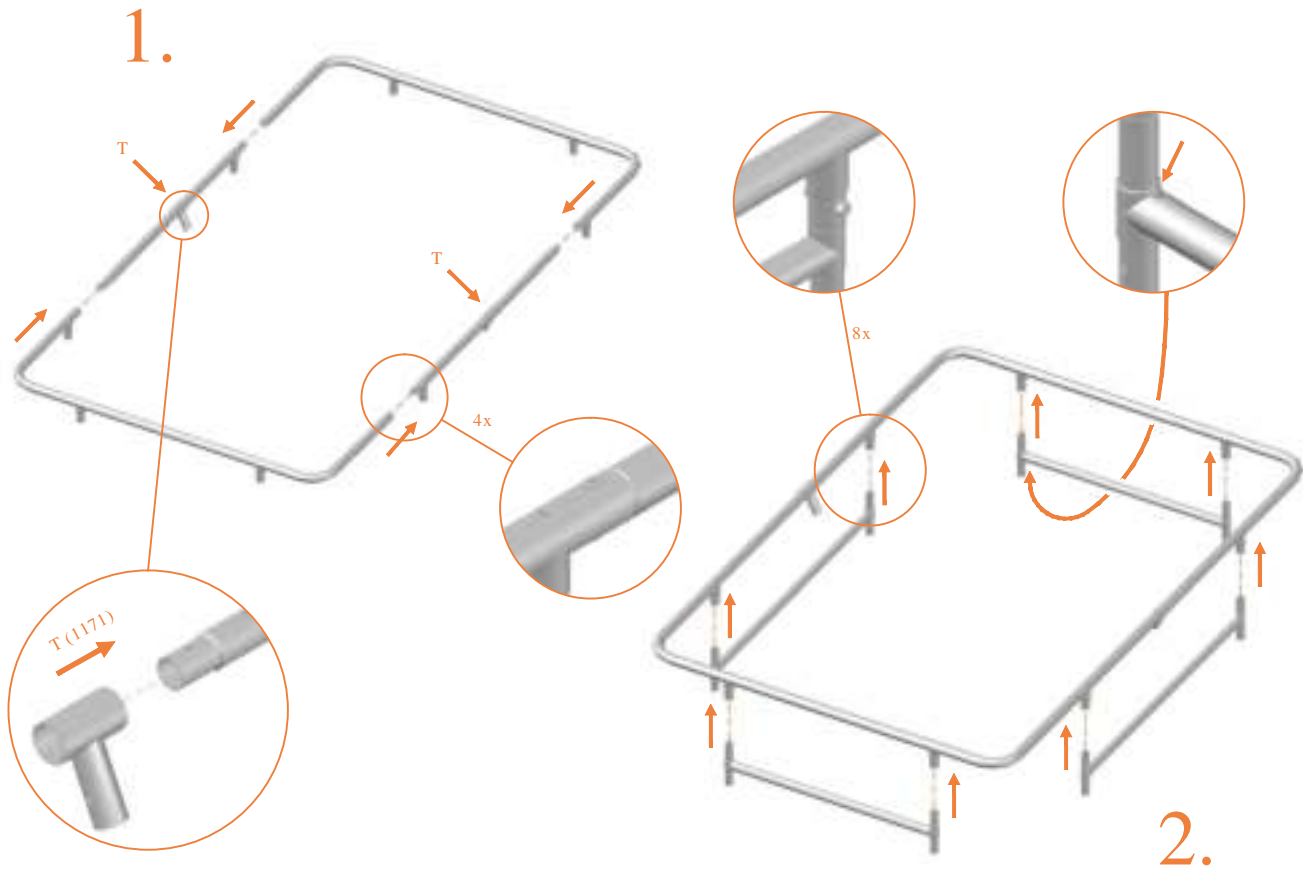

Model 213-I 275x190 cm		
	Quantity	Part number	
Jumping mat	1	TEPL-213-222	
Galvanized spring L=175mm, Ø3.2mm	46	TEPL-200-211/C (red cap)	
Galvanized spring L=175mm, Ø3.8mm	10	TEPL-200-211/C (green cap)	
Safety pad	1	TEPL-213-333-I-green or AVGR-213-333-I-grey of CAM-213-333-I-camouflage	
Fastener for safety pad	8	TEPL-ELAS-A	
K-tube	2	TEPL-213-I-1141	
L-tube	2	TEPL-213-I-1142	
Allen key	2	ALLEN KEY	
Screw M6	4	090-M6-45	
Screw M8	8	090-M8-60	
Wrench M8	2	WRENCH M8	
Fastener for safety pad	20	TEPL-ELAS-B	

	Model 213-I 275 x 190 cm		
	Quantity	Part number	
H-tube	2	TEPL-213-I-1151	
H-tube	2	TEPL-213-I-1152	
Inground pin	8	TEPL-PIN	
Inground pin for safety pad	8	TEPL-SP-PIN	
Tool for spring	1	TOOL-SPRING	
I-tube	1	TEPL-213-I-1161	
I-tube	1	TEPL-213-I-1162-A	
I-tube	1	TEPL-213-I-1162-B	
T-tube	2	TEPL-213-I-1171	
Safety Manual	1	208010301	
Users Manual	1	208010101	
Warning Card	1	208040101	
Tie rip for warning card	1	209010102