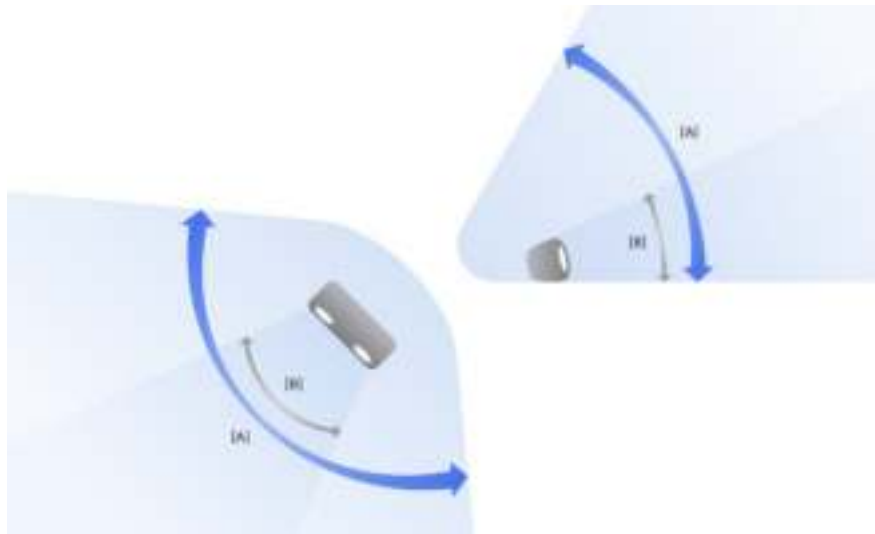

SRS_XB23_Black_rear

SRS_XB23_Black_vertic al_ w ith_ horizontal

Already available on the palette net

Illustration

To show the technical detail in the sound quality

Live Sound

X-Balanced Speaker Unit

A=LIVE SOUND on
B=LIVE SOUND off