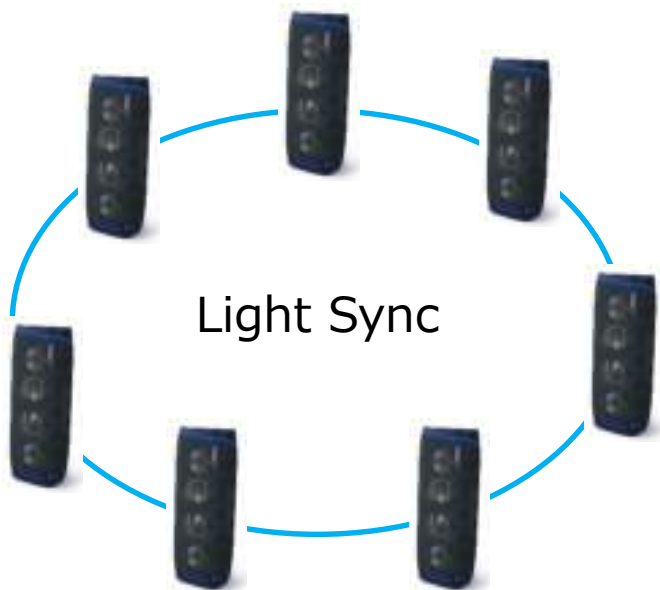

*XB23 doesn't have the lighting

Lighting

Liven up atmosphere like EDM Festival

Usability-Party Connect (former Wireless party chain)

① Several pattern of Lighting synch-mode Up to 100 units

- All Flashing
- Random
- Circle
- Mode Off

② Smartphone App control

Sony|Music Center can control this function

- Select the pattern of lighting synch-mode

Party Connect

*Party connect only works within XB43/33/23

You can layout the main unit both horizontally and vertically. With vertical placement, you can save the space with small footprint