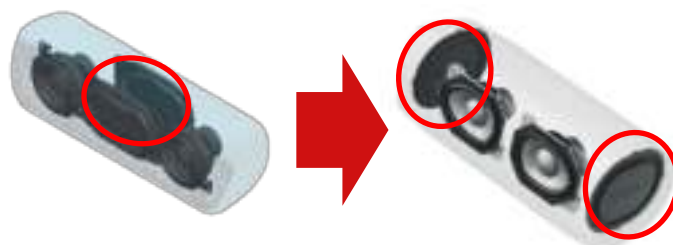

Side Passive radiator

Optimized layout to reproduce **clear bass sound**.