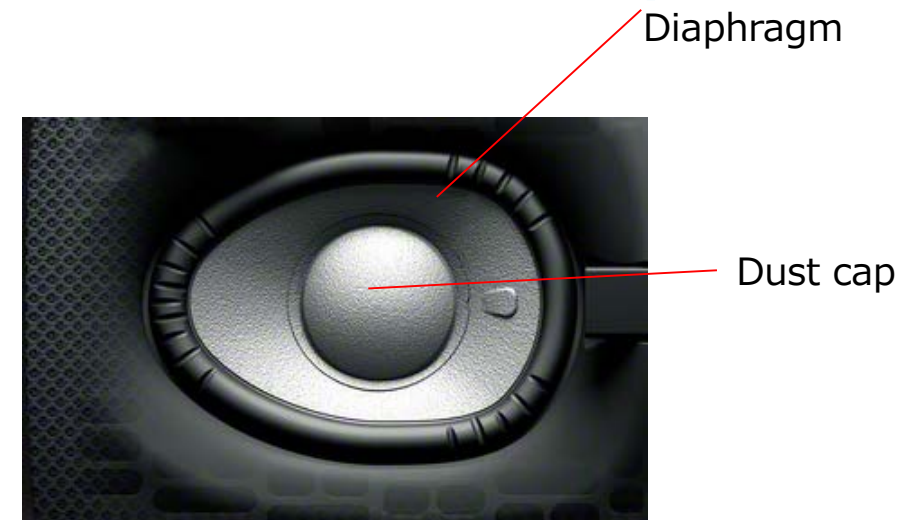

The rigid and lightweight Mica Reinforced Cellular (MRC) cone and dust cap contributes to the sound quality.

LIVE SOUND mode

“LIVE SOUND” mode to reproduce more realistic and 3-dimensional sound

With DSP technology