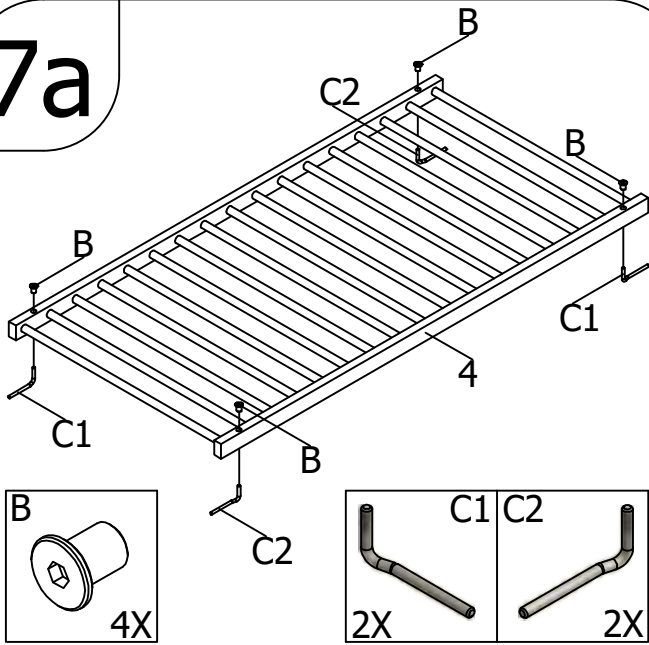

BOPITA  
Energieweg 1  
6662 NS Elst  
The Netherlands

[www.bopita.com](http://www.bopita.com)

24.01.2020.

 <b>A</b> M6X50 8X	 <b>B</b> M6 4X	 <b>C1</b> 2X	 <b>C2</b> 2X	 <b>D</b> Ø8X40 12X	 <b>E</b> Ø10x40 4X
artcode: 441016		artcode: 442015		artcode: 897012	
artcode: 441013		artcode: 445001		artcode: 445002	

1a

2a

3a

4a

5a

6a

7a

8a