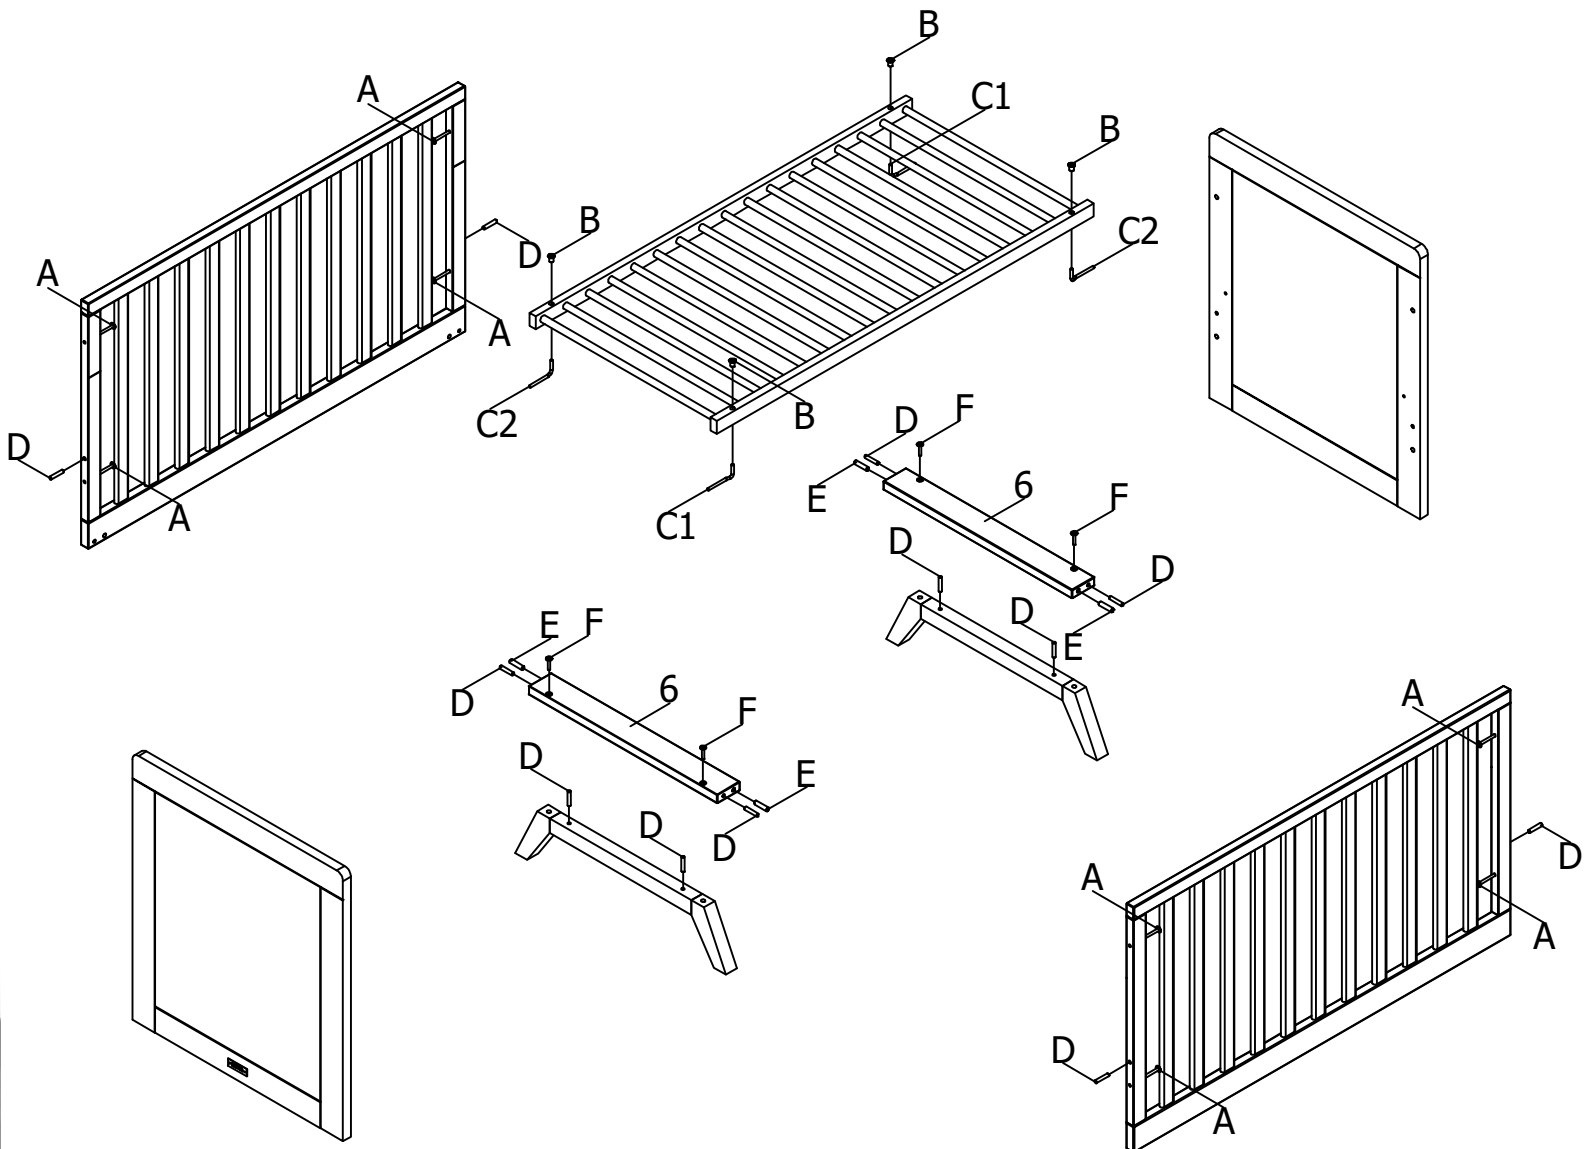

A M6X50 8X	 B M6 4X	 C1 2X	 C2 2X	 D Ø8X40 12X	 E Ø10x40 4X
artcode: 441016		artcode: 442015		artcode: 897012	
artcode: 441013		artcode: 445001		artcode: 445002